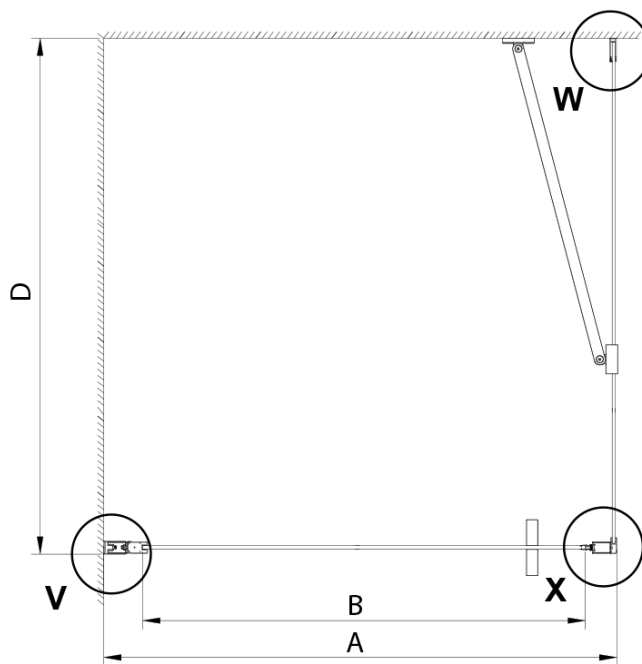

LORO Side Screen 900mm, clear glass

Order code: GN3590

Basic information

Brand: Gelco

Series: LORO

Size

Height: 2000 mm

Depth: 900 mm

Properties

Profile colour: Chrome - polished aluminum

Shape: Fixed panel for shower door

Glass colour: TRANSPARENT glass

Glass finish: Coated glass

Glass thickness: 6 mm

Properties: Frameless design

Weight / Piece: 34.0 kg

Packaging: 1 Piece

Warranty: 3 years

Spare parts

LORO Mounting Kit (Order code: NDGN01)

Technical sheet

GN4470/GN4480/GN4490 + GN3580/GN3590/GN3510/GN3512

Model	A	B	D
GN4470	685-715	570	
GN4480	785-815	670	
GN4490	885-915	770	
GN3580			785-805
GN3590			885-905
GN3510			985-1005
GN3512			1185-1205

Model	A	B	C	D
GN4690	885-915	610	168	
GN4610	985-1015	610	268	
GN4611	1085-1115	610	368	
GN4612	1185-1215	610	468	
GN3580				785-805
GN3590				885-905
GN3510				985-1005
GN3512				1185-1205