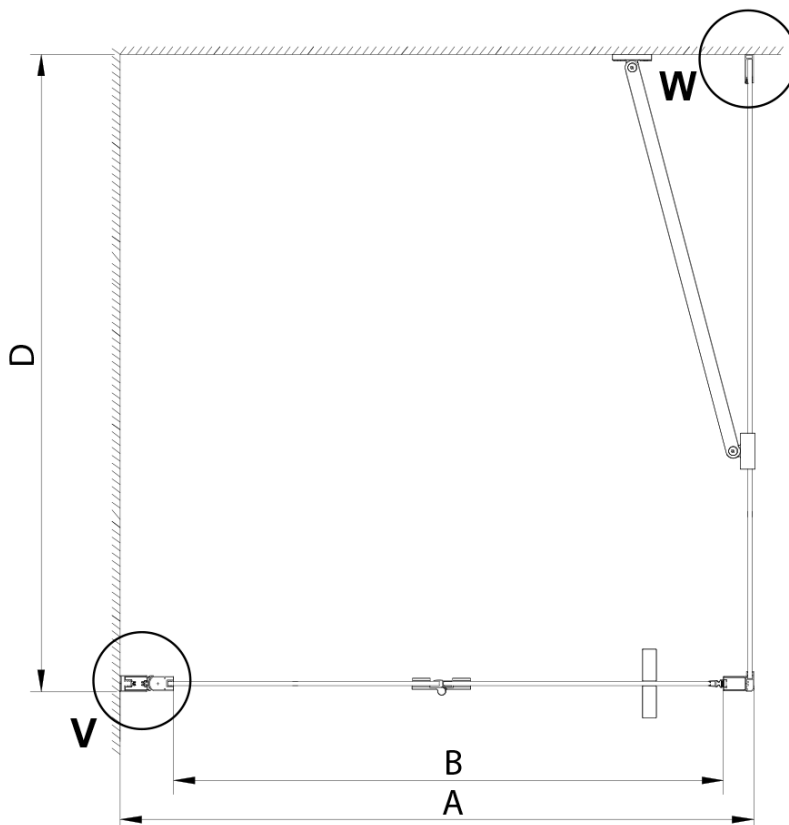

GN4570/GN4580/GN4590 + GN3580/GN3590/GN3510/GN3512