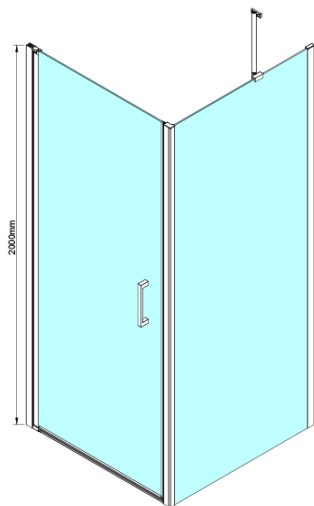

LORO Side Screen 900mm, clear glass

Order code: GN3590

Basic information

Brand: Gelco

Series: LORO

Size

Height: 2000 mm

Depth: 900 mm

Properties

Profile colour: Chrome - polished aluminum

Shape: Fixed panel for shower door

Glass colour: TRANSPARENT glass

Glass finish: Coated glass

Glass thickness: 6 mm

Properties: Frameless design

Weight / Piece: 34.0 kg

Packaging: 1 Piece

Warranty: 3 years

Spare parts

LORO Mounting Kit (Order code: NDGN01)

Technical sheet

GN4470/GN4480/GN4490 + GN3580/GN3590/GN3510/GN3512

Model	A	B	D
GN4470	685-715	570	
GN4480	785-815	670	
GN4490	885-915	770	
GN3580			785-805
GN3590			885-905
GN3510			985-1005
GN3512			1185-1205