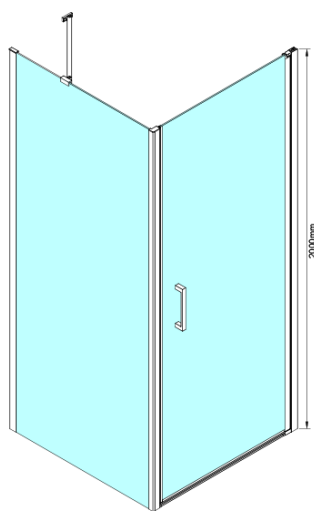

LORO Side Screen 900mm, clear glass

Order code: GN3590

Basic information

Brand: Gelco

Series: LORO

Size

Height: 2000 mm

Depth: 900 mm

Properties

Profile colour: Chrome - polished aluminum

Shape: Fixed panel for shower door

Glass colour: TRANSPARENT glass

Glass finish: Coated glass

Glass thickness: 6 mm

Properties: Frameless design

Weight / Piece: 34.0 kg

Packaging: 1 Piece

Warranty: 3 years

Spare parts

LORO Mounting Kit (Order code: NDGN01)

Technical sheet

GN4470/GN4480/GN4490 + GN3580/GN3590/GN3510/GN3512

Model	A	B	D
GN4470	685-715	570	
GN4480	785-815	670	
GN4490	885-915	770	
GN3580			785-805
GN3590			885-905
GN3510			985-1005
GN3512			1185-1205