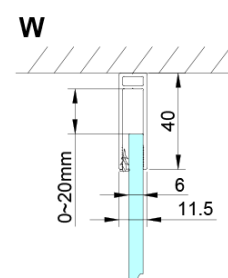

LORO Side Screen 900mm, clear glass

Order code: GN3590

Basic information

Brand: Gelco

Series: LORO

Size

Height: 2000 mm

Depth: 900 mm

Properties

Profile colour: Chrome - polished aluminum

Shape: Fixed panel for shower door

Glass colour: TRANSPARENT glass

Glass finish: Coated glass

Glass thickness: 6 mm

Properties: Frameless design

Weight / Piece: 34.0 kg

Packaging: 1 Piece

Warranty: 3 years

Spare parts

LORO Mounting Kit (Order code: NDGN01)

Technical sheet

GN4470/GN4480/GN4490 + GN3580/GN3590/GN3510/GN3512

Model	A	B	D
GN4470	685-715	570	
GN4480	785-815	670	
GN4490	885-915	770	
GN3580			785-805
GN3590			885-905
GN3510			985-1005
GN3512			1185-1205

Model	A	B	C	D
GN4690	885-915	610	168	
GN4610	985-1015	610	268	
GN4611	1085-1115	610	368	
GN4612	1185-1215	610	468	
GN3580				785-805
GN3590				885-905
GN3510				985-1005
GN3512				1185-1205