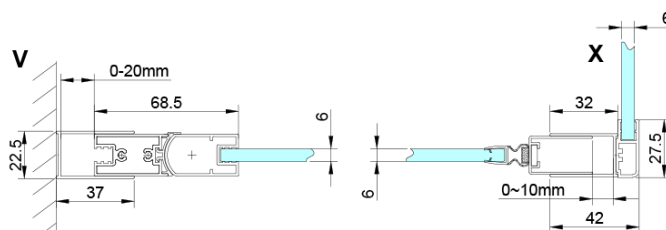

LORO Side Screen 900mm, clear glass

Order code: GN3590

Basic information

Brand: Gelco

Series: LORO

Size

Height: 2000 mm

Depth: 900 mm

Properties

Profile colour: Chrome - polished aluminum

Shape: Fixed panel for shower door

Glass colour: TRANSPARENT glass

Glass finish: Coated glass

Glass thickness: 6 mm

Properties: Frameless design

Weight / Piece: 34.0 kg

Packaging: 1 Piece

Warranty: 3 years

Spare parts

LORO Mounting Kit (Order code: NDGN01)

Technical sheet

GN4470/GN4480/GN4490 + GN3580/GN3590/GN3510/GN3512

Model	A	B	D
GN4470	685-715	570	
GN4480	785-815	670	
GN4490	885-915	770	
GN3580			785-805
GN3590			885-905
GN3510			985-1005
GN3512			1185-1205