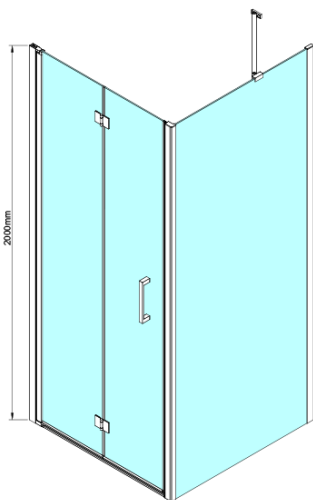

GN4570/GN4580/GN4590 + GN3580/GN3590/GN3510/GN3512