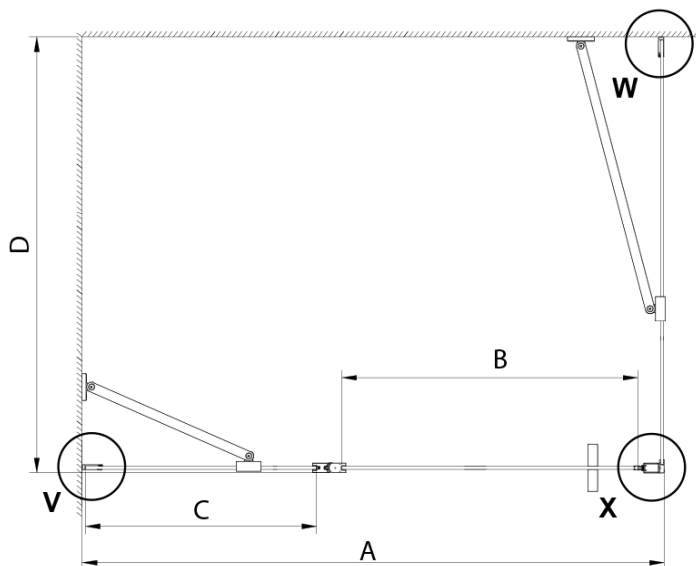

GN4690/GN4610/GN4611/GN4612 + GN3580/GN3590/GN3510/GN3512