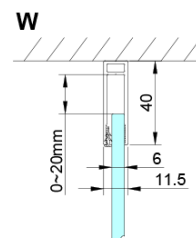

LORO Side Screen 900mm, clear glass

Order code: GN3590

Basic information

Brand: Gelco

Series: LORO

Size

Height: 2000 mm

Depth: 900 mm

Properties

Profile colour: Chrome - polished aluminum

Shape: Fixed panel for shower door

Glass colour: TRANSPARENT glass

Glass finish: Coated glass

Glass thickness: 6 mm

Properties: Frameless design

Weight / Piece: 34.0 kg

Packaging: 1 Piece

Warranty: 3 years

Spare parts

LORO Mounting Kit (Order code: NDGN01)

Technical sheet

GN4470/GN4480/GN4490 + GN3580/GN3590/GN3510/GN3512

Model	A	B	D
GN4470	685-715	570	
GN4480	785-815	670	
GN4490	885-915	770	
GN3580			785-805
GN3590			885-905
GN3510			985-1005
GN3512			1185-1205