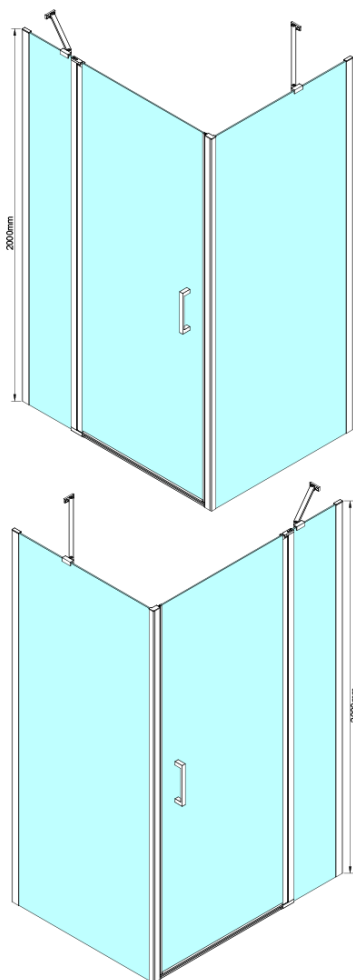

LORO Side Screen 900mm, clear glass

Order code: GN3590

Basic information

Brand: Gelco

Series: LORO

Size

Height: 2000 mm

Depth: 900 mm

Properties

Profile colour: Chrome - polished aluminum

Shape: Fixed panel for shower door

Glass colour: TRANSPARENT glass

Glass finish: Coated glass

Glass thickness: 6 mm

Properties: Frameless design

Weight / Piece: 34.0 kg

Packaging: 1 Piece

Warranty: 3 years

Spare parts

LORO Mounting Kit (Order code: NDGN01)

Technical sheet

GN4470/GN4480/GN4490 + GN3580/GN3590/GN3510/GN3512

Model	A	B	D
GN4470	685-715	570	
GN4480	785-815	670	
GN4490	885-915	770	
GN3580			785-805
GN3590			885-905
GN3510			985-1005
GN3512			1185-1205

GN4570/GN4580/GN4590 + GN3580/GN3590/GN3510/GN3512

Model	A	B	D
GN4570	685-715	570	
GN4580	785-815	670	
GN4590	885-915	770	
GN3580			785-805
GN3590			885-905
GN3510			985-1005
GN3512			1185-1205

GN4690/GN4610/GN4611/GN4612 + GN3580/GN3590/GN3510/GN3512