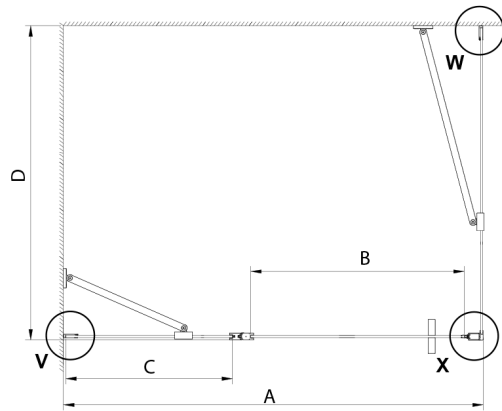

LORO Side Panel 900 mm, clear glass

GN4690/GN4610/GN4611/GN4612 + GN3580/GN3590/GN3510/GN3512