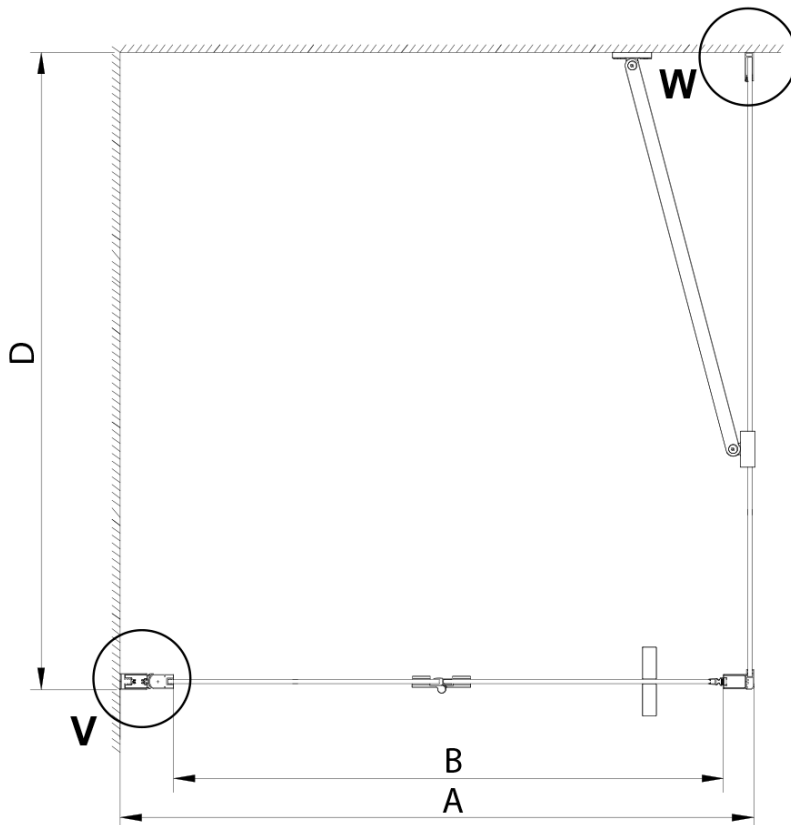

LORO Side Panel 800 mm, clear glass

Order code: GN3580

Basic information

Brand: Gelco

Series: LORO

Size

Height: 2000 mm

Depth: 800 mm

Properties

Profile colour: Chrome - polished aluminum

Shape: Fixed panel for shower door

Glass colour: TRANSPARENT glass

Glass finish: Coated glass

Glass thickness: 6 mm

Properties: Frameless design

Weight / Piece: 34.0 kg

GN4570/GN4580/GN4590 + GN3580/GN3590/GN3510/GN3512

Model	A	B	D
GN4570	685-715	570	
GN4580	785-815	670	
GN4590	885-915	770	
GN3580			785-805
GN3590			885-905
GN3510			985-1005
GN3512			1185-1205

GN4690/GN4610/GN4611/GN4612 + GN3580/GN3590/GN3510/GN3512

Model	A	B	C	D
GN4690	885-915	610	168	
GN4610	985-1015	610	268	
GN4611	1085-1115	610	368	
GN4612	1185-1215	610	468	
GN3580				785-805
GN3590				885-905
GN3510				985-1005
GN3512				1185-1205