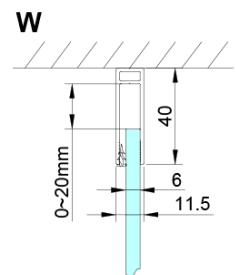

LORO Side Panel 800 mm, clear glass

Order code: GN3580

Basic information

Brand: Gelco

Series: LORO

Size

Height: 2000 mm

Depth: 800 mm

Properties

Profile colour: Chrome - polished aluminum

Shape: Fixed panel for shower door

Glass colour: TRANSPARENT glass

Glass finish: Coated glass

Glass thickness: 6 mm

Properties: Frameless design

Weight / Piece: 34.0 kg

Packaging: 1 Piece

Warranty: 3 years

Technical sheet

GN4470/GN4480/GN4490 + GN3580/GN3590/GN3510/GN3512

Model	A	B	D
GN4470	685-715	570	
GN4480	785-815	670	
GN4490	885-915	770	
GN3580			785-805
GN3590			885-905
GN3510			985-1005
GN3512			1185-1205

Model	A	B	C	D
GN4690	885-915	610	168	
GN4610	985-1015	610	268	
GN4611	1085-1115	610	368	
GN4612	1185-1215	610	468	
GN3580				785-805
GN3590				885-905
GN3510				985-1005
GN3512				1185-1205