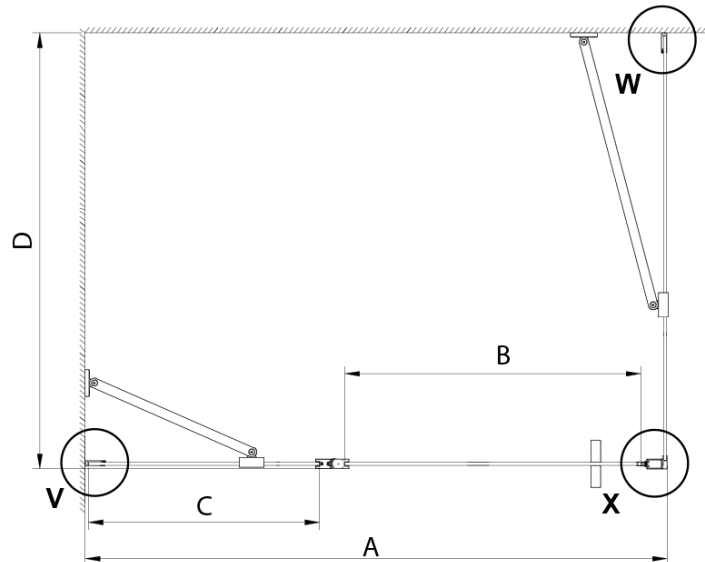

GN4690/GN4610/GN4611/GN4612 + GN3580/GN3590/GN3510/GN3512