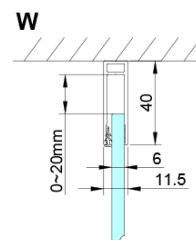

LORO Side Panel 800 mm, clear glass

Order code: GN3580

Basic information

Brand: Gelco

Series: LORO

Size

Height: 2000 mm

Depth: 800 mm

Properties

Profile colour: Chrome - polished aluminum

Shape: Fixed panel for shower door

Glass colour: TRANSPARENT glass

Glass finish: Coated glass

Glass thickness: 6 mm

Properties: Frameless design

Weight / Piece: 34.0 kg

Packaging: 1 Piece

Warranty: 3 years

Technical sheet

GN4470/GN4480/GN4490 + GN3580/GN3590/GN3510/GN3512

Model	A	B	D
GN4470	685-715	570	
GN4480	785-815	670	
GN4490	885-915	770	
GN3580			785-805
GN3590			885-905
GN3510			985-1005
GN3512			1185-1205

Model	A	B	C	D
GN4690	885-915	610	168	
GN4610	985-1015	610	268	
GN4611	1085-1115	610	368	
GN4612	1185-1215	610	468	
GN3580				785-805
GN3590				885-905
GN3510				985-1005
GN3512				1185-1205