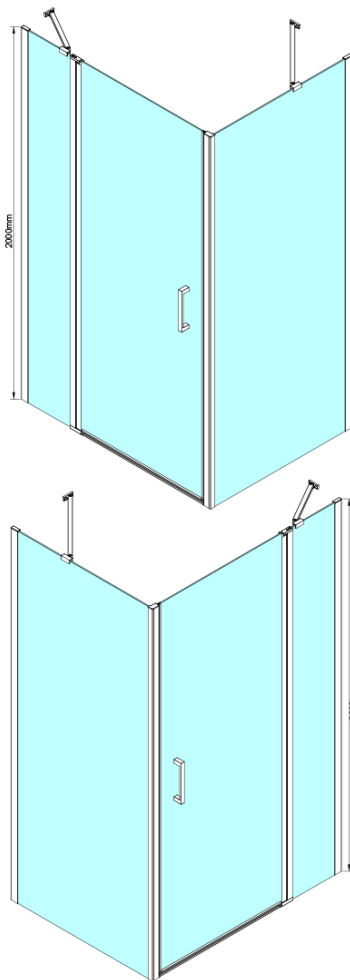

LORO Side Panel 800 mm, clear glass

Order code: GN3580

Basic information

Brand: Gelco

Series: LORO

Size

Height: 2000 mm

Depth: 800 mm

Properties

Profile colour: Chrome - polished aluminum

Shape: Fixed panel for shower door

Glass colour: TRANSPARENT glass

Glass finish: Coated glass

Glass thickness: 6 mm

Properties: Frameless design

Weight / Piece: 34.0 kg

Packaging: 1 Piece

Warranty: 3 years

Technical sheet

GN4470/GN4480/GN4490 + GN3580/GN3590/GN3510/GN3512

Model	A	B	D
GN4470	685-715	570	
GN4480	785-815	670	
GN4490	885-915	770	
GN3580			785-805
GN3590			885-905
GN3510			985-1005
GN3512			1185-1205

GN4570/GN4580/GN4590 + GN3580/GN3590/GN3510/GN3512

Model	A	B	D
GN4570	685-715	570	
GN4580	785-815	670	
GN4590	885-915	770	
GN3580			785-805
GN3590			885-905
GN3510			985-1005
GN3512			1185-1205

GN4690/GN4610/GN4611/GN4612 + GN3580/GN3590/GN3510/GN3512