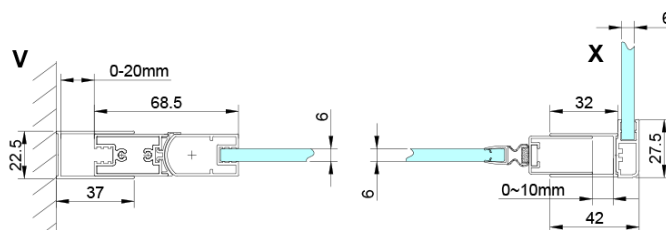

LORO Side Panel 800 mm, clear glass

Order code: GN3580

Basic information

Brand: Gelco

Series: LORO

Size

Height: 2000 mm

Depth: 800 mm

Properties

Profile colour: Chrome - polished aluminum

Shape: Fixed panel for shower door

Glass colour: TRANSPARENT glass

Glass finish: Coated glass

Glass thickness: 6 mm

Properties: Frameless design

Weight / Piece: 34.0 kg

Packaging: 1 Piece

Warranty: 3 years

Technical sheet

GN4470/GN4480/GN4490 + GN3580/GN3590/GN3510/GN3512

Model	A	B	D
GN4470	685-715	570	
GN4480	785-815	670	
GN4490	885-915	770	
GN3580			785-805
GN3590			885-905
GN3510			985-1005
GN3512			1185-1205