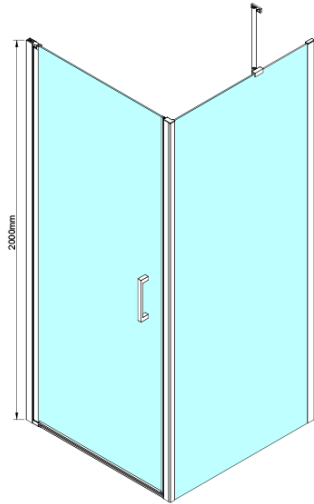

LORO Side Screen 800mm, clear glass

Order code: GN3580

Basic information

Brand: Gelco

Series: LORO

Size

Height: 2000 mm

Depth: 800 mm

Properties

Profile colour: Chrome - polished aluminum

Shape: Fixed panel for shower door

Glass colour: TRANSPARENT glass

Glass finish: Coated glass

Glass thickness: 6 mm

Properties: Frameless design

Weight / Piece: 34.0 kg

Packaging: 1 Piece

Warranty: 3 years

Spare parts

LORO Mounting Kit (Order code: NDGN01)

Technical sheet

GN4470/GN4480/GN4490 + GN3580/GN3590/GN3510/GN3512

Model	A	B	D
GN4470	685-715	570	
GN4480	785-815	670	
GN4490	885-915	770	
GN3580			785-805
GN3590			885-905
GN3510			985-1005
GN3512			1185-1205