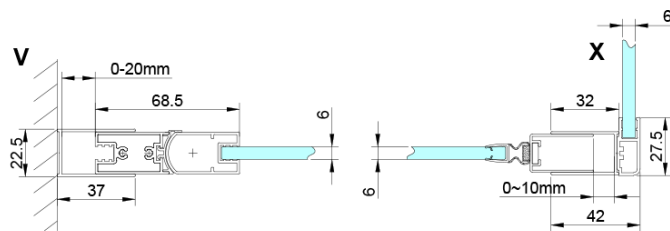

LORO Side Screen 800mm, clear glass

Order code: GN3580

Basic information

Brand: Gelco

Series: LORO

Size

Height: 2000 mm

Depth: 800 mm

Properties

Profile colour: Chrome - polished aluminum

Shape: Fixed panel for shower door

Glass colour: TRANSPARENT glass

Glass finish: Coated glass

Glass thickness: 6 mm

Properties: Frameless design

Weight / Piece: 34.0 kg

Packaging: 1 Piece

Warranty: 3 years

Spare parts

LORO Mounting Kit (Order code: NDGN01)

Technical sheet

GN4470/GN4480/GN4490 + GN3580/GN3590/GN3510/GN3512

Model	A	B	D
GN4470	685-715	570	
GN4480	785-815	670	
GN4490	885-915	770	
GN3580			785-805
GN3590			885-905
GN3510			985-1005
GN3512			1185-1205