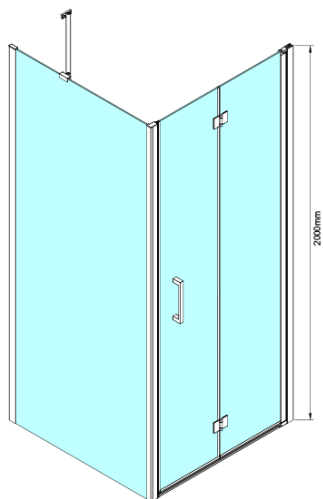

GN4570/GN4580/GN4590 + GN3580/GN3590/GN3510/GN3512