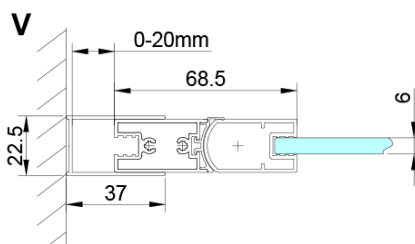

Model	A	B	D
GN4570	685-715	570	
GN4580	785-815	670	
GN4590	885-915	770	
GN3580			785-805
GN3590			885-905
GN3510			985-1005
GN3512			1185-1205