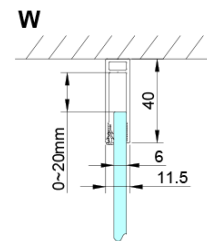

LORO Side Screen 800mm, clear glass

Order code: GN3580

Basic information

Brand: Gelco

Series: LORO

Size

Height: 2000 mm

Depth: 800 mm

Properties

Profile colour: Chrome - polished aluminum

Shape: Fixed panel for shower door

Glass colour: TRANSPARENT glass

Glass finish: Coated glass

Glass thickness: 6 mm

Properties: Frameless design

Weight / Piece: 34.0 kg

Packaging: 1 Piece

Warranty: 3 years

Spare parts

LORO Mounting Kit (Order code: NDGN01)

Technical sheet

GN4470/GN4480/GN4490 + GN3580/GN3590/GN3510/GN3512

Model	A	B	D
GN4470	685-715	570	
GN4480	785-815	670	
GN4490	885-915	770	
GN3580			785-805
GN3590			885-905
GN3510			985-1005
GN3512			1185-1205