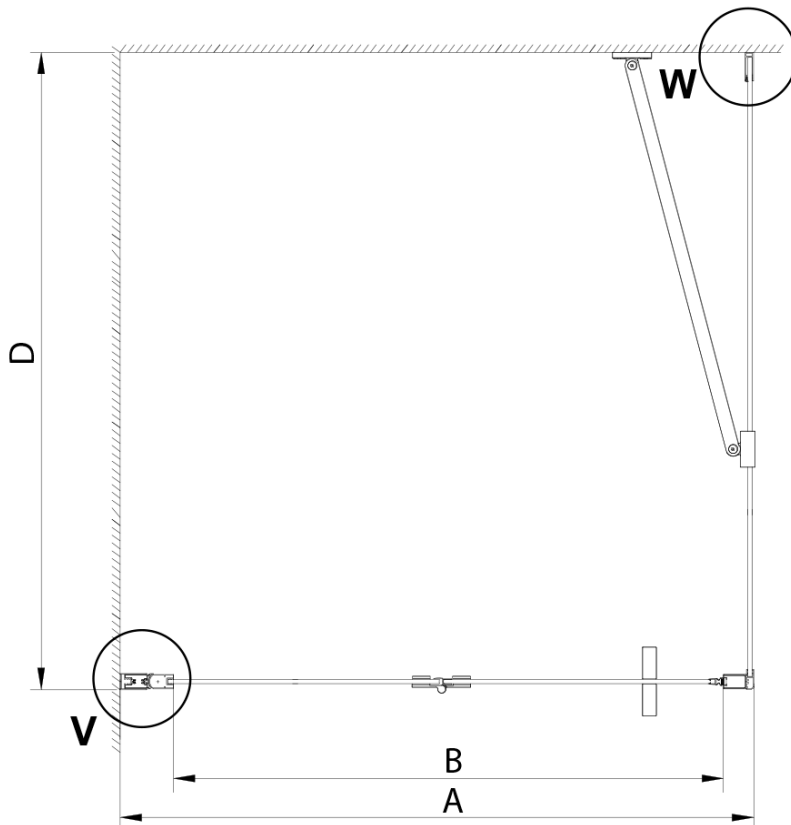

GN4570/GN4580/GN4590 + GN3580/GN3590/GN3510/GN3512