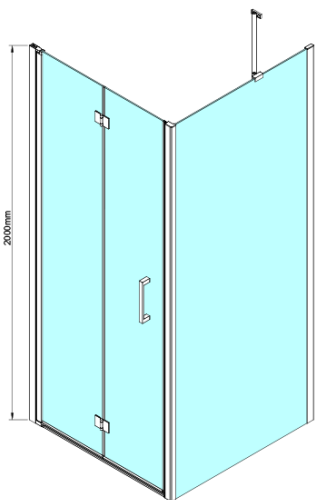

GN4570/GN4580/GN4590 + GN3580/GN3590/GN3510/GN3512