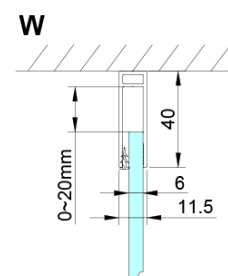

LORO Side Screen 800mm, clear glass

Order code: GN3580

Basic information

Brand: Gelco

Series: LORO

Size

Height: 2000 mm

Depth: 800 mm

Properties

Profile colour: Chrome - polished aluminum

Shape: Fixed panel for shower door

Glass colour: TRANSPARENT glass

Glass finish: Coated glass

Glass thickness: 6 mm

Properties: Frameless design

Weight / Piece: 34.0 kg

Packaging: 1 Piece

Warranty: 3 years

Spare parts

LORO Mounting Kit (Order code: NDGN01)

Technical sheet

GN4470/GN4480/GN4490 + GN3580/GN3590/GN3510/GN3512

Model	A	B	D
GN4470	685-715	570	
GN4480	785-815	670	
GN4490	885-915	770	
GN3580			785-805
GN3590			885-905
GN3510			985-1005
GN3512			1185-1205

Model	A	B	C	D
GN4690	885-915	610	168	
GN4610	985-1015	610	268	
GN4611	1085-1115	610	368	
GN4612	1185-1215	610	468	
GN3580				785-805
GN3590				885-905
GN3510				985-1005
GN3512				1185-1205