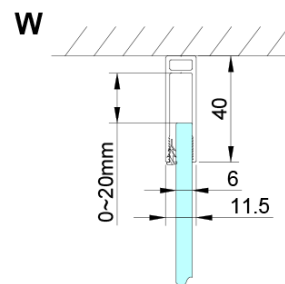

Model	A	B	D
GN4570	685-715	570	
GN4580	785-815	670	
GN4590	885-915	770	
GN3580			785-805
GN3590			885-905
GN3510			985-1005
GN3512			1185-1205