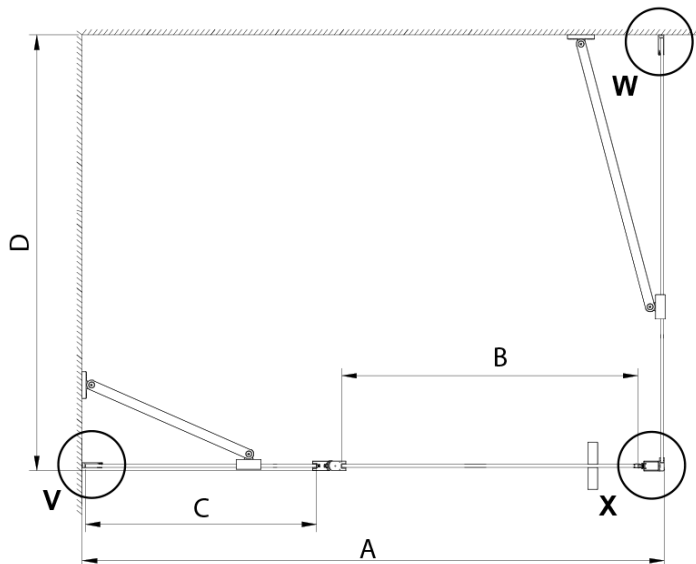

GN4690/GN4610/GN4611/GN4612 + GN3580/GN3590/GN3510/GN3512