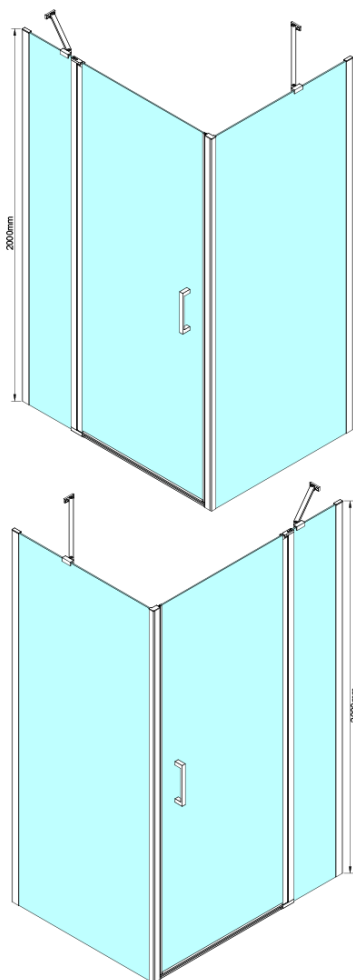

LORO Side Screen 800mm, clear glass

Order code: GN3580

Basic information

Brand: Gelco

Series: LORO

Size

Height: 2000 mm

Depth: 800 mm

Properties

Profile colour: Chrome - polished aluminum

Shape: Fixed panel for shower door

Glass colour: TRANSPARENT glass

Glass finish: Coated glass

Glass thickness: 6 mm

Properties: Frameless design

Weight / Piece: 34.0 kg

Packaging: 1 Piece

Warranty: 3 years

Spare parts

LORO Mounting Kit (Order code: NDGN01)

Technical sheet

GN4470/GN4480/GN4490 + GN3580/GN3590/GN3510/GN3512

Model	A	B	D
GN4470	685-715	570	
GN4480	785-815	670	
GN4490	885-915	770	
GN3580			785-805
GN3590			885-905
GN3510			985-1005
GN3512			1185-1205

GN4570/GN4580/GN4590 + GN3580/GN3590/GN3510/GN3512

Model	A	B	D
GN4570	685-715	570	
GN4580	785-815	670	
GN4590	885-915	770	
GN3580			785-805
GN3590			885-905
GN3510			985-1005
GN3512			1185-1205

GN4690/GN4610/GN4611/GN4612 + GN3580/GN3590/GN3510/GN3512