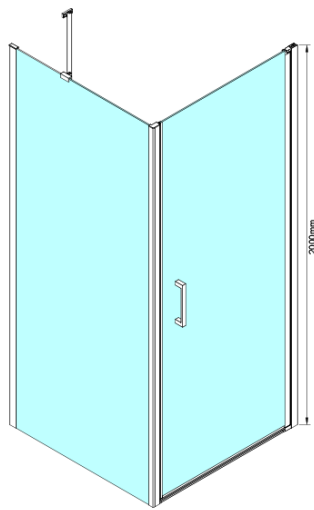

LORO Side Screen 800mm, clear glass

Order code: GN3580

Basic information

Brand: Gelco

Series: LORO

Size

Height: 2000 mm

Depth: 800 mm

Properties

Profile colour: Chrome - polished aluminum

Shape: Fixed panel for shower door

Glass colour: TRANSPARENT glass

Glass finish: Coated glass

Glass thickness: 6 mm

Properties: Frameless design

Weight / Piece: 34.0 kg

Packaging: 1 Piece

Warranty: 3 years

Spare parts

LORO Mounting Kit (Order code: NDGN01)

Technical sheet

GN4470/GN4480/GN4490 + GN3580/GN3590/GN3510/GN3512

Model	A	B	D
GN4470	685-715	570	
GN4480	785-815	670	
GN4490	885-915	770	
GN3580			785-805
GN3590			885-905
GN3510			985-1005
GN3512			1185-1205