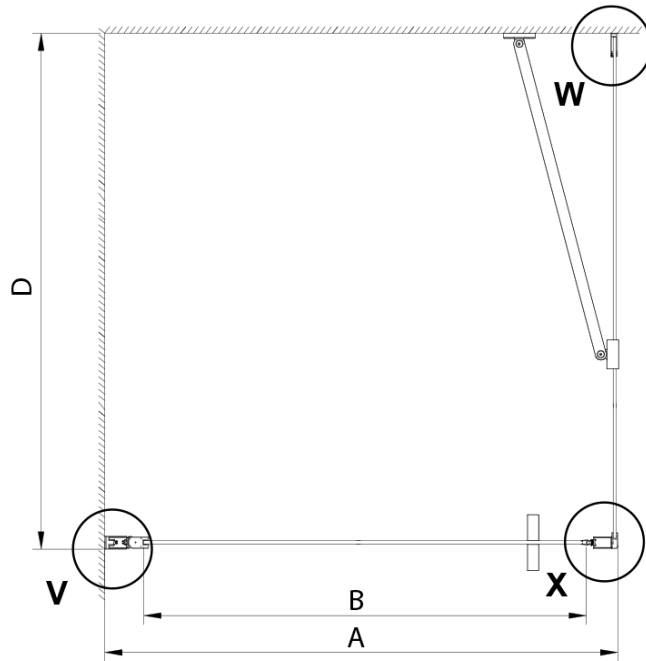

Technical sheet

GN4470/GN4480/GN4490 + GN3580/GN3590/GN3510/GN3512

Model	A	B	D
GN4470	685-715	570	
GN4480	785-815	670	
GN4490	885-915	770	
GN3580			785-805
GN3590			885-905
GN3510			985-1005
GN3512			1185-1205