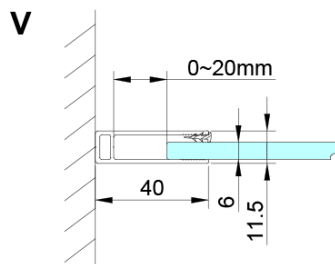

GN4690/GN4610/GN4611/GN4612