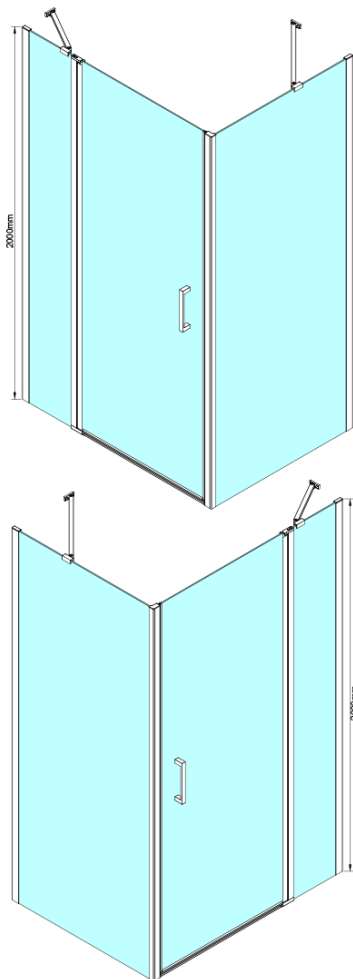

LORO Shower Door with fixed part 1200 mm, clear glass

Order code: GN4612

Basic information

Brand: Gelco

Series: LORO

Size

Width: 1200 mm

Height: 2000 mm

Properties

Profile colour: Chrome - polished aluminum

Shape: Alcove door

Type of opening: Single pivot door

Opening direction: Versatile

Opening width: 610 mm

Glass colour: TRANSPARENT glass

Glass finish: Coated glass

Glass thickness: 6 mm

Installation width from: 1175 mm

Installation width up to: 1205 mm

Properties: Frameless design, Opening outside and inside

Weight / Piece: 44.0 kg

Packaging: 1 Piece

Warranty: 3 years

Technical sheet

GN4690/GN4610/GN4611/GN4612 + GN3580/GN3590/GN3510/GN3512

Model	A	B	C	D
GN4690	885-915	610	168	
GN4610	985-1015	610	268	
GN4611	1085-1115	610	368	
GN4612	1185-1215	610	468	
GN3580				785-805
GN3590				885-905
GN3510				985-1005
GN3512				1185-1205