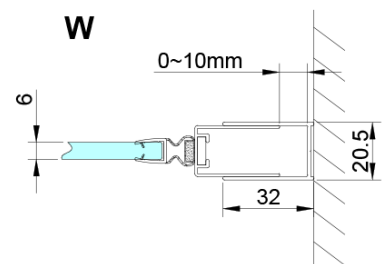

GN4690/GN4610/GN4611/GN4612