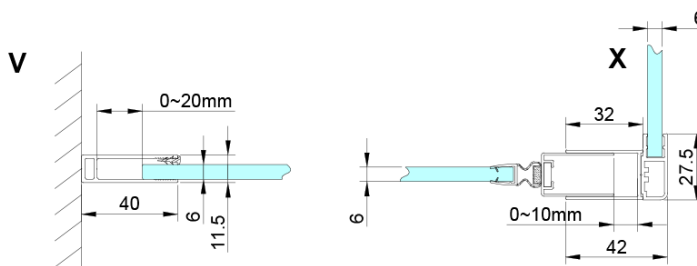

LORO Shower Door with fixed part 1200 mm, clear glass

Order code: GN4612

Basic information

Brand: Gelco

Series: LORO

Size

Width: 1200 mm

Height: 2000 mm

Properties

Profile colour: Chrome - polished aluminum

Shape: Alcove door

Type of opening: Single pivot door

Opening direction: Versatile

Opening width: 610 mm

Glass colour: TRANSPARENT glass

Glass finish: Coated glass

Glass thickness: 6 mm

Installation width from: 1175 mm

Installation width up to: 1205 mm

Properties: Frameless design, Opening outside and inside

Weight / Piece: 44.0 kg

Packaging: 1 Piece

Warranty: 3 years

Technical sheet

GN4690/GN4610/GN4611/GN4612 + GN3580/GN3590/GN3510/GN3512

Model	A	B	C	D
GN4690	885-915	610	168	
GN4610	985-1015	610	268	
GN4611	1085-1115	610	368	
GN4612	1185-1215	610	468	
GN3580				785-805
GN3590				885-905
GN3510				985-1005
GN3512				1185-1205