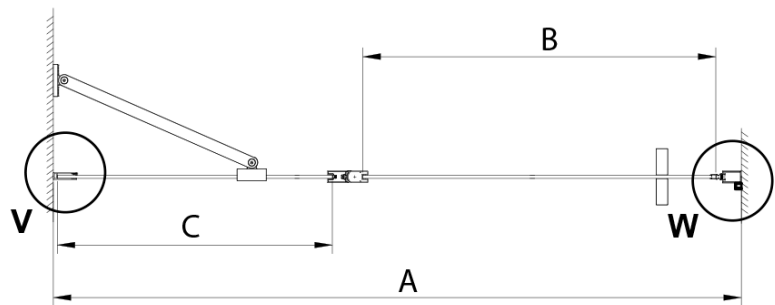

GN4690/GN4610/GN4611/GN4612