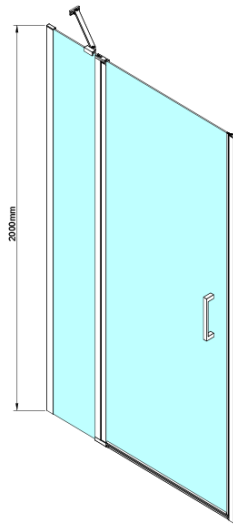

LORO Shower Door with fixed part 1200 mm, clear glass

Order code: GN4612

Basic information

Brand: Gelco

Series: LORO

Size

Width: 1200 mm

Height: 2000 mm

Properties

Profile colour: Chrome - polished aluminum

Shape: Alcove door

Type of opening: Single pivot door

Opening direction: Versatile

Opening width: 610 mm

Glass colour: TRANSPARENT glass

Glass finish: Coated glass

Glass thickness: 6 mm

Installation width from: 1175 mm

Installation width up to: 1205 mm

Properties: Frameless design, Opening outside and inside

Weight / Piece: 44.0 kg

Packaging: 1 Piece

Warranty: 3 years

Technical sheet

GN4690/GN4610/GN4611/GN4612 + GN3580/GN3590/GN3510/GN3512

Model	A	B	C	D
GN4690	885-915	610	168	
GN4610	985-1015	610	268	
GN4611	1085-1115	610	368	
GN4612	1185-1215	610	468	
GN3580				785-805
GN3590				885-905
GN3510				985-1005
GN3512				1185-1205