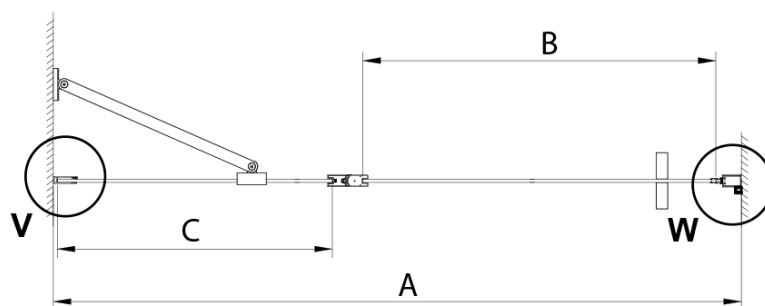

GN4690/GN4610/GN4611/GN4612