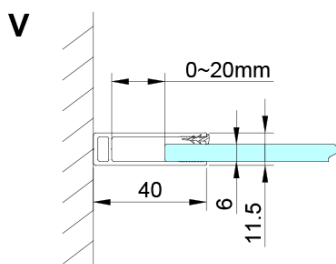

GN4690/GN4610/GN4611/GN4612