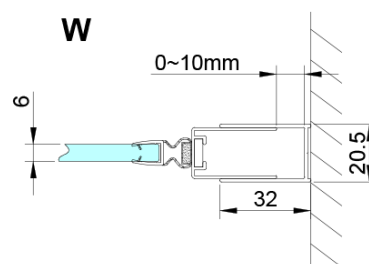

GN4690/GN4610/GN4611/GN4612