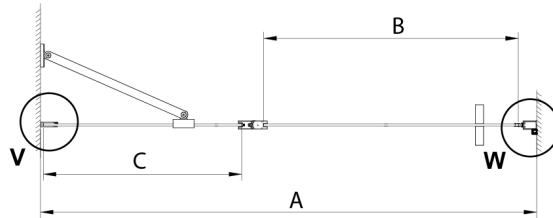

Model	A	B	C
GN4690	875-905	610	168
GN4610	975-1005	610	268
GN4611	1075-1105	610	368
GN4612	1175-1205	610	468