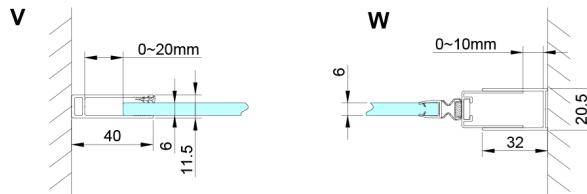

Model	A	B	C
GN4690	875-905	610	168
GN4610	975-1005	610	268
GN4611	1075-1105	610	368
GN4612	1175-1205	610	468