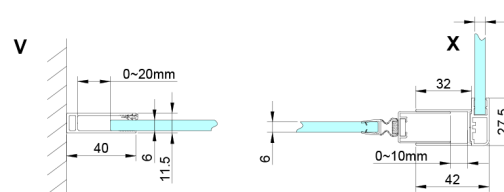

LORO shower door with fixed part 1000mm, clear glass

Order code: GN4610

Size

Width: 1000 mm

Height: 2000 mm

Properties

Warranty: 3 years

Technical sheet

GN4690/GN4610/GN4611/GN4612 + GN3580/GN3590/GN3510/GN3512

Model	A	B	C	D
GN4690	885-915	610	168	
GN4610	985-1015	610	268	
GN4611	1085-1115	610	368	
GN4612	1185-1215	610	468	
GN3580				785-805
GN3590				885-905
GN3510				985-1005
GN3512				1185-1205