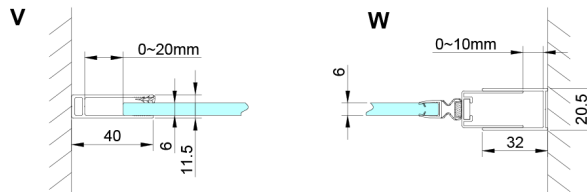

Model	A	B	C
GN4690	875-905	610	168
GN4610	975-1005	610	268
GN4611	1075-1105	610	368
GN4612	1175-1205	610	468