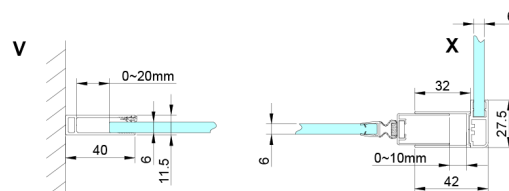

LORO Shower Door with fixed part 900mm, clear glass

Order code: GN4690

Size

Width: 900 mm

Height: 2000 mm

Properties

Warranty: 3 years

Technical sheet

GN4690/GN4610/GN4611/GN4612 + GN3580/GN3590/GN3510/GN3512

Model	A	B	C	D
GN4690	885-915	610	168	
GN4610	985-1015	610	268	
GN4611	1085-1115	610	368	
GN4612	1185-1215	610	468	
GN3580				785-805
GN3590				885-905
GN3510				985-1005
GN3512				1185-1205