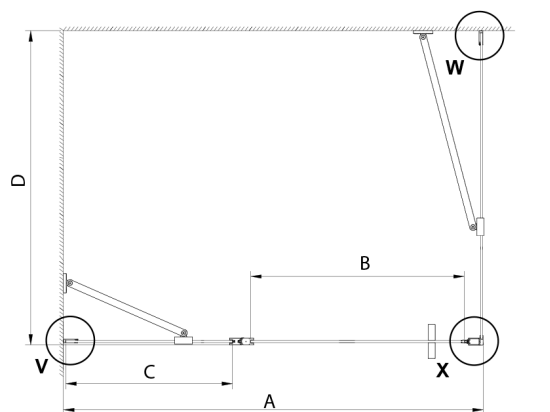

LORO Shower Door with fixed part 900 mm, clear glass

Order code: GN4690

Size

Width: 900 mm

Height: 2000 mm

Properties

Warranty: 3 years

Technical sheet

GN4690/GN4610/GN4611/GN4612 + GN3580/GN3590/GN3510/GN3512

Model	A	B	C	D
GN4690	885-915	610	168	
GN4610	985-1015	610	268	
GN4611	1085-1115	610	368	
GN4612	1185-1215	610	468	
GN3580				785-805
GN3590				885-905
GN3510				985-1005
GN3512				1185-1205

LORO Shower Door with fixed part 900 mm, clear glass

GN4690/GN4610/GN4611/GN4612

Model	A	B	C
GN4690	875-905	610	168
GN4610	975-1005	610	268
GN4611	1075-1105	610	368
GN4612	1175-1205	610	468