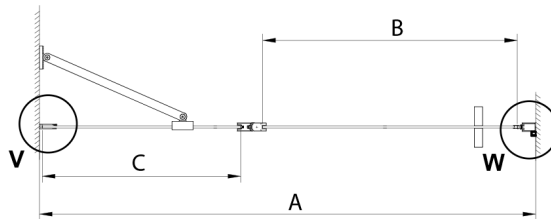

LORO Shower Door with fixed part 900 mm, clear glass

Order code: GN4690

Size

Width: 900 mm

Height: 2000 mm

Properties

Warranty: 3 years

Technical sheet

GN4690/GN4610/GN4611/GN4612 + GN3580/GN3590/GN3510/GN3512

Model	A	B	C	D
GN4690	885-915	610	168	
GN4610	985-1015	610	268	
GN4611	1085-1115	610	368	
GN4612	1185-1215	610	468	
GN3580				785-805
GN3590				885-905
GN3510				985-1005
GN3512				1185-1205

LORO Shower Door with fixed part 900 mm, clear glass

GN4690/GN4610/GN4611/GN4612

Model	A	B	C
GN4690	875-905	610	168
GN4610	975-1005	610	268
GN4611	1075-1105	610	368
GN4612	1175-1205	610	468