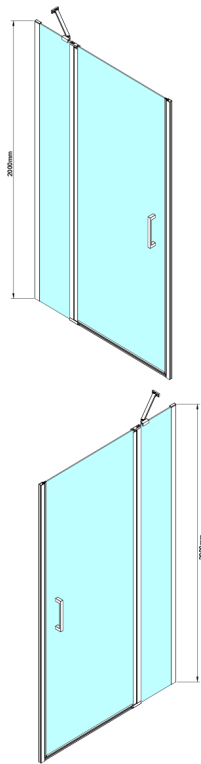

LORO Shower Door with fixed part 900 mm, clear glass

Order code: GN4690

Size

Width: 900 mm

Height: 2000 mm

Properties

Warranty: 3 years

Technical sheet

GN4690/GN4610/GN4611/GN4612 + GN3580/GN3590/GN3510/GN3512

Model	A	B	C	D
GN4690	885-915	610	168	
GN4610	985-1015	610	268	
GN4611	1085-1115	610	368	
GN4612	1185-1215	610	468	
GN3580				785-805
GN3590				885-905
GN3510				985-1005
GN3512				1185-1205

LORO Shower Door with fixed part 900 mm, clear glass

GN4690/GN4610/GN4611/GN4612

Model	A	B	C
GN4690	875-905	610	168
GN4610	975-1005	610	268
GN4611	1075-1105	610	368
GN4612	1175-1205	610	468