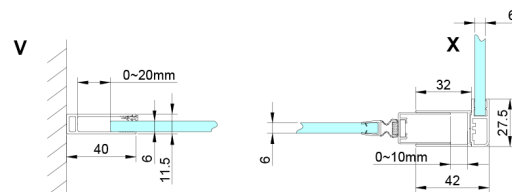

LORO Shower Door with fixed part 900 mm, clear glass

Order code: GN4690

Size

Width: 900 mm

Height: 2000 mm

Properties

Warranty: 3 years

Technical sheet

GN4690/GN4610/GN4611/GN4612 + GN3580/GN3590/GN3510/GN3512

Model	A	B	C	D
GN4690	885-915	610	168	
GN4610	985-1015	610	268	
GN4611	1085-1115	610	368	
GN4612	1185-1215	610	468	
GN3580				785-805
GN3590				885-905
GN3510				985-1005
GN3512				1185-1205

LORO Shower Door with fixed part 900 mm, clear glass

GN4690/GN4610/GN4611/GN4612

Model	A	B	C
GN4690	875-905	610	168
GN4610	975-1005	610	268
GN4611	1075-1105	610	368
GN4612	1175-1205	610	468