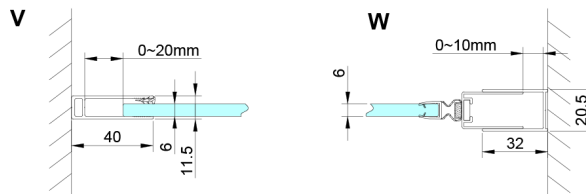

LORO Shower Door with fixed part 900 mm, clear glass

Order code: GN4690

Size

Width: 900 mm

Height: 2000 mm

Properties

Warranty: 3 years

Technical sheet

GN4690/GN4610/GN4611/GN4612 + GN3580/GN3590/GN3510/GN3512

Model	A	B	C	D
GN4690	885-915	610	168	
GN4610	985-1015	610	268	
GN4611	1085-1115	610	368	
GN4612	1185-1215	610	468	
GN3580				785-805
GN3590				885-905
GN3510				985-1005
GN3512				1185-1205

LORO Shower Door with fixed part 900 mm, clear glass

GN4690/GN4610/GN4611/GN4612

Model	A	B	C
GN4690	875-905	610	168
GN4610	975-1005	610	268
GN4611	1075-1105	610	368
GN4612	1175-1205	610	468