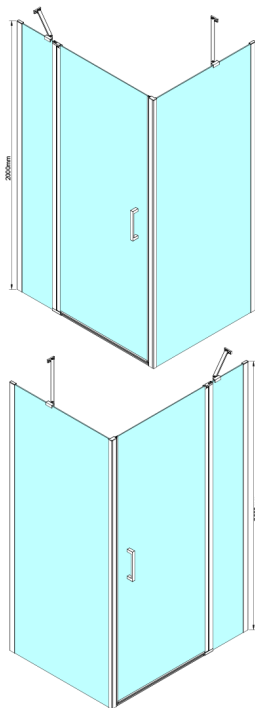

LORO Shower Door with fixed part 900 mm, clear glass

Order code: GN4690

Size

Width: 900 mm

Height: 2000 mm

Properties

Warranty: 3 years

Technical sheet

GN4690/GN4610/GN4611/GN4612 + GN3580/GN3590/GN3510/GN3512

Model	A	B	C	D
GN4690	885-915	610	168	
GN4610	985-1015	610	268	
GN4611	1085-1115	610	368	
GN4612	1185-1215	610	468	
GN3580				785-805
GN3590				885-905
GN3510				985-1005
GN3512				1185-1205

LORO Shower Door with fixed part 900 mm, clear glass

GN4690/GN4610/GN4611/GN4612

Model	A	B	C
GN4690	875-905	610	168
GN4610	975-1005	610	268
GN4611	1075-1105	610	368
GN4612	1175-1205	610	468