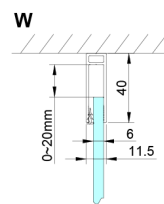

LORO Shower Door with fixed part 900 mm, clear glass

Order code: GN4690

Size

Width: 900 mm

Height: 2000 mm

Properties

Warranty: 3 years

Technical sheet

GN4690/GN4610/GN4611/GN4612 + GN3580/GN3590/GN3510/GN3512

Model	A	B	C	D
GN4690	885-915	610	168	
GN4610	985-1015	610	268	
GN4611	1085-1115	610	368	
GN4612	1185-1215	610	468	
GN3580				785-805
GN3590				885-905
GN3510				985-1005
GN3512				1185-1205

LORO Shower Door with fixed part 900 mm, clear glass

GN4690/GN4610/GN4611/GN4612

Model	A	B	C
GN4690	875-905	610	168
GN4610	975-1005	610	268
GN4611	1075-1105	610	368
GN4612	1175-1205	610	468