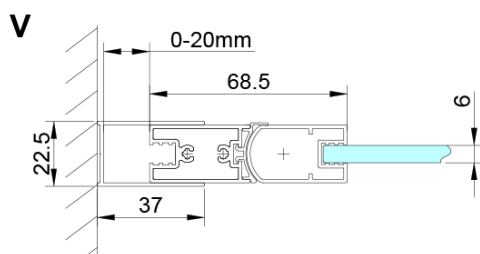

GN4570/GN4580/GN4590

Model	A	B
GN4570	675-705	570
GN4580	775-805	670
GN4590	875-905	770