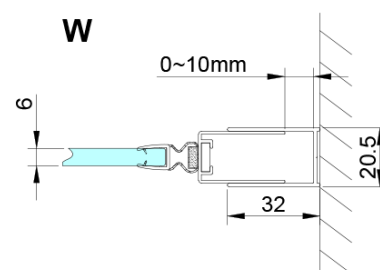

GN4570/GN4580/GN4590

Model	A	B
GN4570	675-705	570
GN4580	775-805	670
GN4590	875-905	770