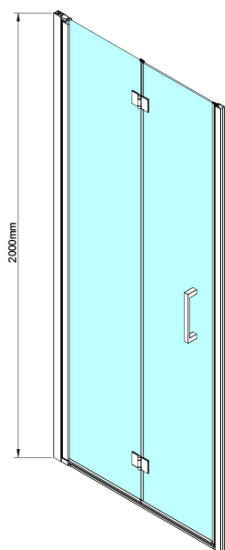

GN4570/GN4580/GN4590

Model	A	B
GN4570	675-705	570
GN4580	775-805	670
GN4590	875-905	770