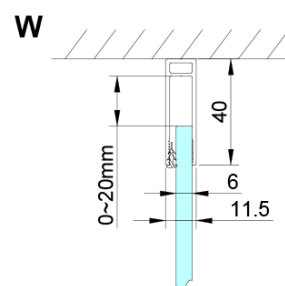

Properties

Profile colour: Chrome - polished aluminum

Shape: Alcove door

Type of opening: Folding door

Opening direction: Versatile

Opening width: 770 mm

Glass colour: TRANSPARENT glass

Glass finish: Coated glass

Glass thickness: 6 mm

Installation width from: 875 mm

Installation width up to: 905 mm

Properties: Frameless design

Weight / Piece: 33.0 kg

Packaging: 1 Piece

Warranty: 3 years

Spare parts

Set of vertical seals between glass 6mm (Order code: NDGN07)

LORO Mounting Kit (Order code: NDGN01)

Bottom seal for door, glass 6mm, 1000mm (Order code: NDGN04)

LORO magnetic profile (Order code: NDGN05)

Technical sheet

GN4570/GN4580/GN4590 + GN3580/GN3590/GN3510/GN3512

Model	A	B	D
GN4570	685-715	570	
GN4580	785-815	670	
GN4590	885-915	770	
GN3580			785-805
GN3590			885-905
GN3510			985-1005
GN3512			1185-1205