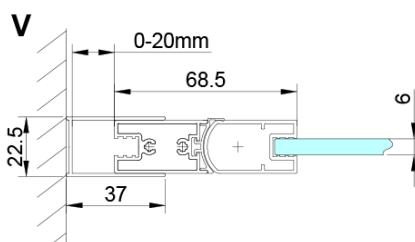

Technical sheet

GN4570/GN4580/GN4590 + GN3580/GN3590/GN3510/GN3512

Model	A	B	D
GN4570	685-715	570	
GN4580	785-815	670	
GN4590	885-915	770	
GN3580			785-805
GN3590			885-905
GN3510			985-1005
GN3512			1185-1205