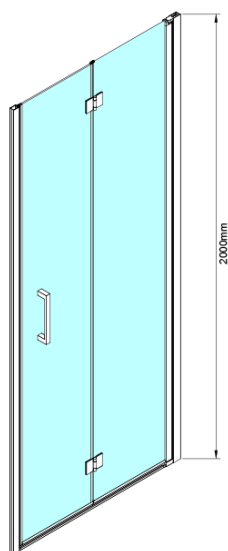

GN4570/GN4580/GN4590

Model	A	B
GN4570	675-705	570
GN4580	775-805	670
GN4590	875-905	770