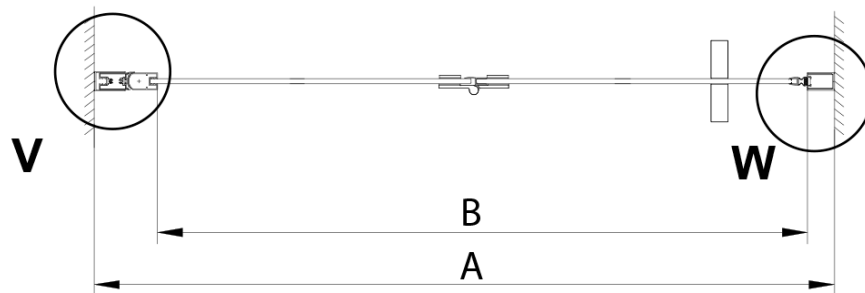

GN4570/GN4580/GN4590

Model	A	B
GN4570	675-705	570
GN4580	775-805	670
GN4590	875-905	770