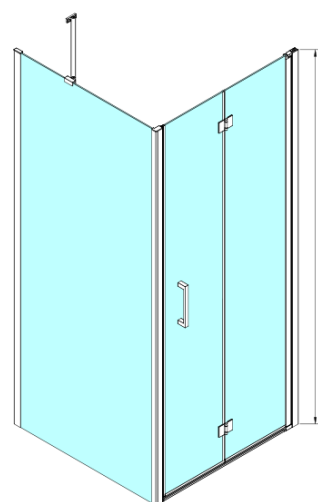

Technical sheet

GN4570/GN4580/GN4590 + GN3580/GN3590/GN3510/GN3512

Model	A	B	D
GN4570	685-715	570	
GN4580	785-815	670	
GN4590	885-915	770	
GN3580			785-805
GN3590			885-905
GN3510			985-1005
GN3512			1185-1205