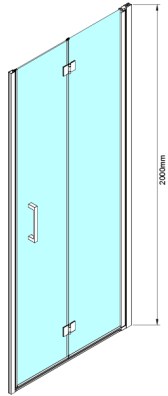

GN4570/GN4580/GN4590

Model	A	B
GN4570	675-705	570
GN4580	775-805	670
GN4590	875-905	770