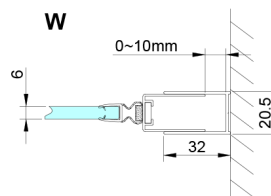

GN4570/GN4580/GN4590

Model	A	B
GN4570	675-705	570
GN4580	775-805	670
GN4590	875-905	770