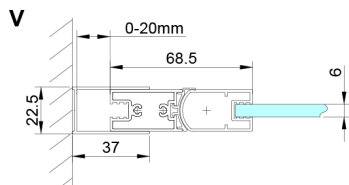

LORO shower door foldable 800mm, clear glass

Order code: GN4580

Size

Width: 800 mm

Height: 2000 mm

Properties

Warranty: 3 years

Technical sheet

Model	A	B
GN4570	675-705	570
GN4580	775-805	670
GN4590	875-905	770