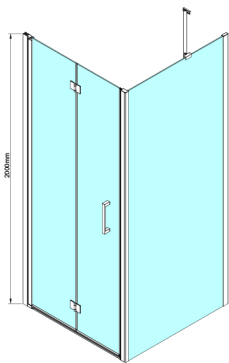

Technical sheet

GN4570/GN4580/GN4590 + GN3580/GN3590/GN3510/GN3512

Model	A	B	D
GN4570	685-715	570	
GN4580	785-815	670	
GN4590	885-915	770	
GN3580			785-805
GN3590			885-905
GN3510			985-1005
GN3512			1185-1205