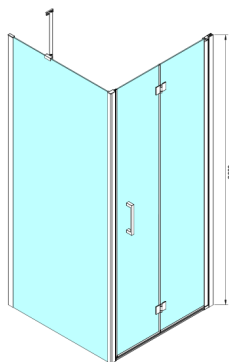

Technical sheet

GN4570/GN4580/GN4590 + GN3580/GN3590/GN3510/GN3512

Model	A	B	D
GN4570	685-715	570	
GN4580	785-815	670	
GN4590	885-915	770	
GN3580			785-805
GN3590			885-905
GN3510			985-1005
GN3512			1185-1205