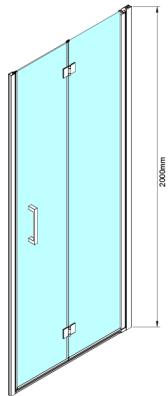

GN4570/GN4580/GN4590

Model	A	B
GN4570	675-705	570
GN4580	775-805	670
GN4590	875-905	770