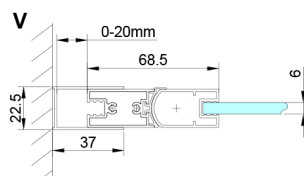

Technical sheet

GN4570/GN4580/GN4590 + GN3580/GN3590/GN3510/GN3512

Model	A	B	D
GN4570	685-715	570	
GN4580	785-815	670	
GN4590	885-915	770	
GN3580			785-805
GN3590			885-905
GN3510			985-1005
GN3512			1185-1205