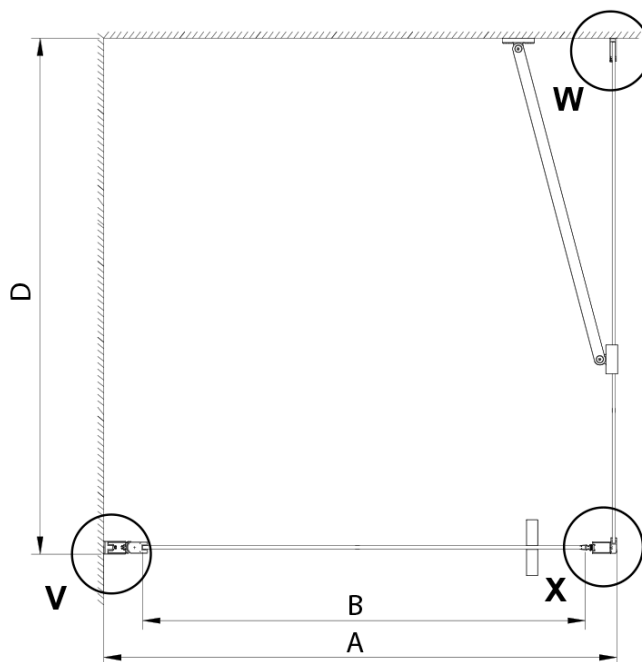

LORO Shower Door 900 mm, clear glass

Order code: GN4490

Basic information

Brand: Gelco

Series: LORO

Size

Width: 900 mm

Height: 2000 mm

Properties

Profile colour: Chrome - polished aluminum

Shape: Alcove door

Type of opening: Single pivot door

Opening direction: Versatile

Opening width: 770 mm

Glass colour: TRANSPARENT glass

Glass finish: Coated glass

Glass thickness: 6 mm

Installation width from: 875 mm

Installation width up to: 905 mm

Properties: Frameless design, Opening outside and inside

Weight / Piece: 26.0 kg

Packaging: 1 Piece

Warranty: 3 years

Technical sheet

GN4470/GN4480/GN4490

Model	A	B
GN4470	675-705	570
GN4480	775-805	670
GN4490	875-905	770

GN4470/GN4480/GN4490 + GN3580/GN3590/GN3510/GN3512

Model	A	B	D
GN4470	685-715	570	
GN4480	785-815	670	
GN4490	885-915	770	
GN3580			785-805
GN3590			885-905
GN3510			985-1005
GN3512			1185-1205