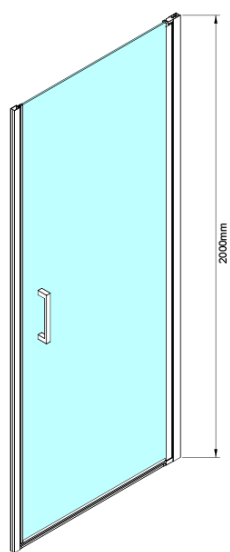

LORO Shower Door 900 mm, clear glass

Order code: GN4490

Basic information

Brand: Gelco

Series: LORO

Size

Width: 900 mm

Height: 2000 mm

Properties

Profile colour: Chrome - polished aluminum

Shape: Alcove door

Type of opening: Single pivot door

Opening direction: Versatile

Opening width: 770 mm

Glass colour: TRANSPARENT glass

Glass finish: Coated glass

Glass thickness: 6 mm

Installation width from: 875 mm

Installation width up to: 905 mm

Properties: Frameless design, Opening outside and inside

Weight / Piece: 26.0 kg

Packaging: 1 Piece

Warranty: 3 years

Technical sheet

GN4470/GN4480/GN4490

Model	A	B
GN4470	675-705	570
GN4480	775-805	670
GN4490	875-905	770

GN4470/GN4480/GN4490 + GN3580/GN3590/GN3510/GN3512

Model	A	B	D
GN4470	685-715	570	
GN4480	785-815	670	
GN4490	885-915	770	
GN3580			785-805
GN3590			885-905
GN3510			985-1005
GN3512			1185-1205