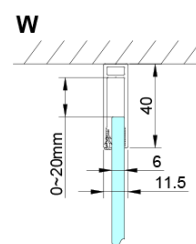

GN4470/GN4480/GN4490 + GN3580/GN3590/GN3510/GN3512

Model	A	B	D
GN4470	685-715	570	
GN4480	785-815	670	
GN4490	885-915	770	
GN3580			785-805
GN3590			885-905
GN3510			985-1005
GN3512			1185-1205