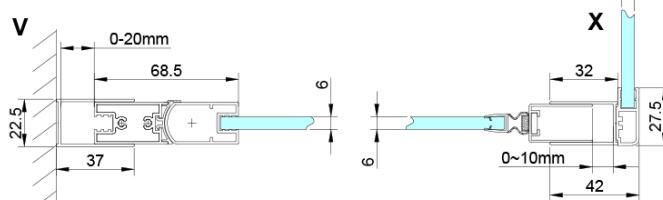

GN4470/GN4480/GN4490 + GN3580/GN3590/GN3510/GN3512

Model	A	B	D
GN4470	685-715	570	
GN4480	785-815	670	
GN4490	885-915	770	
GN3580			785-805
GN3590			885-905
GN3510			985-1005
GN3512			1185-1205