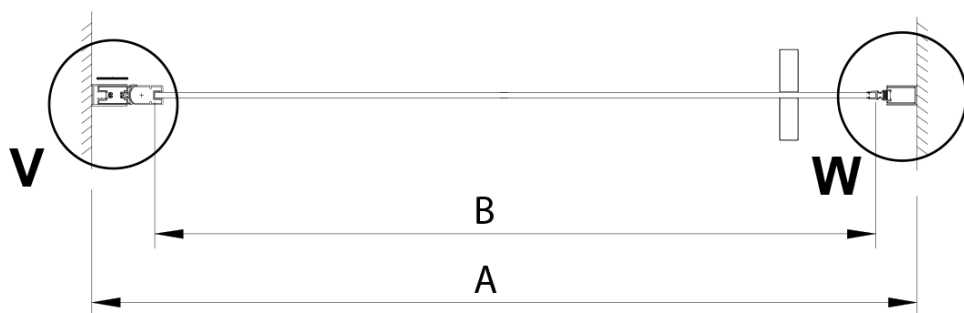

Technical sheet

GN4470/GN4480/GN4490

Model	A	B
GN4470	675-705	570
GN4480	775-805	670
GN4490	875-905	770