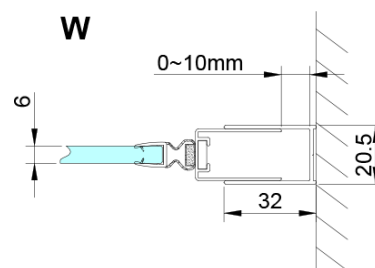

Technical sheet

GN4470/GN4480/GN4490

Model	A	B
GN4470	675-705	570
GN4480	775-805	670
GN4490	875-905	770