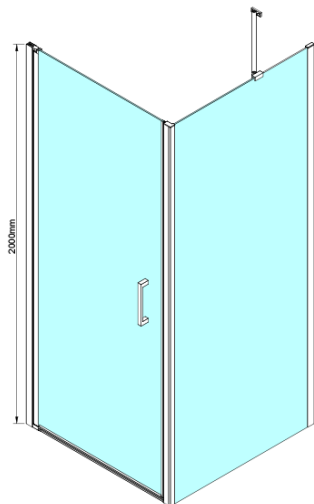

GN4470/GN4480/GN4490 + GN3580/GN3590/GN3510/GN3512

Model	A	B	D
GN4470	685-715	570	
GN4480	785-815	670	
GN4490	885-915	770	
GN3580			785-805
GN3590			885-905
GN3510			985-1005
GN3512			1185-1205