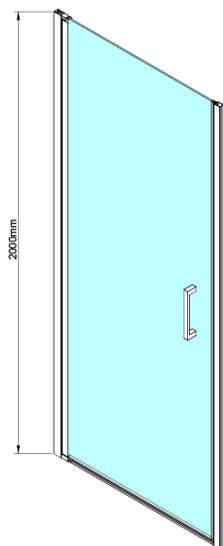

LORO Shower Door 800 mm, clear glass

Order code: GN4480

Basic information

Brand: Gelco

Series: LORO

Size

Width: 800 mm

Height: 2000 mm

Properties

Profile colour: Chrome - polished aluminum

Shape: Alcove door

Type of opening: Single pivot door

Opening direction: Versatile

Opening width: 670 mm

Glass colour: TRANSPARENT glass

Glass finish: Coated glass

Glass thickness: 6 mm

Installation width from: 775 mm

Installation width up to: 805 mm

Properties: Frameless design, Opening outside and inside

Weight / Piece: 26.0 kg

Packaging: 1 Piece

Warranty: 3 years

Technical sheet

GN4470/GN4480/GN4490

Model	A	B
GN4470	675-705	570
GN4480	775-805	670
GN4490	875-905	770

GN4470/GN4480/GN4490 + GN3580/GN3590/GN3510/GN3512

Model	A	B	D
GN4470	685-715	570	
GN4480	785-815	670	
GN4490	885-915	770	
GN3580			785-805
GN3590			885-905
GN3510			985-1005
GN3512			1185-1205