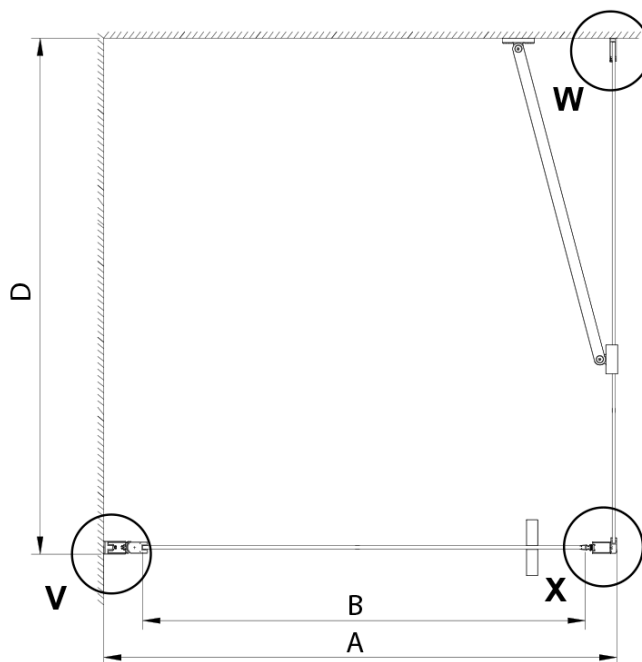

LORO Shower Door 800 mm, clear glass

Order code: GN4480

Basic information

Brand: Gelco

Series: LORO

Size

Width: 800 mm

Height: 2000 mm

Properties

Profile colour: Chrome - polished aluminum

Shape: Alcove door

Type of opening: Single pivot door

Opening direction: Versatile

Opening width: 670 mm

Glass colour: TRANSPARENT glass

Glass finish: Coated glass

Glass thickness: 6 mm

Installation width from: 775 mm

Installation width up to: 805 mm

Properties: Frameless design, Opening outside and inside

Weight / Piece: 26.0 kg

Packaging: 1 Piece

Warranty: 3 years

Technical sheet

GN4470/GN4480/GN4490

Model	A	B
GN4470	675-705	570
GN4480	775-805	670
GN4490	875-905	770

GN4470/GN4480/GN4490 + GN3580/GN3590/GN3510/GN3512

Model	A	B	D
GN4470	685-715	570	
GN4480	785-815	670	
GN4490	885-915	770	
GN3580			785-805
GN3590			885-905
GN3510			985-1005
GN3512			1185-1205