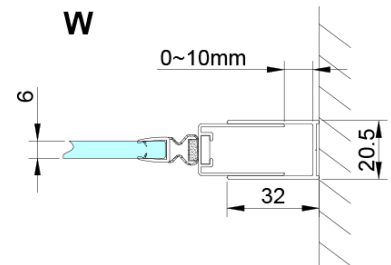

Technical sheet

GN4470/GN4480/GN4490

Model	A	B
GN4470	675-705	570
GN4480	775-805	670
GN4490	875-905	770