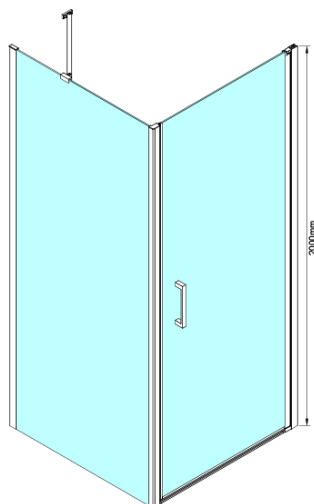

GN4470/GN4480/GN4490 + GN3580/GN3590/GN3510/GN3512

Model	A	B	D
GN4470	685-715	570	
GN4480	785-815	670	
GN4490	885-915	770	
GN3580			785-805
GN3590			885-905
GN3510			985-1005
GN3512			1185-1205