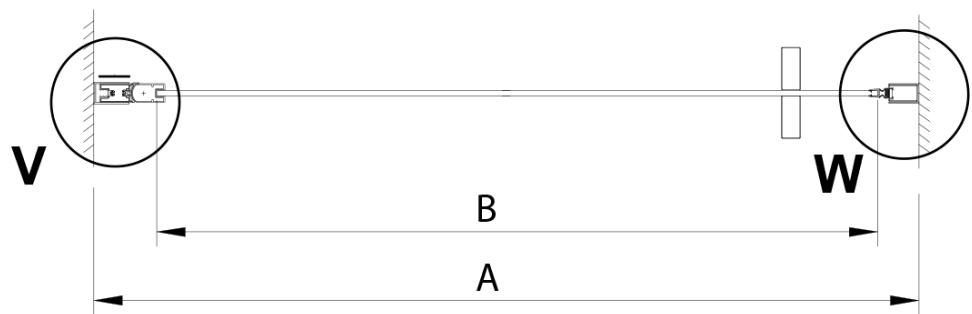

Technical sheet

GN4470/GN4480/GN4490

Model	A	B
GN4470	675-705	570
GN4480	775-805	670
GN4490	875-905	770