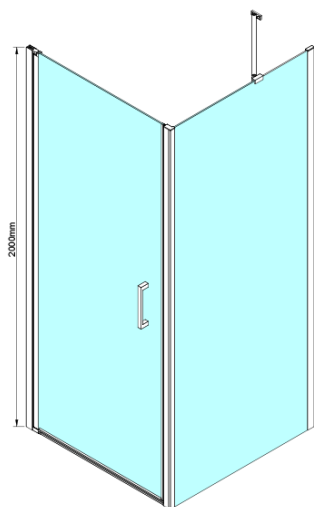

GN4470/GN4480/GN4490 + GN3580/GN3590/GN3510/GN3512

Model	A	B	D
GN4470	685-715	570	
GN4480	785-815	670	
GN4490	885-915	770	
GN3580			785-805
GN3590			885-905
GN3510			985-1005
GN3512			1185-1205