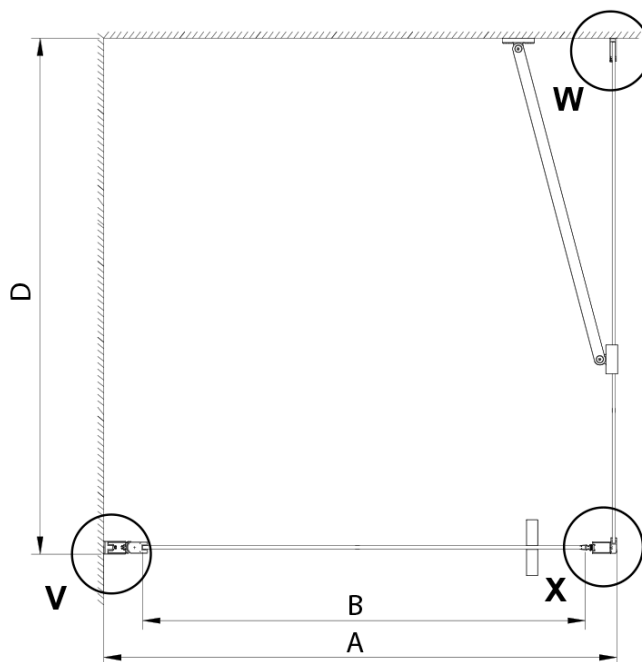

LORO Shower Door 700 mm, clear glass

Order code: GN4470

Basic information

Brand: Gelco

Series: LORO

Size

Width: 700 mm

Height: 2000 mm

Properties

Profile colour: Chrome - polished aluminum

Shape: Alcove door

Type of opening: Single pivot door

Opening direction: Versatile

Opening width: 570 mm

Glass colour: TRANSPARENT glass

Glass finish: Coated glass

Glass thickness: 6 mm

Installation width from: 675 mm

Installation width up to: 705 mm

Properties: Frameless design, Opening outside and inside

Weight / Piece: 26.0 kg

Packaging: 1 Piece

Warranty: 3 years

Technical sheet

GN4470/GN4480/GN4490

Model	A	B
GN4470	675-705	570
GN4480	775-805	670
GN4490	875-905	770

GN4470/GN4480/GN4490 + GN3580/GN3590/GN3510/GN3512

Model	A	B	D
GN4470	685-715	570	
GN4480	785-815	670	
GN4490	885-915	770	
GN3580			785-805
GN3590			885-905
GN3510			985-1005
GN3512			1185-1205