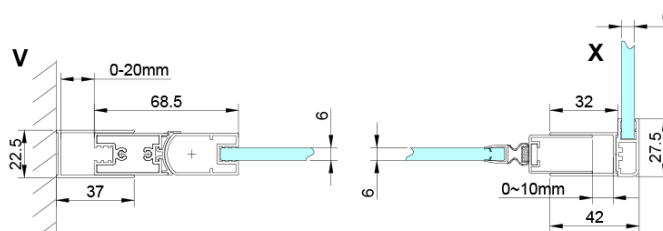

GN4470/GN4480/GN4490 + GN3580/GN3590/GN3510/GN3512

Model	A	B	D
GN4470	685-715	570	
GN4480	785-815	670	
GN4490	885-915	770	
GN3580			785-805
GN3590			885-905
GN3510			985-1005
GN3512			1185-1205