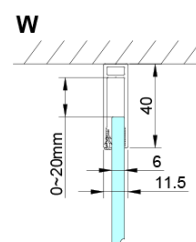

GN4470/GN4480/GN4490 + GN3580/GN3590/GN3510/GN3512

Model	A	B	D
GN4470	685-715	570	
GN4480	785-815	670	
GN4490	885-915	770	
GN3580			785-805
GN3590			885-905
GN3510			985-1005
GN3512			1185-1205