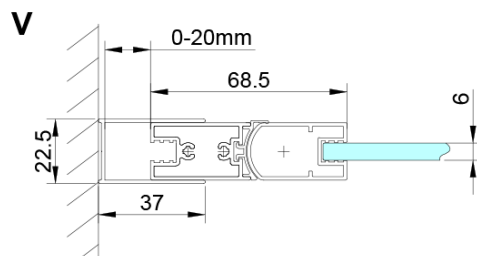

Technical sheet

GN4470/GN4480/GN4490

Model	A	B
GN4470	675-705	570
GN4480	775-805	670
GN4490	875-905	770