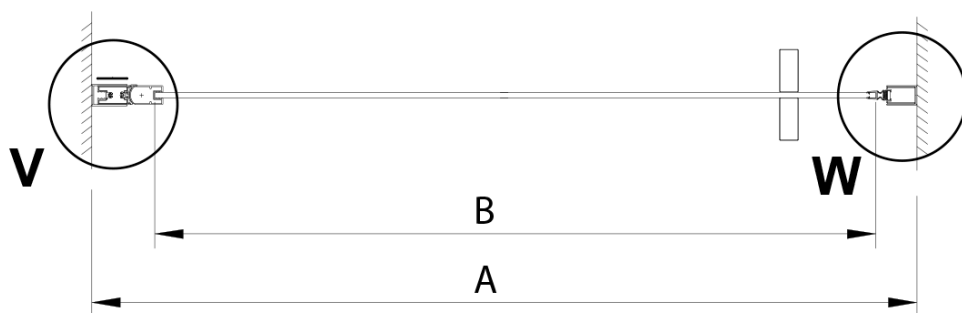

Technical sheet

GN4470/GN4480/GN4490

Model	A	B
GN4470	675-705	570
GN4480	775-805	670
GN4490	875-905	770