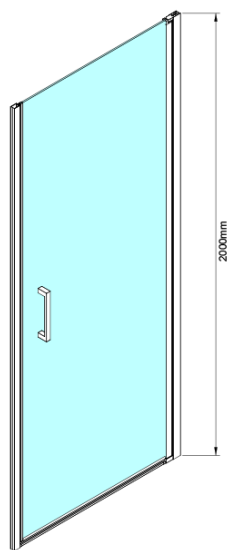

LORO Shower Door 700 mm, clear glass

Order code: GN4470

Basic information

Brand: Gelco

Series: LORO

Size

Width: 700 mm

Height: 2000 mm

Properties

Profile colour: Chrome - polished aluminum

Shape: Alcove door

Type of opening: Single pivot door

Opening direction: Versatile

Opening width: 570 mm

Glass colour: TRANSPARENT glass

Glass finish: Coated glass

Glass thickness: 6 mm

Installation width from: 675 mm

Installation width up to: 705 mm

Properties: Frameless design, Opening outside and inside

Weight / Piece: 26.0 kg

Packaging: 1 Piece

Warranty: 3 years

Technical sheet

GN4470/GN4480/GN4490

Model	A	B
GN4470	675-705	570
GN4480	775-805	670
GN4490	875-905	770

GN4470/GN4480/GN4490 + GN3580/GN3590/GN3510/GN3512

Model	A	B	D
GN4470	685-715	570	
GN4480	785-815	670	
GN4490	885-915	770	
GN3580			785-805
GN3590			885-905
GN3510			985-1005
GN3512			1185-1205