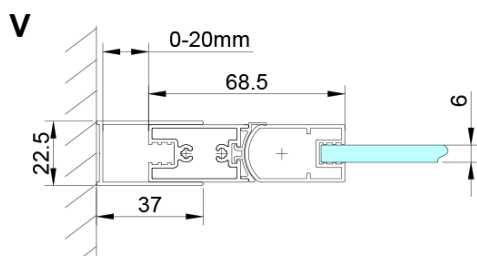

Technical sheet

GN4470/GN4480/GN4490

Model	A	B
GN4470	675-705	570
GN4480	775-805	670
GN4490	875-905	770