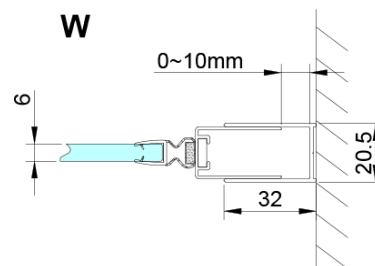

Technical sheet

GN4470/GN4480/GN4490

Model	A	B
GN4470	675-705	570
GN4480	775-805	670
GN4490	875-905	770