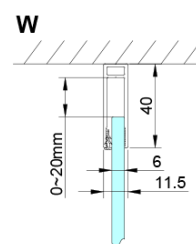

GN4470/GN4480/GN4490 + GN3580/GN3590/GN3510/GN3512