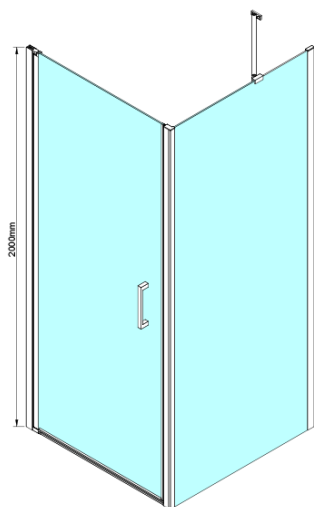

LORO Shower Door 700mm, clear glass

Order code: GN4470

Basic information

Brand: Gelco

Series: LORO

Size

Width: 700 mm

Height: 2000 mm

Properties

Profile colour: Chrome - polished aluminum

Shape: Alcove door

Type of opening: Single pivot door

Opening direction: Versatile

Opening width: 570 mm

Glass colour: TRANSPARENT glass

Glass finish: Coated glass

Glass thickness: 6 mm

Installation width from: 675 mm

Installation width up to: 705 mm

Properties: Frameless design, Opening outside and inside

Weight / Piece: 26.0 kg

Packaging: 1 Piece

Warranty: 3 years

Spare parts

LORO magnetic profile (Order code: NDGN05)

Technical sheet

GN4470/GN4480/GN4490

Model	A	B
GN4470	675-705	570
GN4480	775-805	670
GN4490	875-905	770

GN4470/GN4480/GN4490 + GN3580/GN3590/GN3510/GN3512

Model	A	B	D
GN4470	685-715	570	
GN4480	785-815	670	
GN4490	885-915	770	
GN3580			785-805
GN3590			885-905
GN3510			985-1005
GN3512			1185-1205