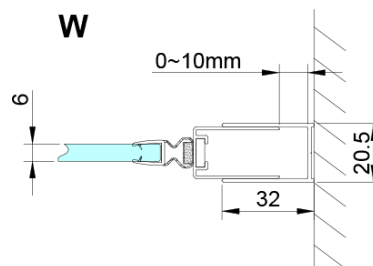

Technical sheet

GN4470/GN4480/GN4490

Model	A	B
GN4470	675-705	570
GN4480	775-805	670
GN4490	875-905	770