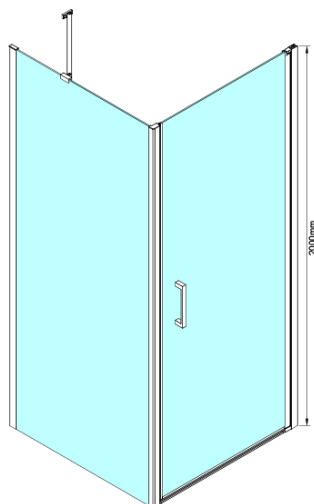

LORO Shower Door 700mm, clear glass

Order code: GN4470

Basic information

Brand: Gelco

Series: LORO

Size

Width: 700 mm

Height: 2000 mm

Properties

Profile colour: Chrome - polished aluminum

Shape: Alcove door

Type of opening: Single pivot door

Opening direction: Versatile

Opening width: 570 mm

Glass colour: TRANSPARENT glass

Glass finish: Coated glass

Glass thickness: 6 mm

Installation width from: 675 mm

Installation width up to: 705 mm

Properties: Frameless design, Opening outside and inside

Weight / Piece: 26.0 kg

Packaging: 1 Piece

Warranty: 3 years

Spare parts

LORO magnetic profile (Order code: NDGN05)

Technical sheet

GN4470/GN4480/GN4490

Model	A	B
GN4470	675-705	570
GN4480	775-805	670
GN4490	875-905	770

GN4470/GN4480/GN4490 + GN3580/GN3590/GN3510/GN3512

Model	A	B	D
GN4470	685-715	570	
GN4480	785-815	670	
GN4490	885-915	770	
GN3580			785-805
GN3590			885-905
GN3510			985-1005
GN3512			1185-1205