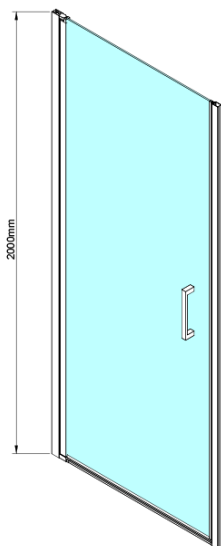

Technical sheet

GN4470/GN4480/GN4490

Model	A	B
GN4470	675-705	570
GN4480	775-805	670
GN4490	875-905	770