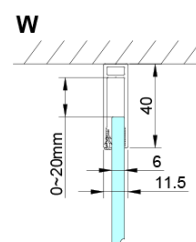

LORO Shower Door 700mm, clear glass

Order code: GN4470

Basic information

Brand: Gelco

Series: LORO

Size

Width: 700 mm

Height: 2000 mm

Properties

Profile colour: Chrome - polished aluminum

Shape: Alcove door

Type of opening: Single pivot door

Opening direction: Versatile

Opening width: 570 mm

Glass colour: TRANSPARENT glass

Glass finish: Coated glass

Glass thickness: 6 mm

Installation width from: 675 mm

Installation width up to: 705 mm

Properties: Frameless design, Opening outside and inside

Weight / Piece: 26.0 kg

Packaging: 1 Piece

Warranty: 3 years

Spare parts

LORO magnetic profile (Order code: NDGN05)

Technical sheet

GN4470/GN4480/GN4490

Model	A	B
GN4470	675-705	570
GN4480	775-805	670
GN4490	875-905	770

GN4470/GN4480/GN4490 + GN3580/GN3590/GN3510/GN3512

Model	A	B	D
GN4470	685-715	570	
GN4480	785-815	670	
GN4490	885-915	770	
GN3580			785-805
GN3590			885-905
GN3510			985-1005
GN3512			1185-1205