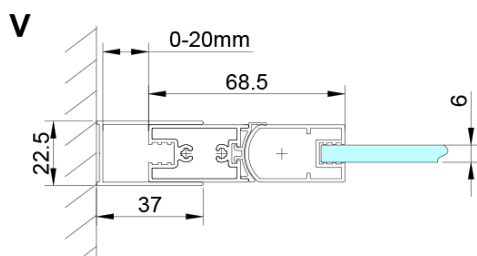

LORO Shower Door 700mm, clear glass

Order code: GN4470

Basic information

Brand: Gelco

Series: LORO

Size

Width: 700 mm

Height: 2000 mm

Properties

Profile colour: Chrome - polished aluminum

Shape: Alcove door

Type of opening: Single pivot door

Opening direction: Versatile

Opening width: 570 mm

Glass colour: TRANSPARENT glass

Glass finish: Coated glass

Glass thickness: 6 mm

Installation width from: 675 mm

Installation width up to: 705 mm

Properties: Frameless design, Opening outside and inside

Weight / Piece: 26.0 kg

Packaging: 1 Piece

Warranty: 3 years

Spare parts

LORO magnetic profile (Order code: NDGN05)

Technical sheet

GN4470/GN4480/GN4490

Model	A	B
GN4470	675-705	570
GN4480	775-805	670
GN4490	875-905	770

GN4470/GN4480/GN4490 + GN3580/GN3590/GN3510/GN3512

Model	A	B	D
GN4470	685-715	570	
GN4480	785-815	670	
GN4490	885-915	770	
GN3580			785-805
GN3590			885-905
GN3510			985-1005
GN3512			1185-1205