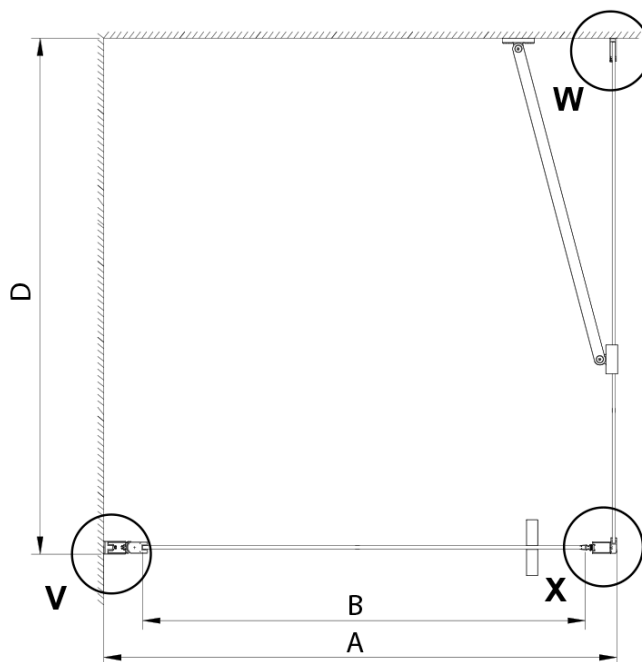

LORO Shower Door 700mm, clear glass

Order code: GN4470

Basic information

Brand: Gelco

Series: LORO

Size

Width: 700 mm

Height: 2000 mm

Properties

Profile colour: Chrome - polished aluminum

Shape: Alcove door

Type of opening: Single pivot door

Opening direction: Versatile

Opening width: 570 mm

Glass colour: TRANSPARENT glass

Glass finish: Coated glass

Glass thickness: 6 mm

Installation width from: 675 mm

Installation width up to: 705 mm

Properties: Frameless design, Opening outside and inside

Weight / Piece: 26.0 kg

Packaging: 1 Piece

Warranty: 3 years

Spare parts

LORO magnetic profile (Order code: NDGN05)

Technical sheet

GN4470/GN4480/GN4490

Model	A	B
GN4470	675-705	570
GN4480	775-805	670
GN4490	875-905	770

GN4470/GN4480/GN4490 + GN3580/GN3590/GN3510/GN3512

Model	A	B	D
GN4470	685-715	570	
GN4480	785-815	670	
GN4490	885-915	770	
GN3580			785-805
GN3590			885-905
GN3510			985-1005
GN3512			1185-1205