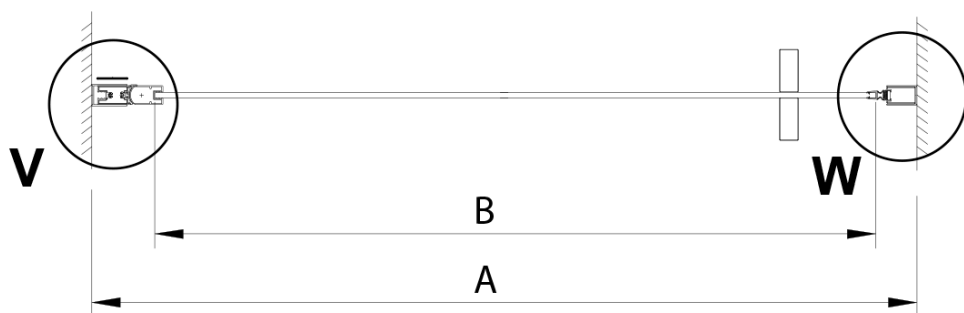

Properties

Profile colour: Chrome - polished aluminum

Shape: Alcove door

Type of opening: Single pivot door

Opening direction: Versatile

Opening width: 570 mm

Glass colour: TRANSPARENT glass

Glass finish: Coated glass

Glass thickness: 6 mm

Installation width from: 675 mm

Installation width up to: 705 mm

Properties: Frameless design, Opening outside and inside

Weight / Piece: 26.0 kg

Packaging: 1 Piece

Warranty: 3 years

Spare parts

LORO Hinges for Pivot Door, lower + upper (Order code: NDGN12)

LORO Mounting Kit (Order code: NDGN01)

LORO Shower Door Handle (Order code: NDGN06)

LORO Lower Seal Set with End Caps (Order code: NDGN03)

Bottom seal for door, glass 6mm, 1000mm (Order code: NDGN04)

LORO magnetic profile (Order code: NDGN05)

Technical sheet

GN4470/GN4480/GN4490

Model	A	B
GN4470	675-705	570
GN4480	775-805	670
GN4490	875-905	770

GN4470/GN4480/GN4490 + GN3580/GN3590/GN3510/GN3512

Model	A	B	D
GN4470	685-715	570	
GN4480	785-815	670	
GN4490	885-915	770	
GN3580			785-805
GN3590			885-905
GN3510			985-1005
GN3512			1185-1205