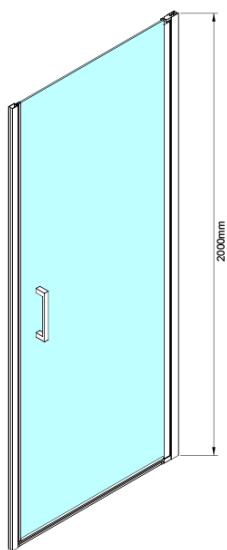

Technical sheet

GN4470/GN4480/GN4490

Model	A	B
GN4470	675-705	570
GN4480	775-805	670
GN4490	875-905	770