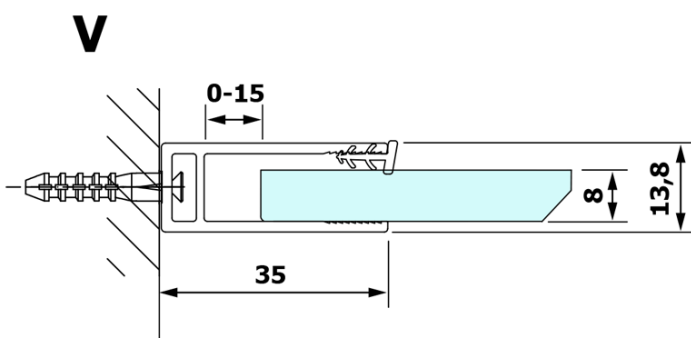

## Size

Height: 2000 mm  
Depth: 900 mm

## Properties

Profile colour: Gold  
Shape: Single-wall fixed screen  
Glass colour: NORDIC glass  
Glass finish: Coated glass  
Glass thickness: 8 mm  
Weight / Piece: 41.0 kg  
Packaging: 2 Piece  
Warranty: 3 years

## We recommend buy

1 Piece VARIO shower screen wall support bar 1400mm, gold (Order code: GX2216)

**Technical sheet**

MODEL	A
GX1570	685-700
GX1580	785-800
GX1590	885-900
GX1510	985-1000
GX1511	1085-1100
GX1512	1185-1200
GX1514	1385-1400