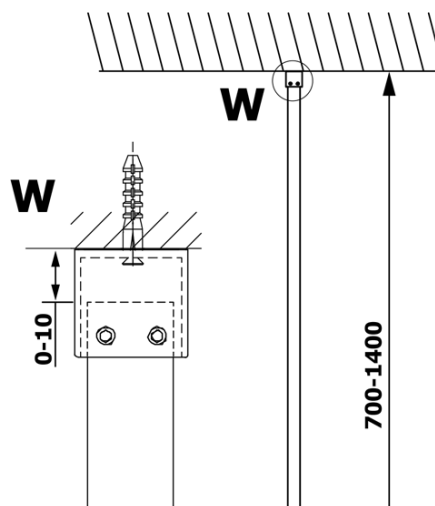

## Size

Height: 2000 mm  
Depth: 900 mm

## Properties

Profile colour: Gold  
Shape: Single-wall fixed screen  
Glass colour: NORDIC glass  
Glass finish: Coated glass  
Glass thickness: 8 mm  
Weight / Piece: 41.0 kg  
Packaging: 2 Piece  
Warranty: 3 years

## We recommend buy

1 Piece VARIO shower screen wall support bar 1400mm, gold (Order code: GX2216)

**Technical sheet**

MODEL	A
GX1570	685-700
GX1580	785-800
GX1590	885-900
GX1510	985-1000
GX1511	1085-1100
GX1512	1185-1200
GX1514	1385-1400