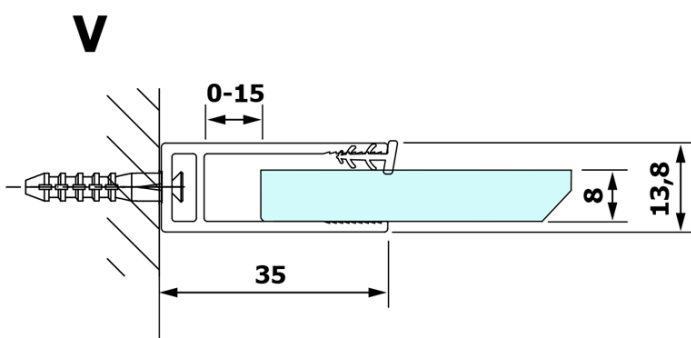

VARIO GOLD Walk-In Shower Enclosure, Nordic Glass, 900 mm

Order code: GX1590-08

Basic information

Brand: Gelco
Series: VARIO

Size

Height: 2000 mm
Depth: 900 mm

Properties

Profile colour: Gold
Shape: Single-wall fixed screen
Glass colour: NORDIC glass
Glass finish: Coated glass
Glass thickness: 8 mm
Weight / Piece: 41.0 kg
Packaging: 2 Piece
Warranty: 3 years

We recommend buy

1 Piece VARIO shower screen wall support bar 1400mm, gold (Order code: GX2216)

Technical sheet

MODEL	A
GX1570	685-700
GX1580	785-800
GX1590	885-900
GX1510	985-1000
GX1511	1085-1100
GX1512	1185-1200
GX1514	1385-1400