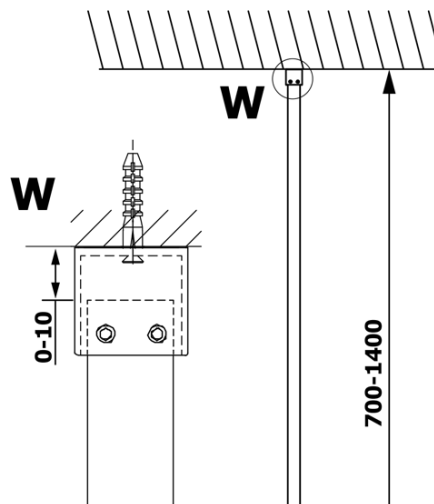

VARIO GOLD Walk-In Shower Enclosure, Nordic Glass, 900 mm

Order code: GX1590-08

Basic information

Brand: Gelco
Series: VARIO

Size

Height: 2000 mm
Depth: 900 mm

Properties

Profile colour: Gold
Shape: Single-wall fixed screen
Glass colour: NORDIC glass
Glass finish: Coated glass
Glass thickness: 8 mm
Weight / Piece: 41.0 kg
Packaging: 2 Piece
Warranty: 3 years

We recommend buy

1 Piece VARIO shower screen wall support bar 1400mm, gold (Order code: GX2216)

Technical sheet

MODEL	A
GX1570	685-700
GX1580	785-800
GX1590	885-900
GX1510	985-1000
GX1511	1085-1100
GX1512	1185-1200
GX1514	1385-1400