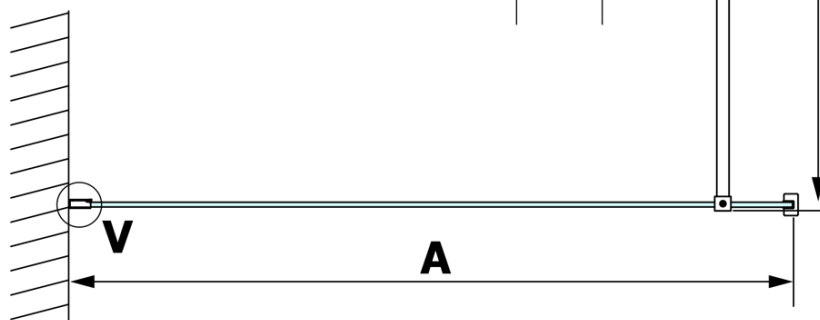

VARIO GOLD Walk-In Shower Enclosure, Nordic Glass, 900 mm

Order code: GX1590-08

Basic information

Brand: Gelco
Series: VARIO

Size

Height: 2000 mm
Depth: 900 mm

Properties

Profile colour: Gold
Shape: Single-wall fixed screen
Glass colour: NORDIC glass
Glass finish: Coated glass
Glass thickness: 8 mm
Weight / Piece: 41.0 kg
Packaging: 2 Piece
Warranty: 3 years

We recommend buy

1 Piece VARIO shower screen wall support bar 1400mm, gold (Order code: GX2216)

Technical sheet

MODEL	A
GX1570	685-700
GX1580	785-800
GX1590	885-900
GX1510	985-1000
GX1511	1085-1100
GX1512	1185-1200
GX1514	1385-1400