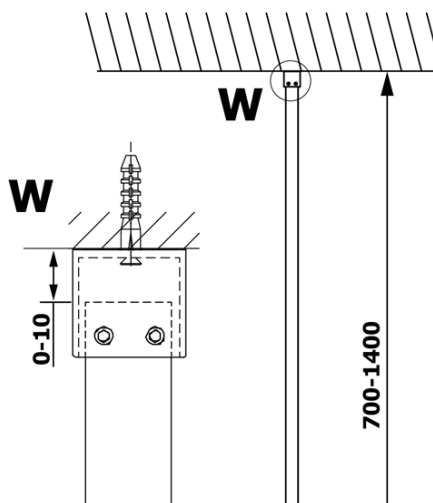

## Size

**Height:** 2000 mm  
**Depth:** 900 mm

## Properties

**Profile colour:** Black matt  
**Shape:** Single-wall fixed screen  
**Glass colour:** NORDIC glass  
**Glass finish:** Coated glass  
**Glass thickness:** 8 mm  
**Weight / Piece:** 41.0 kg  
**Packaging:** 2 Piece  
**Warranty:** 3 years

**Technical sheet**

MODEL	A
GX1570	685-700
GX1580	785-800
GX1590	885-900
GX1510	985-1000
GX1511	1085-1100
GX1512	1185-1200
GX1514	1385-1400

**VARIO BLACK Walk-In Shower Enclosure, Nordic Glass,  
900 mm**