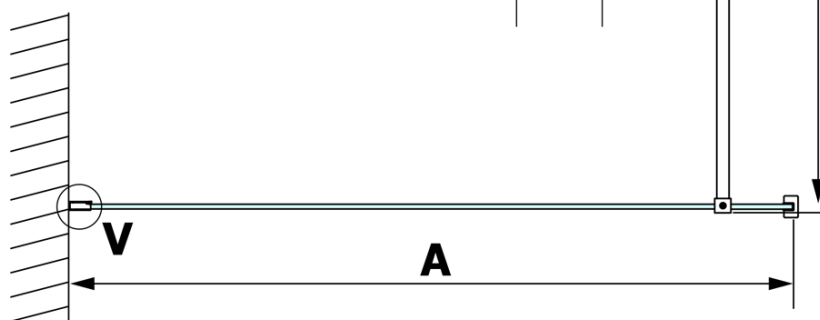

VARIO BLACK Walk-In Shower Enclosure, Nordic Glass, 900 mm

Order code: GX1590-06

Basic information

Brand: Gelco
Series: VARIO

Size

Height: 2000 mm
Depth: 900 mm

Properties

Profile colour: Black matt
Shape: Single-wall fixed screen
Glass colour: NORDIC glass
Glass finish: Coated glass
Glass thickness: 8 mm
Weight / Piece: 41.0 kg
Packaging: 2 Piece
Warranty: 3 years

Technical sheet

MODEL	A
GX1570	685-700
GX1580	785-800
GX1590	885-900
GX1510	985-1000
GX1511	1085-1100
GX1512	1185-1200
GX1514	1385-1400

**VARIO BLACK Walk-In Shower Enclosure, Nordic Glass,
900 mm**

MODEL	A
GX1570	685-700
GX1580	785-800
GX1590	885-900
GX1510	985-1000