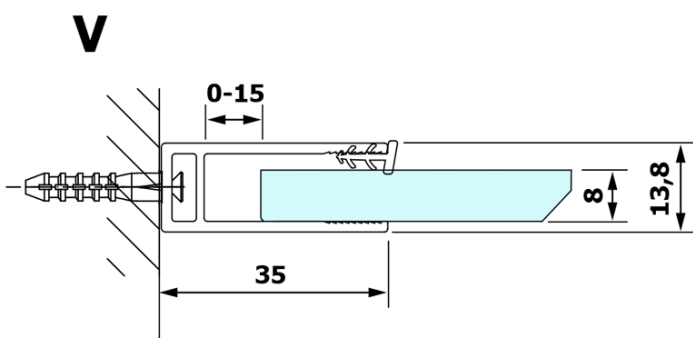

VARIO BLACK Walk-In Shower Enclosure, Nordic Glass, 900 mm

Order code: GX1590-06

Basic information

Brand: Gelco
Series: VARIO

Size

Height: 2000 mm
Depth: 900 mm

Properties

Profile colour: Black matt
Shape: Single-wall fixed screen
Glass colour: NORDIC glass
Glass finish: Coated glass
Glass thickness: 8 mm
Weight / Piece: 41.0 kg
Packaging: 2 Piece
Warranty: 3 years

Technical sheet

MODEL	A
GX1570	685-700
GX1580	785-800
GX1590	885-900
GX1510	985-1000
GX1511	1085-1100
GX1512	1185-1200
GX1514	1385-1400

**VARIO BLACK Walk-In Shower Enclosure, Nordic Glass,
900 mm**

MODEL	A
GX1570	685-700
GX1580	785-800
GX1590	885-900
GX1510	985-1000