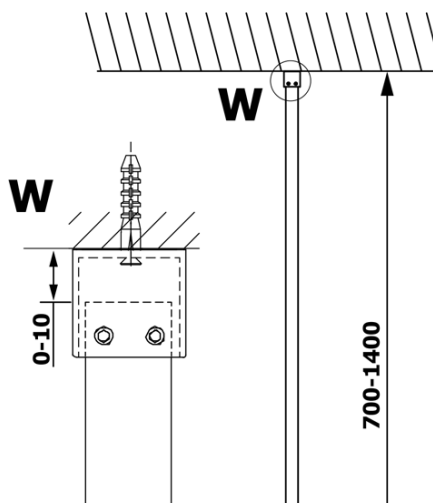

VARIO BLACK Walk-In Shower Enclosure, Nordic Glass, 900 mm

Order code: GX1590-06

Basic information

Brand: Gelco
Series: VARIO

Size

Height: 2000 mm
Depth: 900 mm

Properties

Profile colour: Black matt
Shape: Single-wall fixed screen
Glass colour: NORDIC glass
Glass finish: Coated glass
Glass thickness: 8 mm
Weight / Piece: 41.0 kg
Packaging: 2 Piece
Warranty: 3 years

Technical sheet

MODEL	A
GX1570	685-700
GX1580	785-800
GX1590	885-900
GX1510	985-1000
GX1511	1085-1100
GX1512	1185-1200
GX1514	1385-1400

**VARIO BLACK Walk-In Shower Enclosure, Nordic Glass,
900 mm**

MODEL	A
GX1570	685-700
GX1580	785-800
GX1590	885-900
GX1510	985-1000