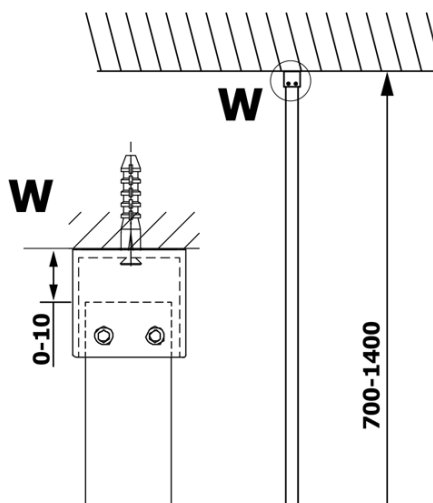

## Size

Height: 2000 mm  
Depth: 900 mm

## Properties

Profile colour: Black matt  
Shape: Single-wall fixed screen  
Glass colour: NORDIC glass  
Glass finish: Coated glass  
Glass thickness: 8 mm  
Weight / Piece: 41.0 kg  
Packaging: 2 Piece  
Warranty: 3 years

**Technical sheet**

MODEL	A
GX1570	685-700
GX1580	785-800
GX1590	885-900
GX1510	985-1000
GX1511	1085-1100
GX1512	1185-1200
GX1514	1385-1400

**VARIO BLACK Walk-In Shower Enclosure, Nordic Glass,  
900 mm**