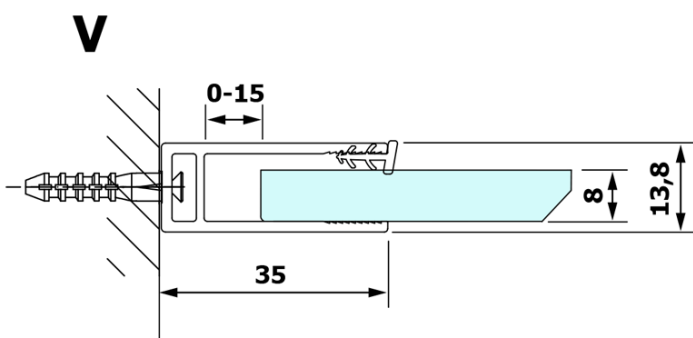

## Size

Height: 2000 mm  
Depth: 900 mm

## Properties

Profile colour: Black matt  
Shape: Single-wall fixed screen  
Glass colour: NORDIC glass  
Glass finish: Coated glass  
Glass thickness: 8 mm  
Weight / Piece: 41.0 kg  
Packaging: 2 Piece  
Warranty: 3 years

**Technical sheet**

MODEL	A
GX1570	685-700
GX1580	785-800
GX1590	885-900
GX1510	985-1000
GX1511	1085-1100
GX1512	1185-1200
GX1514	1385-1400

**VARIO BLACK Walk-In Shower Enclosure, Nordic Glass,  
900 mm**