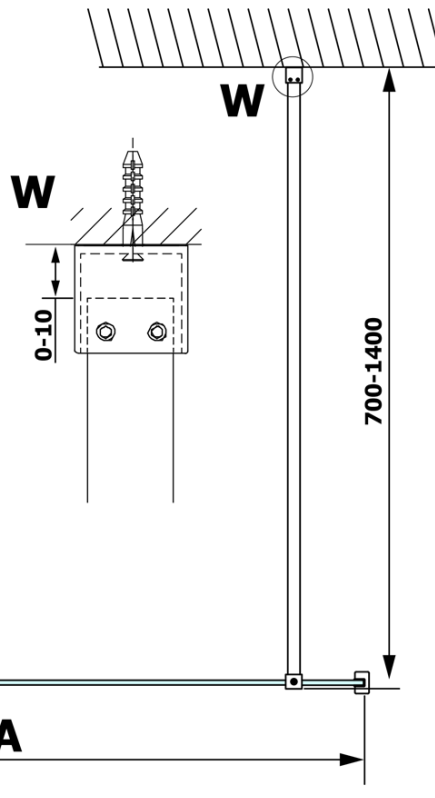

VARIO BLACK Walk-In Shower Enclosure, Nordic Glass, 900 mm

Order code: GX1590-06

Basic information

Brand: Gelco
Series: VARIO

Size

Height: 2000 mm
Depth: 900 mm

Properties

Profile colour: Black matt
Shape: Single-wall fixed screen
Glass colour: NORDIC glass
Glass finish: Coated glass
Glass thickness: 8 mm
Weight / Piece: 41.0 kg
Packaging: 2 Piece
Warranty: 3 years

Technical sheet

MODEL	A
GX1570	685-700
GX1580	785-800
GX1590	885-900
GX1510	985-1000
GX1511	1085-1100
GX1512	1185-1200
GX1514	1385-1400

**VARIO BLACK Walk-In Shower Enclosure, Nordic Glass,
900 mm**

MODEL	A
GX1570	685-700
GX1580	785-800
GX1590	885-900
GX1510	985-1000