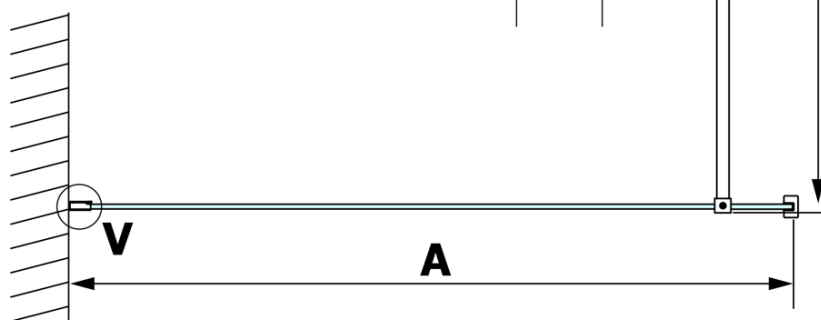

VARIO BLACK Walk-In Shower Enclosure, Nordic Glass, 900 mm

Order code: GX1590-06

Basic information

Brand: Gelco
Series: VARIO

Size

Height: 2000 mm
Depth: 900 mm

Properties

Profile colour: Black matt
Shape: Single-wall fixed screen
Glass colour: NORDIC glass
Glass finish: Coated glass
Glass thickness: 8 mm
Weight / Piece: 41.0 kg
Packaging: 2 Piece
Warranty: 3 years

Technical sheet

MODEL	A
GX1570	685-700
GX1580	785-800
GX1590	885-900
GX1510	985-1000
GX1511	1085-1100
GX1512	1185-1200
GX1514	1385-1400

**VARIO BLACK Walk-In Shower Enclosure, Nordic Glass,
900 mm**

MODEL	A
GX1570	685-700
GX1580	785-800
GX1590	885-900
GX1510	985-1000