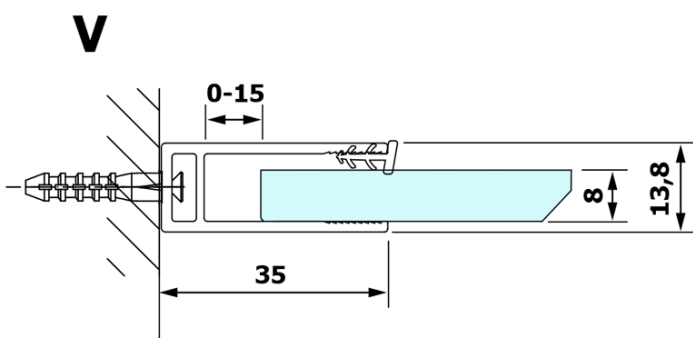

VARIO CHROME Walk-In Shower Enclosure, Nordic Glass, 900 mm

Order code: GX1590-05

Basic information

Brand: Gelco
Series: VARIO

Size

Height: 2000 mm
Depth: 900 mm

Properties

Profile colour: Chrome - polished aluminum
Shape: Single-wall fixed screen
Glass colour: NORDIC glass
Glass finish: Coated glass
Glass thickness: 8 mm
Weight / Piece: 41.0 kg
Packaging: 2 Piece
Warranty: 3 years

Technical sheet

MODEL	A
GX1570	685-700
GX1580	785-800
GX1590	885-900
GX1510	985-1000
GX1511	1085-1100
GX1512	1185-1200
GX1514	1385-1400

**VARIO CHROME Walk-In Shower Enclosure, Nordic Glass,
900 mm**

MODEL	A
GX1570	685-700
GX1580	785-800
GX1590	885-900
GX1510	985-1000