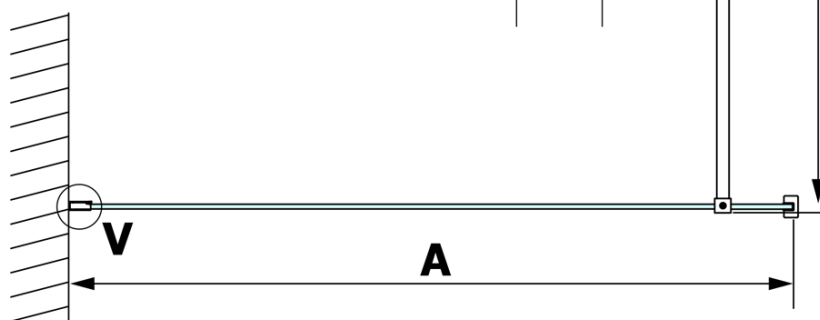

VARIO CHROME Walk-In Shower Enclosure, Nordic Glass, 900 mm

Order code: GX1590-05

Basic information

Brand: Gelco
Series: VARIO

Size

Height: 2000 mm
Depth: 900 mm

Properties

Profile colour: Chrome - polished aluminum
Shape: Single-wall fixed screen
Glass colour: NORDIC glass
Glass finish: Coated glass
Glass thickness: 8 mm
Weight / Piece: 41.0 kg
Packaging: 2 Piece
Warranty: 3 years

Technical sheet

MODEL	A
GX1570	685-700
GX1580	785-800
GX1590	885-900
GX1510	985-1000
GX1511	1085-1100
GX1512	1185-1200
GX1514	1385-1400

**VARIO CHROME Walk-In Shower Enclosure, Nordic Glass,
900 mm**

MODEL	A
GX1570	685-700
GX1580	785-800
GX1590	885-900
GX1510	985-1000