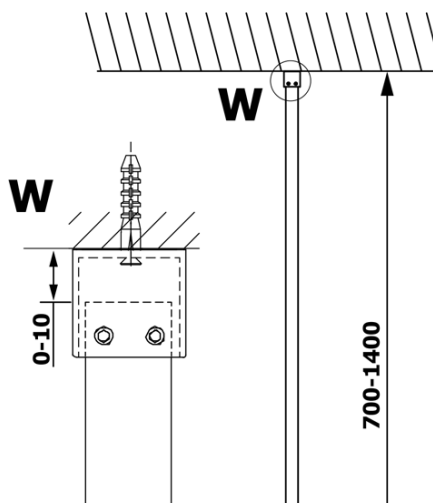

VARIO CHROME Walk-In Shower Enclosure, Nordic Glass, 900 mm

Order code: GX1590-05

Basic information

Brand: Gelco
Series: VARIO

Size

Height: 2000 mm
Depth: 900 mm

Properties

Profile colour: Chrome - polished aluminum
Shape: Single-wall fixed screen
Glass colour: NORDIC glass
Glass finish: Coated glass
Glass thickness: 8 mm
Weight / Piece: 41.0 kg
Packaging: 2 Piece
Warranty: 3 years

Technical sheet

MODEL	A
GX1570	685-700
GX1580	785-800
GX1590	885-900
GX1510	985-1000
GX1511	1085-1100
GX1512	1185-1200
GX1514	1385-1400

**VARIO CHROME Walk-In Shower Enclosure, Nordic Glass,
900 mm**

MODEL	A
GX1570	685-700
GX1580	785-800
GX1590	885-900
GX1510	985-1000