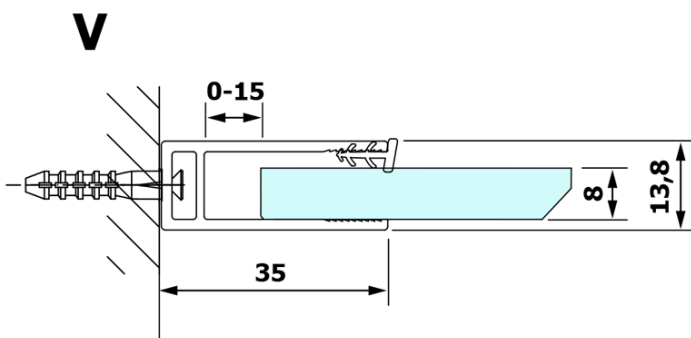

VARIO GOLD Walk-In Shower Enclosure, Nordic Glass, 800 mm

Order code: GX1580-08

Basic information

Brand: Gelco
Series: VARIO

Size

Height: 2000 mm
Depth: 800 mm

Properties

Profile colour: Gold
Shape: Single-wall fixed screen
Glass colour: NORDIC glass
Glass finish: Coated glass
Glass thickness: 8 mm
Weight / Piece: 41.0 kg
Packaging: 2 Piece
Warranty: 3 years

We recommend buy

1 Piece VARIO shower screen wall support bar 1400mm, gold (Order code: GX2216)

Technical sheet

MODEL	A
GX1570	685-700
GX1580	785-800
GX1590	885-900
GX1510	985-1000
GX1511	1085-1100
GX1512	1185-1200
GX1514	1385-1400