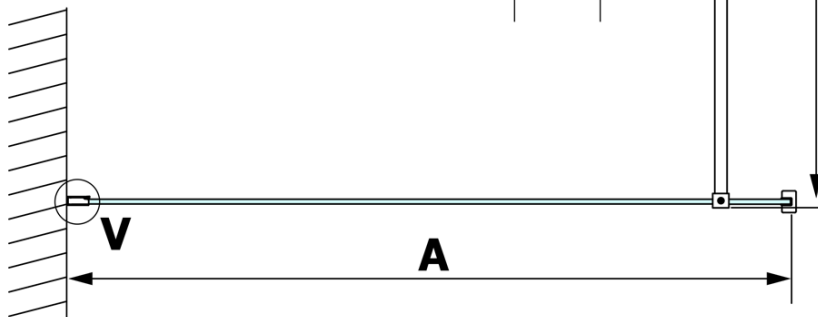

VARIO GOLD Walk-In Shower Enclosure, Nordic Glass, 800 mm

Order code: GX1580-08

Basic information

Brand: Gelco
Series: VARIO

Size

Height: 2000 mm
Depth: 800 mm

Properties

Profile colour: Gold
Shape: Single-wall fixed screen
Glass colour: NORDIC glass
Glass finish: Coated glass
Glass thickness: 8 mm
Weight / Piece: 41.0 kg
Packaging: 2 Piece
Warranty: 3 years

We recommend buy

1 Piece VARIO shower screen wall support bar 1400mm, gold (Order code: GX2216)

Technical sheet

MODEL	A
GX1570	685-700
GX1580	785-800
GX1590	885-900
GX1510	985-1000
GX1511	1085-1100
GX1512	1185-1200
GX1514	1385-1400