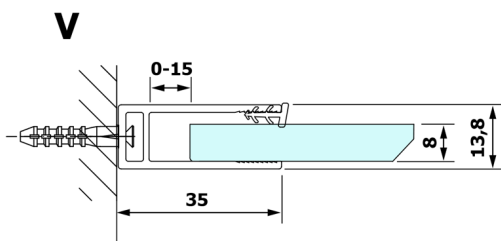

VARIO GOLD Walk-In Shower Enclosure, Nordic Glass, 800 mm

Order code: GX1580-08

Size

Height: 2000 mm

Depth: 800 mm

Properties

Warranty: 3 years

Technical sheet

| MODEL | A |
|--------|-----------|
| GX1570 | 685-700 |
| GX1580 | 785-800 |
| GX1590 | 885-900 |
| GX1510 | 985-1000 |
| GX1511 | 1085-1100 |
| GX1512 | 1185-1200 |
| GX1514 | 1385-1400 |