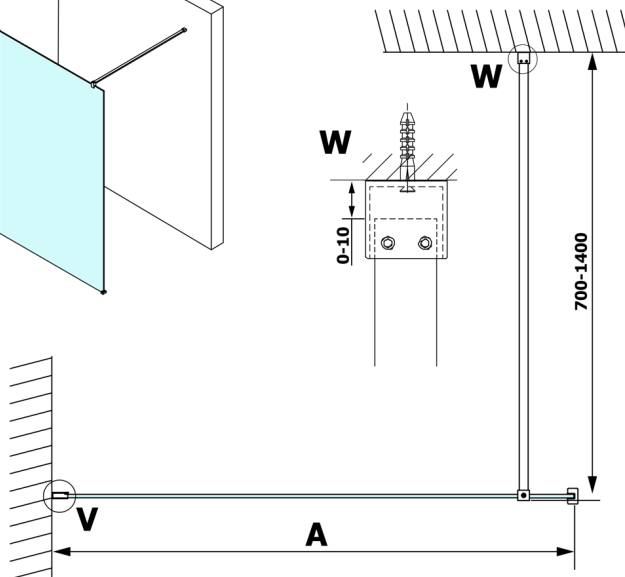

VARIO GOLD Walk-In Shower Enclosure, Nordic Glass, 800 mm

Order code: GX1580-08

Size

Height: 2000 mm

Depth: 800 mm

Properties

Warranty: 3 years

Technical sheet

| MODEL | A |
|--------|-----------|
| GX1570 | 685-700 |
| GX1580 | 785-800 |
| GX1590 | 885-900 |
| GX1510 | 985-1000 |
| GX1511 | 1085-1100 |
| GX1512 | 1185-1200 |
| GX1514 | 1385-1400 |