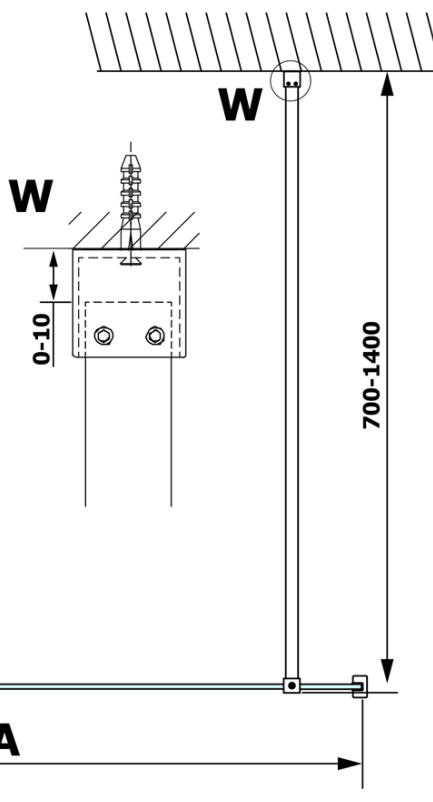

VARIO WHITE Walk-In Shower Enclosure, Nordic Glass, 800 mm

Order code: GX1580-07

Basic information

Brand: Gelco
Series: VARIO

Size

Height: 2000 mm
Depth: 800 mm

Properties

Profile colour: White
Shape: Single-wall fixed screen
Glass colour: NORDIC glass
Glass finish: Coated glass
Glass thickness: 8 mm
Weight / Piece: 41.0 kg
Packaging: 2 Piece
Warranty: 3 years

Technical sheet

MODEL	A
GX1570	685-700
GX1580	785-800
GX1590	885-900
GX1510	985-1000
GX1511	1085-1100
GX1512	1185-1200
GX1514	1385-1400

**VARIO WHITE Walk-In Shower Enclosure, Nordic Glass,
800 mm**

MODEL	A
GX1570	685-700
GX1580	785-800
GX1590	885-900
GX1510	985-1000