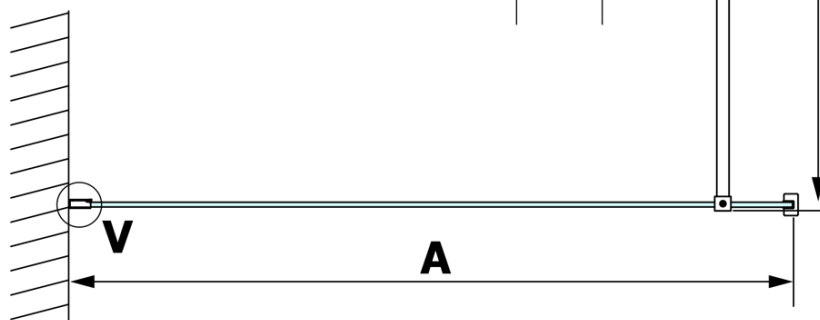

VARIO WHITE Walk-In Shower Enclosure, Nordic Glass, 800 mm

Order code: GX1580-07

Basic information

Brand: Gelco
Series: VARIO

Size

Height: 2000 mm
Depth: 800 mm

Properties

Profile colour: White
Shape: Single-wall fixed screen
Glass colour: NORDIC glass
Glass finish: Coated glass
Glass thickness: 8 mm
Weight / Piece: 41.0 kg
Packaging: 2 Piece
Warranty: 3 years

Technical sheet

MODEL	A
GX1570	685-700
GX1580	785-800
GX1590	885-900
GX1510	985-1000
GX1511	1085-1100
GX1512	1185-1200
GX1514	1385-1400

**VARIO WHITE Walk-In Shower Enclosure, Nordic Glass,
800 mm**

MODEL	A
GX1570	685-700
GX1580	785-800
GX1590	885-900
GX1510	985-1000