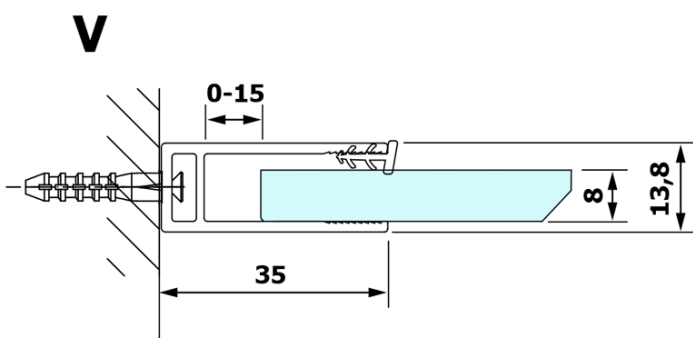

VARIO WHITE Walk-In Shower Enclosure, Nordic Glass, 800 mm

Order code: GX1580-07

Basic information

Brand: Gelco
Series: VARIO

Size

Height: 2000 mm
Depth: 800 mm

Properties

Profile colour: White
Shape: Single-wall fixed screen
Glass colour: NORDIC glass
Glass finish: Coated glass
Glass thickness: 8 mm
Weight / Piece: 41.0 kg
Packaging: 2 Piece
Warranty: 3 years

Technical sheet

MODEL	A
GX1570	685-700
GX1580	785-800
GX1590	885-900
GX1510	985-1000
GX1511	1085-1100
GX1512	1185-1200
GX1514	1385-1400

**VARIO WHITE Walk-In Shower Enclosure, Nordic Glass,
800 mm**

MODEL	A
GX1570	685-700
GX1580	785-800
GX1590	885-900
GX1510	985-1000