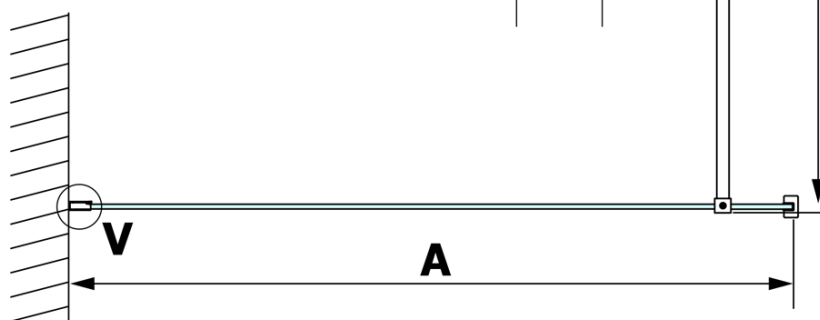

VARIO WHITE Walk-In Shower Enclosure, Nordic Glass, 800 mm

Order code: GX1580-07

Basic information

Brand: Gelco
Series: VARIO

Size

Height: 2000 mm
Depth: 800 mm

Properties

Profile colour: White
Shape: Single-wall fixed screen
Glass colour: NORDIC glass
Glass finish: Coated glass
Glass thickness: 8 mm
Weight / Piece: 41.0 kg
Packaging: 2 Piece
Warranty: 3 years

Technical sheet

MODEL	A
GX1570	685-700
GX1580	785-800
GX1590	885-900
GX1510	985-1000
GX1511	1085-1100
GX1512	1185-1200
GX1514	1385-1400

**VARIO WHITE Walk-In Shower Enclosure, Nordic Glass,
800 mm**

MODEL	A
GX1570	685-700
GX1580	785-800
GX1590	885-900
GX1510	985-1000