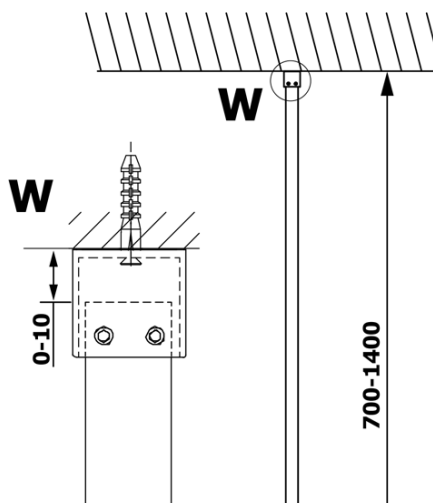

VARIO WHITE Walk-In Shower Enclosure, Nordic Glass, 800 mm

Order code: GX1580-07

Basic information

Brand: Gelco
Series: VARIO

Size

Height: 2000 mm
Depth: 800 mm

Properties

Profile colour: White
Shape: Single-wall fixed screen
Glass colour: NORDIC glass
Glass finish: Coated glass
Glass thickness: 8 mm
Weight / Piece: 41.0 kg
Packaging: 2 Piece
Warranty: 3 years

Technical sheet

MODEL	A
GX1570	685-700
GX1580	785-800
GX1590	885-900
GX1510	985-1000
GX1511	1085-1100
GX1512	1185-1200
GX1514	1385-1400

**VARIO WHITE Walk-In Shower Enclosure, Nordic Glass,
800 mm**

MODEL	A
GX1570	685-700
GX1580	785-800
GX1590	885-900
GX1510	985-1000