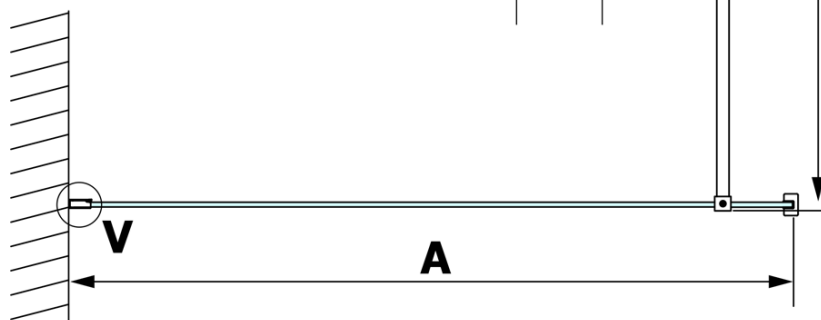

VARIO BLACK Walk-In Shower Enclosure, Nordic Glass, 800 mm

Order code: GX1580-06

Basic information

Brand: Gelco
Series: VARIO

Size

Height: 2000 mm
Depth: 800 mm

Properties

Profile colour: Black matt
Shape: Single-wall fixed screen
Glass colour: NORDIC glass
Glass finish: Coated glass
Glass thickness: 8 mm
Weight / Piece: 41.0 kg
Packaging: 2 Piece
Warranty: 3 years

Technical sheet

MODEL	A
GX1570	685-700
GX1580	785-800
GX1590	885-900
GX1510	985-1000
GX1511	1085-1100
GX1512	1185-1200
GX1514	1385-1400

**VARIO BLACK Walk-In Shower Enclosure, Nordic Glass,
800 mm**

MODEL	A
GX1570	685-700
GX1580	785-800
GX1590	885-900
GX1510	985-1000