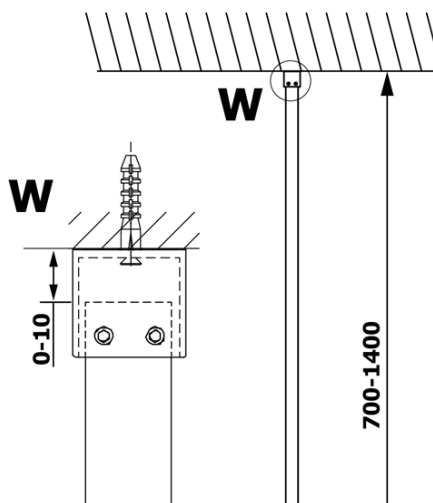

VARIO BLACK Walk-In Shower Enclosure, Nordic Glass, 800 mm

Order code: GX1580-06

Basic information

Brand: Gelco
Series: VARIO

Size

Height: 2000 mm
Depth: 800 mm

Properties

Profile colour: Black matt
Shape: Single-wall fixed screen
Glass colour: NORDIC glass
Glass finish: Coated glass
Glass thickness: 8 mm
Weight / Piece: 41.0 kg
Packaging: 2 Piece
Warranty: 3 years

Technical sheet

MODEL	A
GX1570	685-700
GX1580	785-800
GX1590	885-900
GX1510	985-1000
GX1511	1085-1100
GX1512	1185-1200
GX1514	1385-1400

**VARIO BLACK Walk-In Shower Enclosure, Nordic Glass,
800 mm**

MODEL	A
GX1570	685-700
GX1580	785-800
GX1590	885-900
GX1510	985-1000