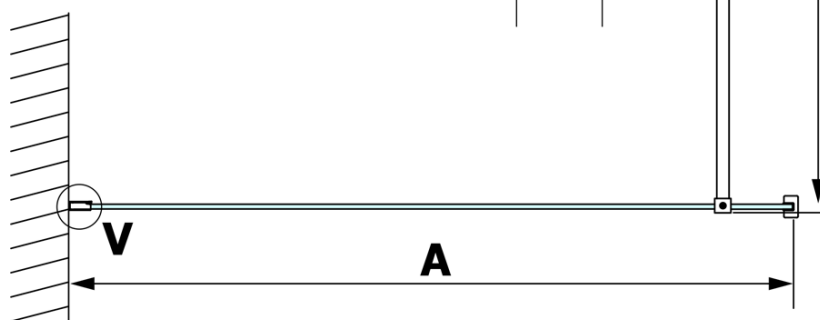

VARIO BLACK Walk-In Shower Enclosure, Nordic Glass, 800 mm

Order code: GX1580-06

Basic information

Brand: Gelco
Series: VARIO

Size

Height: 2000 mm
Depth: 800 mm

Properties

Profile colour: Black matt
Shape: Single-wall fixed screen
Glass colour: NORDIC glass
Glass finish: Coated glass
Glass thickness: 8 mm
Weight / Piece: 41.0 kg
Packaging: 2 Piece
Warranty: 3 years

Technical sheet

MODEL	A
GX1570	685-700
GX1580	785-800
GX1590	885-900
GX1510	985-1000
GX1511	1085-1100
GX1512	1185-1200
GX1514	1385-1400

**VARIO BLACK Walk-In Shower Enclosure, Nordic Glass,
800 mm**

MODEL	A
GX1570	685-700
GX1580	785-800
GX1590	885-900
GX1510	985-1000