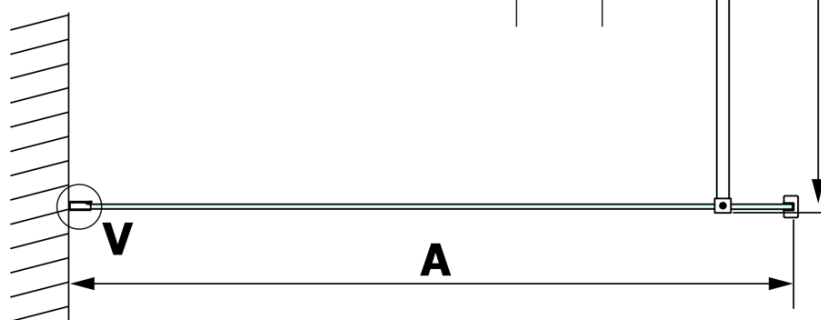

VARIO BLACK Walk-In Shower Enclosure, Nordic Glass, 800 mm

Order code: GX1580-06

Basic information

Brand: Gelco
Series: VARIO

Size

Height: 2000 mm
Depth: 800 mm

Properties

Profile colour: Black matt
Shape: Single-wall fixed screen
Glass colour: NORDIC glass
Glass finish: Coated glass
Glass thickness: 8 mm
Weight / Piece: 41.0 kg
Packaging: 2 Piece
Warranty: 3 years

Technical sheet

MODEL	A
GX1570	685-700
GX1580	785-800
GX1590	885-900
GX1510	985-1000
GX1511	1085-1100
GX1512	1185-1200
GX1514	1385-1400

**VARIO BLACK Walk-In Shower Enclosure, Nordic Glass,
800 mm**

MODEL	A
GX1570	685-700
GX1580	785-800
GX1590	885-900
GX1510	985-1000