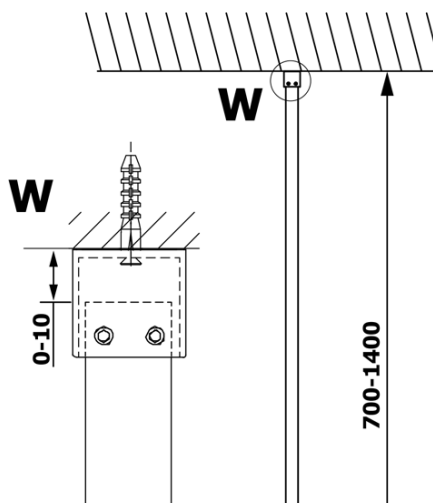

## Size

**Height:** 2000 mm  
**Depth:** 800 mm

## Properties

**Profile colour:** Black matt  
**Shape:** Single-wall fixed screen  
**Glass colour:** NORDIC glass  
**Glass finish:** Coated glass  
**Glass thickness:** 8 mm  
**Weight / Piece:** 41.0 kg  
**Packaging:** 2 Piece  
**Warranty:** 3 years

**Technical sheet**

MODEL	A
GX1570	685-700
GX1580	785-800
GX1590	885-900
GX1510	985-1000
GX1511	1085-1100
GX1512	1185-1200
GX1514	1385-1400

**VARIO BLACK Walk-In Shower Enclosure, Nordic Glass,  
800 mm**