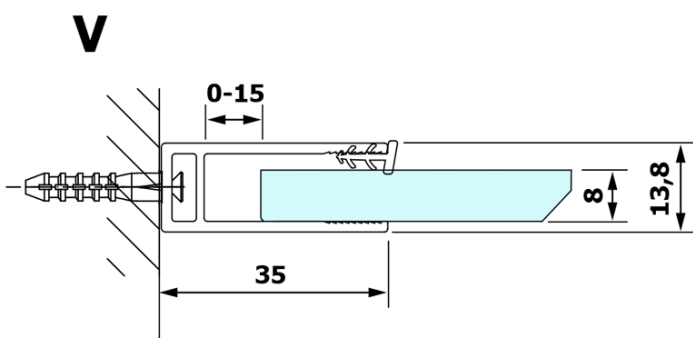

## Size

**Height:** 2000 mm  
**Depth:** 800 mm

## Properties

**Profile colour:** Black matt  
**Shape:** Single-wall fixed screen  
**Glass colour:** NORDIC glass  
**Glass finish:** Coated glass  
**Glass thickness:** 8 mm  
**Weight / Piece:** 41.0 kg  
**Packaging:** 2 Piece  
**Warranty:** 3 years

**Technical sheet**

MODEL	A
GX1570	685-700
GX1580	785-800
GX1590	885-900
GX1510	985-1000
GX1511	1085-1100
GX1512	1185-1200
GX1514	1385-1400

**VARIO BLACK Walk-In Shower Enclosure, Nordic Glass,  
800 mm**