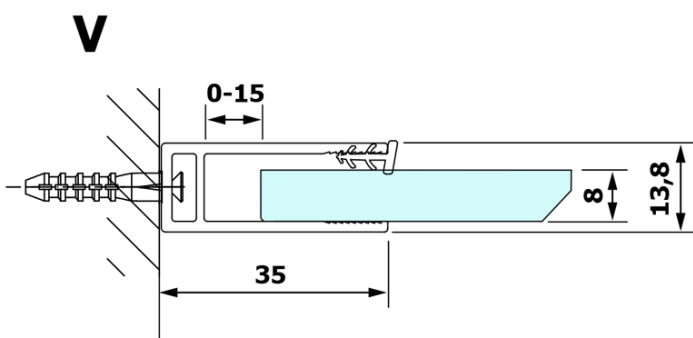

VARIO BLACK Walk-In Shower Enclosure, Nordic Glass, 800 mm

Order code: GX1580-06

Basic information

Brand: Gelco
Series: VARIO

Size

Height: 2000 mm
Depth: 800 mm

Properties

Profile colour: Black matt
Shape: Single-wall fixed screen
Glass colour: NORDIC glass
Glass finish: Coated glass
Glass thickness: 8 mm
Weight / Piece: 41.0 kg
Packaging: 2 Piece
Warranty: 3 years

Technical sheet

MODEL	A
GX1570	685-700
GX1580	785-800
GX1590	885-900
GX1510	985-1000
GX1511	1085-1100
GX1512	1185-1200
GX1514	1385-1400

**VARIO BLACK Walk-In Shower Enclosure, Nordic Glass,
800 mm**

MODEL	A
GX1570	685-700
GX1580	785-800
GX1590	885-900
GX1510	985-1000