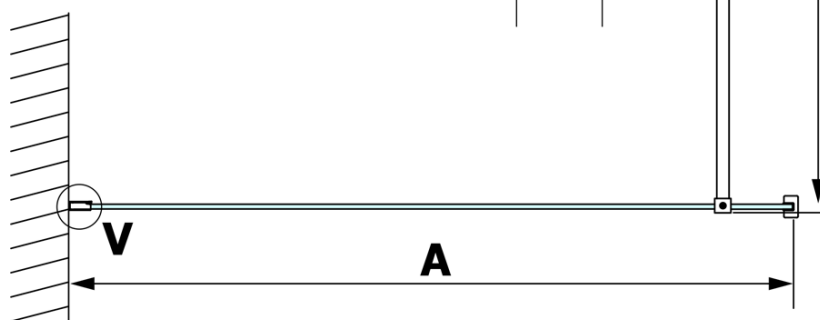

VARIO CHROME Walk-In Shower Enclosure, Nordic Glass, 800 mm

Order code: GX1580-05

Basic information

Brand: Gelco
Series: VARIO

Size

Height: 2000 mm
Depth: 800 mm

Properties

Profile colour: Chrome - polished aluminum
Shape: Single-wall fixed screen
Glass colour: NORDIC glass
Glass finish: Coated glass
Glass thickness: 8 mm
Weight / Piece: 41.0 kg
Packaging: 2 Piece
Warranty: 3 years

Technical sheet

MODEL	A
GX1570	685-700
GX1580	785-800
GX1590	885-900
GX1510	985-1000
GX1511	1085-1100
GX1512	1185-1200
GX1514	1385-1400

**VARIO CHROME Walk-In Shower Enclosure, Nordic Glass,
800 mm**

MODEL	A
GX1570	685-700
GX1580	785-800
GX1590	885-900
GX1510	985-1000