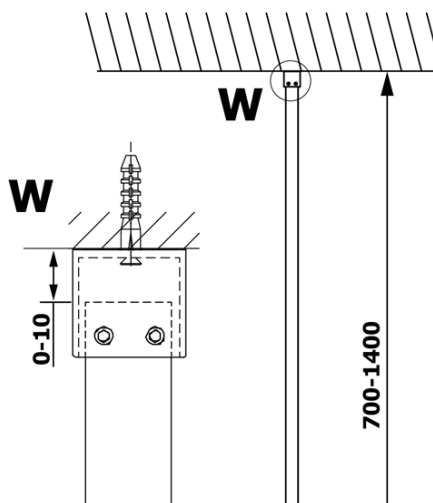

VARIO CHROME Walk-In Shower Enclosure, Nordic Glass, 800 mm

Order code: GX1580-05

Basic information

Brand: Gelco
Series: VARIO

Size

Height: 2000 mm
Depth: 800 mm

Properties

Profile colour: Chrome - polished aluminum
Shape: Single-wall fixed screen
Glass colour: NORDIC glass
Glass finish: Coated glass
Glass thickness: 8 mm
Weight / Piece: 41.0 kg
Packaging: 2 Piece
Warranty: 3 years

Technical sheet

MODEL	A
GX1570	685-700
GX1580	785-800
GX1590	885-900
GX1510	985-1000
GX1511	1085-1100
GX1512	1185-1200
GX1514	1385-1400

**VARIO CHROME Walk-In Shower Enclosure, Nordic Glass,
800 mm**

MODEL	A
GX1570	685-700
GX1580	785-800
GX1590	885-900
GX1510	985-1000