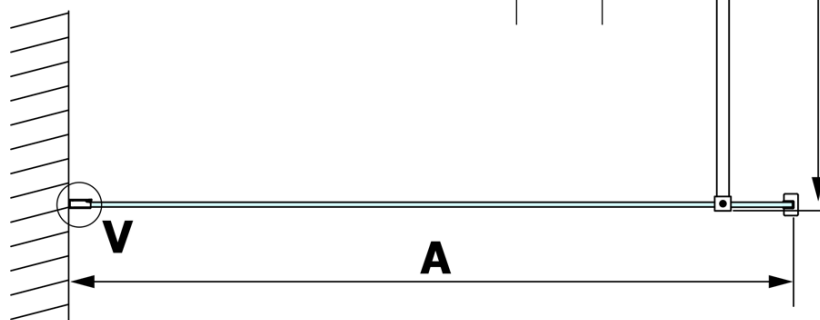

VARIO GOLD Walk-In Shower Enclosure, Nordic Glass, 700 mm

Order code: GX1570-08

Basic information

Brand: Gelco
Series: VARIO

Size

Height: 2000 mm
Depth: 700 mm

Properties

Profile colour: Gold
Shape: Single-wall fixed screen
Glass colour: NORDIC glass
Glass finish: Coated glass
Glass thickness: 8 mm
Weight / Piece: 34.0 kg
Packaging: 2 Piece
Warranty: 3 years

We recommend buy

1 Piece VARIO shower screen wall support bar 1400mm, gold (Order code: GX2216)

Technical sheet

MODEL	A
GX1570	685-700
GX1580	785-800
GX1590	885-900
GX1510	985-1000
GX1511	1085-1100
GX1512	1185-1200
GX1514	1385-1400