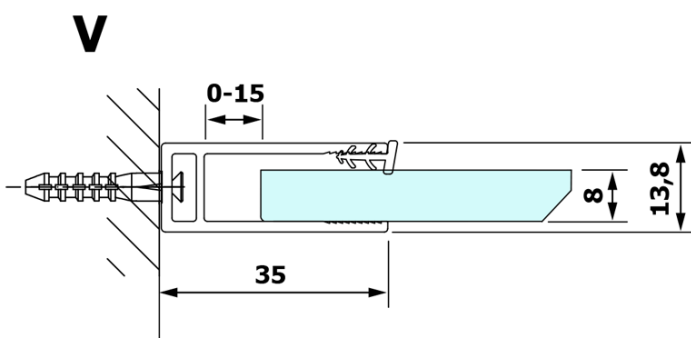

VARIO GOLD Walk-In Shower Enclosure, Nordic Glass, 700 mm

Order code: GX1570-08

Basic information

Brand: Gelco
Series: VARIO

Size

Height: 2000 mm
Depth: 700 mm

Properties

Profile colour: Gold
Shape: Single-wall fixed screen
Glass colour: NORDIC glass
Glass finish: Coated glass
Glass thickness: 8 mm
Weight / Piece: 34.0 kg
Packaging: 2 Piece
Warranty: 3 years

We recommend buy

1 Piece VARIO shower screen wall support bar 1400mm, gold (Order code: GX2216)

Technical sheet

MODEL	A
GX1570	685-700
GX1580	785-800
GX1590	885-900
GX1510	985-1000
GX1511	1085-1100
GX1512	1185-1200
GX1514	1385-1400