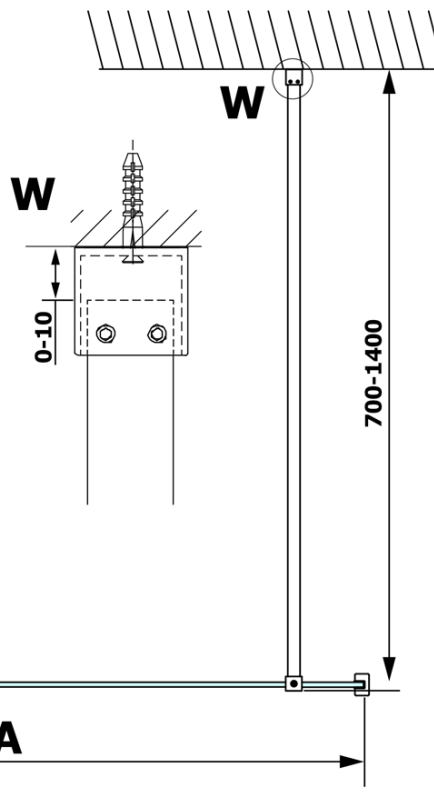

VARIO GOLD Walk-In Shower Enclosure, Nordic Glass, 700 mm

Order code: GX1570-08

Basic information

Brand: Gelco
Series: VARIO

Size

Height: 2000 mm
Depth: 700 mm

Properties

Profile colour: Gold
Shape: Single-wall fixed screen
Glass colour: NORDIC glass
Glass finish: Coated glass
Glass thickness: 8 mm
Weight / Piece: 34.0 kg
Packaging: 2 Piece
Warranty: 3 years

We recommend buy

1 Piece VARIO shower screen wall support bar 1400mm, gold (Order code: GX2216)

Technical sheet

MODEL	A
GX1570	685-700
GX1580	785-800
GX1590	885-900
GX1510	985-1000
GX1511	1085-1100
GX1512	1185-1200
GX1514	1385-1400