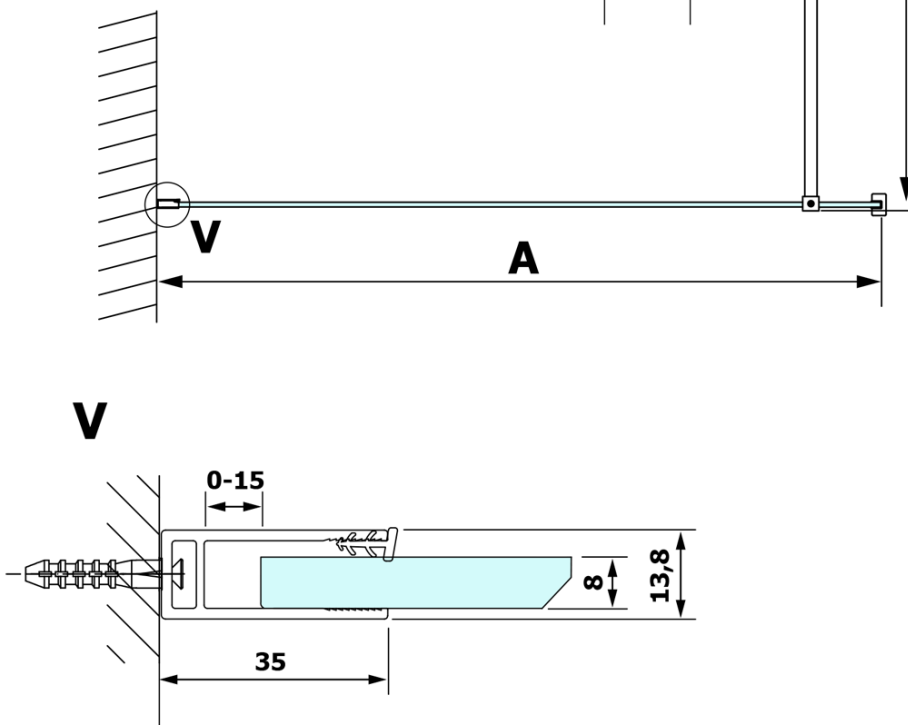

VARIO GOLD Walk-In Shower Enclosure, Nordic Glass, 700 mm

Order code: GX1570-08

Basic information

Brand: Gelco
Series: VARIO

Size

Height: 2000 mm
Depth: 700 mm

Properties

Profile colour: Gold
Shape: Single-wall fixed screen
Glass colour: NORDIC glass
Glass finish: Coated glass
Glass thickness: 8 mm
Weight / Piece: 34.0 kg
Packaging: 2 Piece
Warranty: 3 years

We recommend buy

1 Piece VARIO shower screen wall support bar 1400mm, gold (Order code: GX2216)

Technical sheet

MODEL	A
GX1570	685-700
GX1580	785-800
GX1590	885-900
GX1510	985-1000
GX1511	1085-1100
GX1512	1185-1200
GX1514	1385-1400