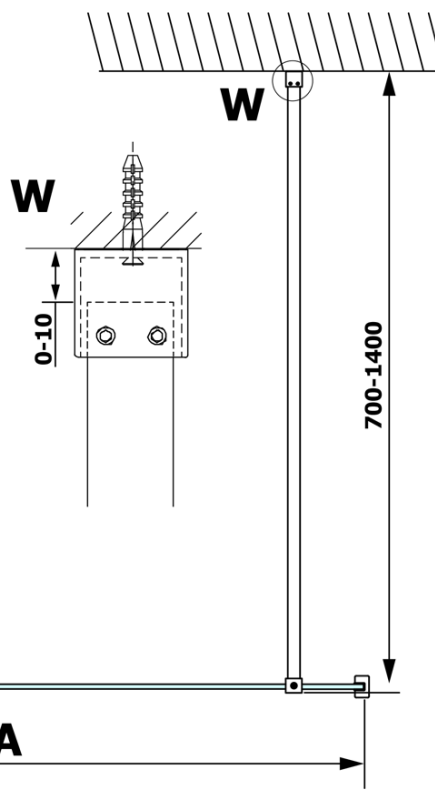

VARIO GOLD Walk-In Shower Enclosure, Nordic Glass, 700 mm

Order code: GX1570-08

Basic information

Brand: Gelco
Series: VARIO

Size

Height: 2000 mm
Depth: 700 mm

Properties

Profile colour: Gold
Shape: Single-wall fixed screen
Glass colour: NORDIC glass
Glass finish: Coated glass
Glass thickness: 8 mm
Weight / Piece: 34.0 kg
Packaging: 2 Piece
Warranty: 3 years

We recommend buy

1 Piece VARIO shower screen wall support bar 1400mm, gold (Order code: GX2216)

Technical sheet

MODEL	A
GX1570	685-700
GX1580	785-800
GX1590	885-900
GX1510	985-1000
GX1511	1085-1100
GX1512	1185-1200
GX1514	1385-1400