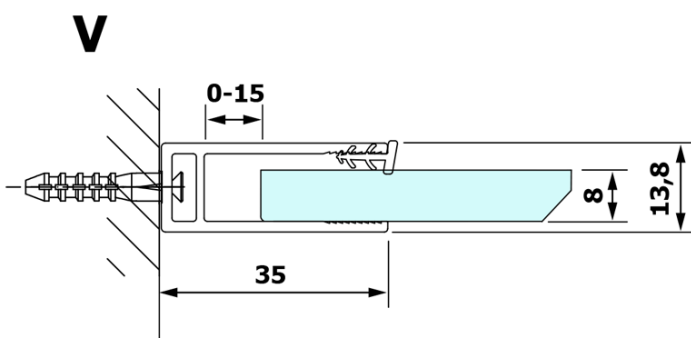

## Size

Height: 2000 mm  
Depth: 700 mm

## Properties

Profile colour: Gold  
Shape: Single-wall fixed screen  
Glass colour: NORDIC glass  
Glass finish: Coated glass  
Glass thickness: 8 mm  
Weight / Piece: 34.0 kg  
Packaging: 2 Piece  
Warranty: 3 years

## We recommend buy

1 Piece VARIO shower screen wall support bar 1400mm, gold (Order code: GX2216)

**Technical sheet**

MODEL	A
GX1570	685-700
GX1580	785-800
GX1590	885-900
GX1510	985-1000
GX1511	1085-1100
GX1512	1185-1200
GX1514	1385-1400