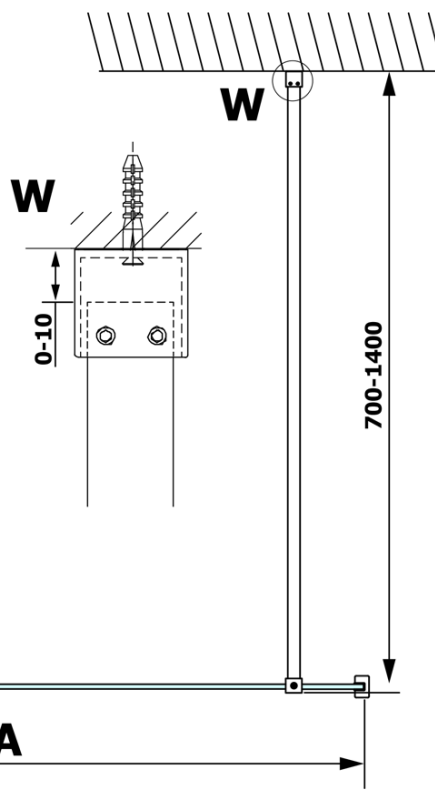

## Size

Height: 2000 mm  
Depth: 700 mm

## Properties

Profile colour: Gold  
Shape: Single-wall fixed screen  
Glass colour: NORDIC glass  
Glass finish: Coated glass  
Glass thickness: 8 mm  
Weight / Piece: 34.0 kg  
Packaging: 2 Piece  
Warranty: 3 years

## We recommend buy

1 Piece VARIO shower screen wall support bar 1400mm, gold (Order code: GX2216)

**Technical sheet**

MODEL	A
GX1570	685-700
GX1580	785-800
GX1590	885-900
GX1510	985-1000
GX1511	1085-1100
GX1512	1185-1200
GX1514	1385-1400