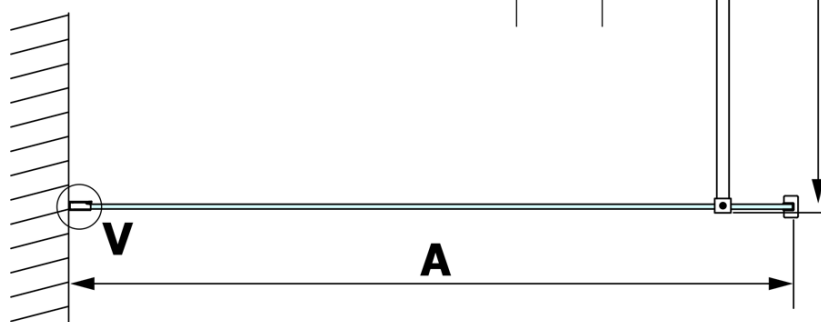

VARIO BLACK Walk-In Shower Enclosure, Nordic Glass, 700 mm

Order code: GX1570-06

Basic information

Brand: Gelco
Series: VARIO

Size

Height: 2000 mm
Depth: 700 mm

Properties

Profile colour: Black matt
Shape: Single-wall fixed screen
Glass colour: NORDIC glass
Glass finish: Coated glass
Glass thickness: 8 mm
Weight / Piece: 34.0 kg
Packaging: 2 Piece
Warranty: 3 years

Technical sheet

MODEL	A
GX1570	685-700
GX1580	785-800
GX1590	885-900
GX1510	985-1000
GX1511	1085-1100
GX1512	1185-1200
GX1514	1385-1400

**VARIO BLACK Walk-In Shower Enclosure, Nordic Glass,
700 mm**

MODEL	A
GX1570	685-700
GX1580	785-800
GX1590	885-900
GX1510	985-1000