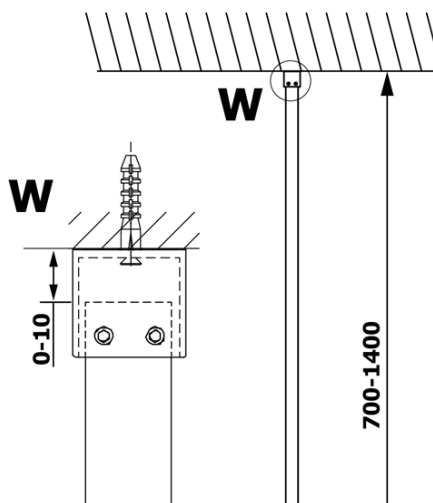

VARIO BLACK Walk-In Shower Enclosure, Nordic Glass, 700 mm

Order code: GX1570-06

Basic information

Brand: Gelco
Series: VARIO

Size

Height: 2000 mm
Depth: 700 mm

Properties

Profile colour: Black matt
Shape: Single-wall fixed screen
Glass colour: NORDIC glass
Glass finish: Coated glass
Glass thickness: 8 mm
Weight / Piece: 34.0 kg
Packaging: 2 Piece
Warranty: 3 years

Technical sheet

MODEL	A
GX1570	685-700
GX1580	785-800
GX1590	885-900
GX1510	985-1000
GX1511	1085-1100
GX1512	1185-1200
GX1514	1385-1400

**VARIO BLACK Walk-In Shower Enclosure, Nordic Glass,
700 mm**

MODEL	A
GX1570	685-700
GX1580	785-800
GX1590	885-900
GX1510	985-1000