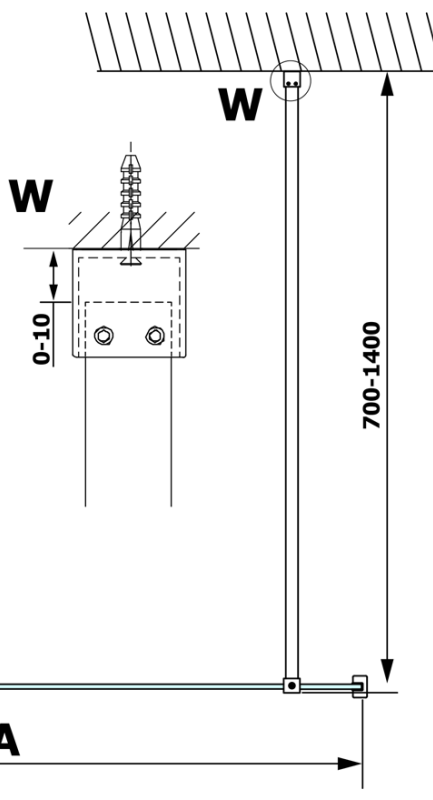

VARIO BLACK Walk-In Shower Enclosure, Nordic Glass, 700 mm

Order code: GX1570-06

Basic information

Brand: Gelco
Series: VARIO

Size

Height: 2000 mm
Depth: 700 mm

Properties

Profile colour: Black matt
Shape: Single-wall fixed screen
Glass colour: NORDIC glass
Glass finish: Coated glass
Glass thickness: 8 mm
Weight / Piece: 34.0 kg
Packaging: 2 Piece
Warranty: 3 years

Technical sheet

| MODEL | A |
|--------|-----------|
| GX1570 | 685-700 |
| GX1580 | 785-800 |
| GX1590 | 885-900 |
| GX1510 | 985-1000 |
| GX1511 | 1085-1100 |
| GX1512 | 1185-1200 |
| GX1514 | 1385-1400 |

**VARIO BLACK Walk-In Shower Enclosure, Nordic Glass,
700 mm**

| MODEL | A |
|--------|----------|
| GX1570 | 685-700 |
| GX1580 | 785-800 |
| GX1590 | 885-900 |
| GX1510 | 985-1000 |