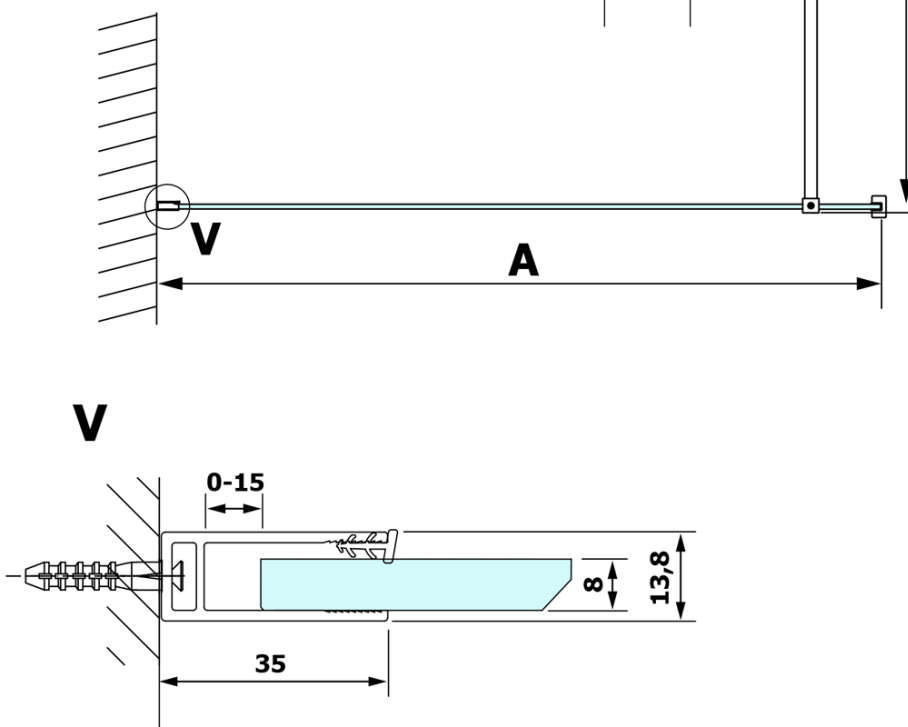

VARIO BLACK Walk-In Shower Enclosure, Nordic Glass, 700 mm

Order code: GX1570-06

Basic information

Brand: Gelco
Series: VARIO

Size

Height: 2000 mm
Depth: 700 mm

Properties

Profile colour: Black matt
Shape: Single-wall fixed screen
Glass colour: NORDIC glass
Glass finish: Coated glass
Glass thickness: 8 mm
Weight / Piece: 34.0 kg
Packaging: 2 Piece
Warranty: 3 years

Technical sheet

| MODEL | A |
|--------|-----------|
| GX1570 | 685-700 |
| GX1580 | 785-800 |
| GX1590 | 885-900 |
| GX1510 | 985-1000 |
| GX1511 | 1085-1100 |
| GX1512 | 1185-1200 |
| GX1514 | 1385-1400 |

**VARIO BLACK Walk-In Shower Enclosure, Nordic Glass,
700 mm**

| MODEL | A |
|--------|----------|
| GX1570 | 685-700 |
| GX1580 | 785-800 |
| GX1590 | 885-900 |
| GX1510 | 985-1000 |