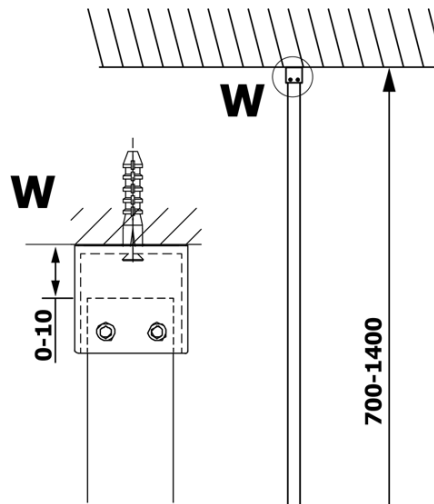

VARIO BLACK Walk-In Shower Enclosure, Nordic Glass, 700 mm

Order code: GX1570-06

Basic information

Brand: Gelco
Series: VARIO

Size

Height: 2000 mm
Depth: 700 mm

Properties

Profile colour: Black matt
Shape: Single-wall fixed screen
Glass colour: NORDIC glass
Glass finish: Coated glass
Glass thickness: 8 mm
Weight / Piece: 34.0 kg
Packaging: 2 Piece
Warranty: 3 years

Technical sheet

MODEL	A
GX1570	685-700
GX1580	785-800
GX1590	885-900
GX1510	985-1000
GX1511	1085-1100
GX1512	1185-1200
GX1514	1385-1400

**VARIO BLACK Walk-In Shower Enclosure, Nordic Glass,
700 mm**

MODEL	A
GX1570	685-700
GX1580	785-800
GX1590	885-900
GX1510	985-1000