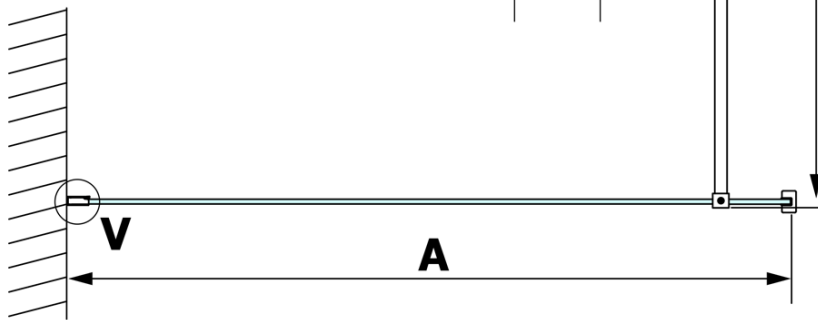

VARIO BLACK Walk-In Shower Enclosure, Nordic Glass, 700 mm

Order code: GX1570-06

Basic information

Brand: Gelco
Series: VARIO

Size

Height: 2000 mm
Depth: 700 mm

Properties

Profile colour: Black matt
Shape: Single-wall fixed screen
Glass colour: NORDIC glass
Glass finish: Coated glass
Glass thickness: 8 mm
Weight / Piece: 34.0 kg
Packaging: 2 Piece
Warranty: 3 years

Technical sheet

MODEL	A
GX1570	685-700
GX1580	785-800
GX1590	885-900
GX1510	985-1000
GX1511	1085-1100
GX1512	1185-1200
GX1514	1385-1400

**VARIO BLACK Walk-In Shower Enclosure, Nordic Glass,
700 mm**

MODEL	A
GX1570	685-700
GX1580	785-800
GX1590	885-900
GX1510	985-1000