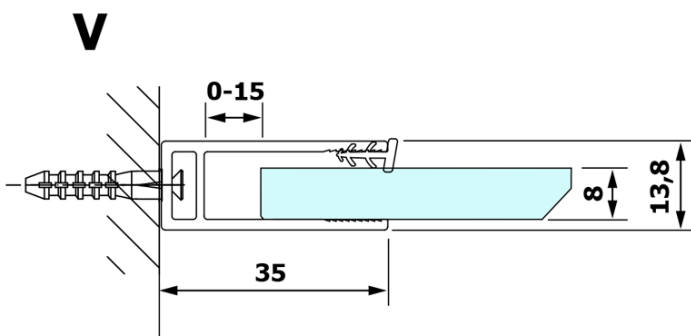

VARIO BLACK Walk-In Shower Enclosure, Nordic Glass, 700 mm

Order code: GX1570-06

Basic information

Brand: Gelco
Series: VARIO

Size

Height: 2000 mm
Depth: 700 mm

Properties

Profile colour: Black matt
Shape: Single-wall fixed screen
Glass colour: NORDIC glass
Glass finish: Coated glass
Glass thickness: 8 mm
Weight / Piece: 34.0 kg
Packaging: 2 Piece
Warranty: 3 years

Technical sheet

MODEL	A
GX1570	685-700
GX1580	785-800
GX1590	885-900
GX1510	985-1000
GX1511	1085-1100
GX1512	1185-1200
GX1514	1385-1400

**VARIO BLACK Walk-In Shower Enclosure, Nordic Glass,
700 mm**

MODEL	A
GX1570	685-700
GX1580	785-800
GX1590	885-900
GX1510	985-1000