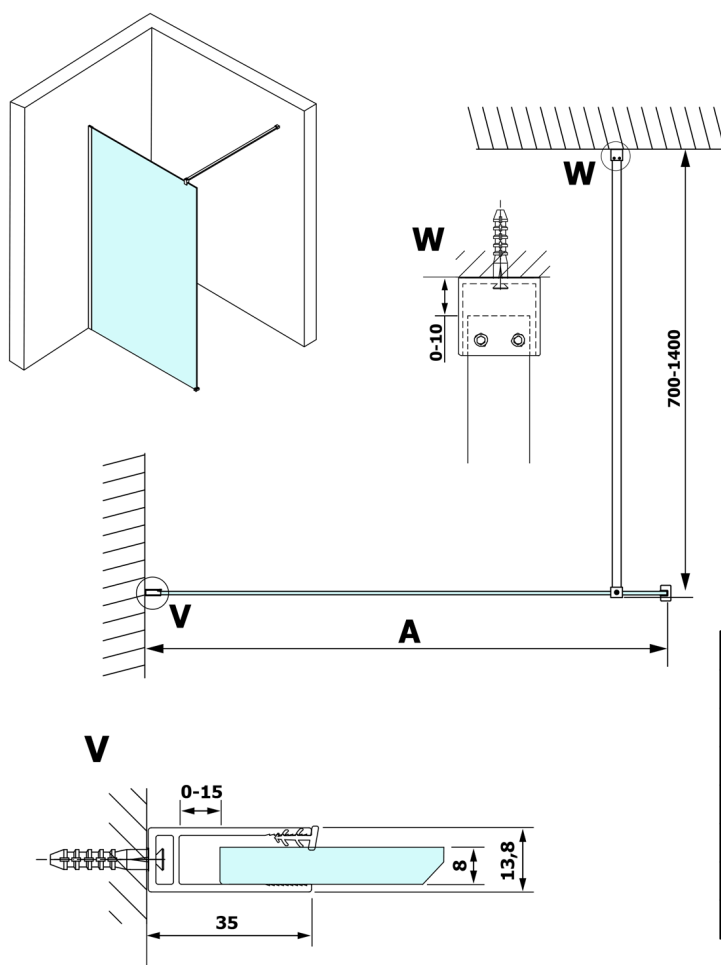

# VARIO BLACK Walk-In Shower Enclosure, Nordic Glass, 700 mm

Order code: GX1570-06

## Size

Height: 2000 mm

Depth: 700 mm

## Technical sheet

MODEL	A
GX1570	685-700
GX1580	785-800
GX1590	885-900
GX1510	985-1000
GX1511	1085-1100
GX1512	1185-1200
GX1514	1385-1400

**VARIO BLACK Walk-In Shower Enclosure, Nordic Glass,  
700 mm**