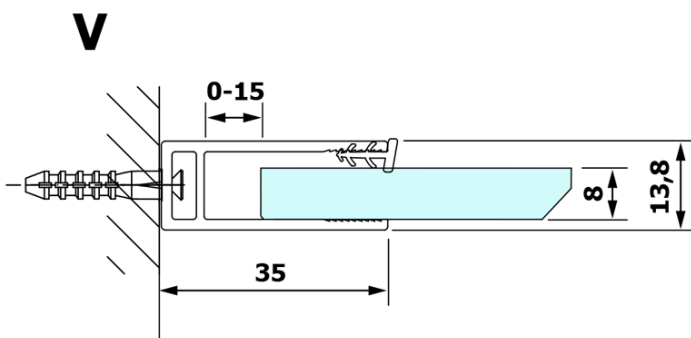

VARIO CHROME Walk-In Shower Enclosure, Nordic Glass, 700 mm

Order code: GX1570-05

Basic information

Brand: Gelco
Series: VARIO

Size

Height: 2000 mm
Depth: 700 mm

Properties

Profile colour: Chrome - polished aluminum
Shape: Single-wall fixed screen
Glass colour: NORDIC glass
Glass finish: Coated glass
Glass thickness: 8 mm
Weight / Piece: 34.0 kg
Packaging: 2 Piece
Warranty: 3 years

Technical sheet

MODEL	A
GX1570	685-700
GX1580	785-800
GX1590	885-900
GX1510	985-1000
GX1511	1085-1100
GX1512	1185-1200
GX1514	1385-1400

**VARIO CHROME Walk-In Shower Enclosure, Nordic Glass,
700 mm**

MODEL	A
GX1570	685-700
GX1580	785-800
GX1590	885-900
GX1510	985-1000