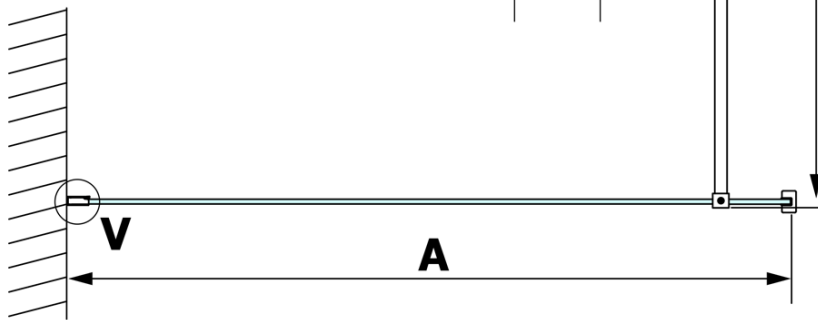

VARIO CHROME Walk-In Shower Enclosure, Nordic Glass, 700 mm

Order code: GX1570-05

Basic information

Brand: Gelco
Series: VARIO

Size

Height: 2000 mm
Depth: 700 mm

Properties

Profile colour: Chrome - polished aluminum
Shape: Single-wall fixed screen
Glass colour: NORDIC glass
Glass finish: Coated glass
Glass thickness: 8 mm
Weight / Piece: 34.0 kg
Packaging: 2 Piece
Warranty: 3 years

Technical sheet

MODEL	A
GX1570	685-700
GX1580	785-800
GX1590	885-900
GX1510	985-1000
GX1511	1085-1100
GX1512	1185-1200
GX1514	1385-1400

**VARIO CHROME Walk-In Shower Enclosure, Nordic Glass,
700 mm**

MODEL	A
GX1570	685-700
GX1580	785-800
GX1590	885-900
GX1510	985-1000