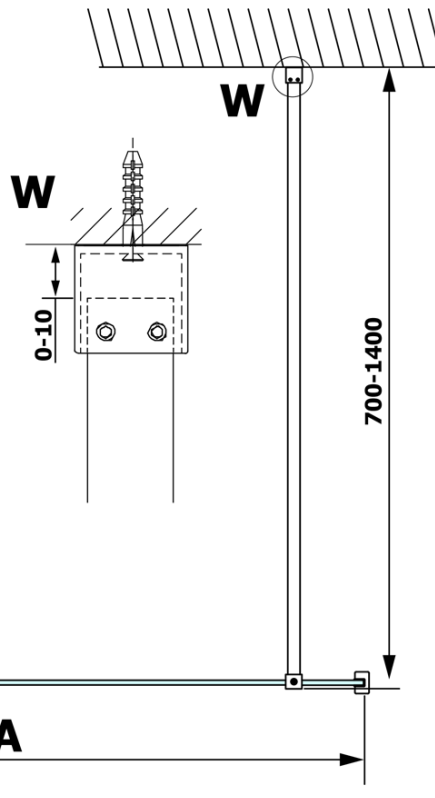

VARIO CHROME Walk-In Shower Enclosure, Nordic Glass, 700 mm

Order code: GX1570-05

Basic information

Brand: Gelco
Series: VARIO

Size

Height: 2000 mm
Depth: 700 mm

Properties

Profile colour: Chrome - polished aluminum
Shape: Single-wall fixed screen
Glass colour: NORDIC glass
Glass finish: Coated glass
Glass thickness: 8 mm
Weight / Piece: 34.0 kg
Packaging: 2 Piece
Warranty: 3 years

Technical sheet

MODEL	A
GX1570	685-700
GX1580	785-800
GX1590	885-900
GX1510	985-1000
GX1511	1085-1100
GX1512	1185-1200
GX1514	1385-1400

**VARIO CHROME Walk-In Shower Enclosure, Nordic Glass,
700 mm**

MODEL	A
GX1570	685-700
GX1580	785-800
GX1590	885-900
GX1510	985-1000