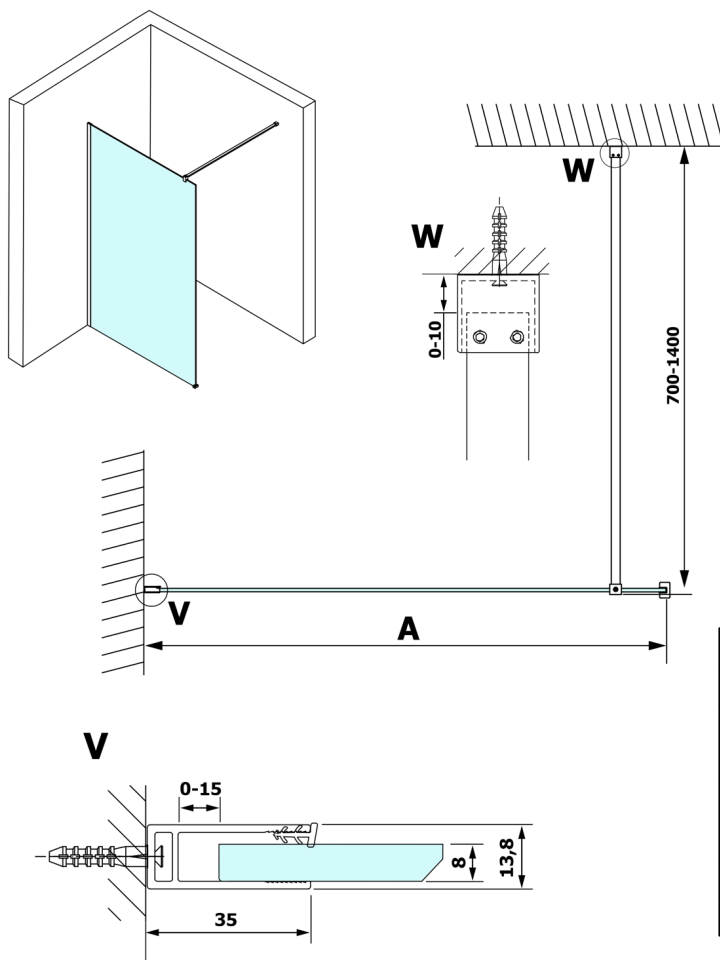

VARIO CHROME Walk-In Shower Enclosure, Nordic Glass, 700 mm

Order code: GX1570-05

Size

Height: 2000 mm

Depth: 700 mm

Properties

Warranty: 3 years

Technical sheet

MODEL	A
GX1570	685-700
GX1580	785-800
GX1590	885-900
GX1510	985-1000
GX1511	1085-1100
GX1512	1185-1200
GX1514	1385-1400

**VARIO CHROME Walk-In Shower Enclosure, Nordic Glass,
700 mm**

MODEL	A
GX1570	685-700
GX1580	785-800
GX1590	885-900
GX1510	985-1000