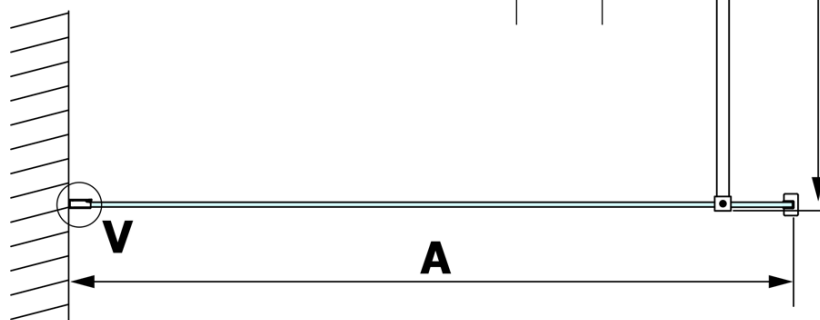

VARIO GOLD Walk-In Shower Enclosure, Nordic Glass, 1400 mm

Order code: GX1514-08

Basic information

Brand: Gelco
Series: VARIO

Size

Height: 2000 mm
Depth: 1400 mm

Properties

Profile colour: Gold
Shape: Single-wall fixed screen
Glass colour: NORDIC glass
Glass finish: Coated glass
Glass thickness: 8 mm
Weight / Piece: 78.0 kg
Packaging: 2 Piece
Warranty: 3 years

We recommend buy

1 Piece VARIO shower screen wall support bar 1400mm, gold (Order code: GX2216)

Technical sheet

MODEL	A
GX1570	685-700
GX1580	785-800
GX1590	885-900
GX1510	985-1000
GX1511	1085-1100
GX1512	1185-1200
GX1514	1385-1400