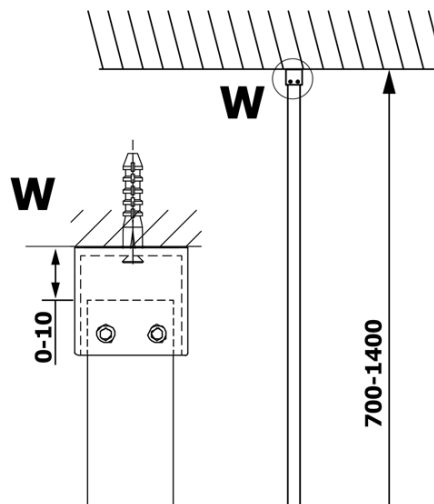

VARIO GOLD Walk-In Shower Enclosure, Nordic Glass, 1400 mm

Order code: GX1514-08

Basic information

Brand: Gelco
Series: VARIO

Size

Height: 2000 mm
Depth: 1400 mm

Properties

Profile colour: Gold
Shape: Single-wall fixed screen
Glass colour: NORDIC glass
Glass finish: Coated glass
Glass thickness: 8 mm
Weight / Piece: 78.0 kg
Packaging: 2 Piece
Warranty: 3 years

We recommend buy

1 Piece VARIO shower screen wall support bar 1400mm, gold (Order code: GX2216)

Technical sheet

MODEL	A
GX1570	685-700
GX1580	785-800
GX1590	885-900
GX1510	985-1000
GX1511	1085-1100
GX1512	1185-1200
GX1514	1385-1400