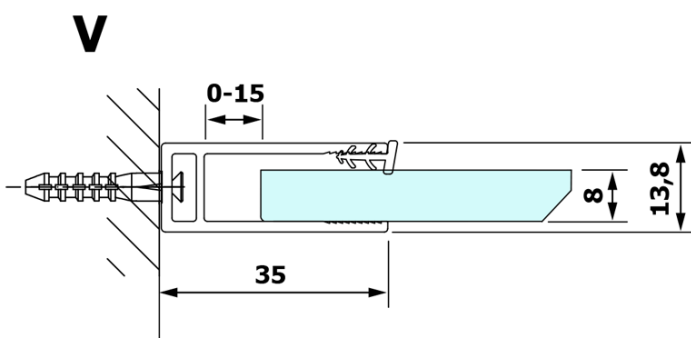

VARIO GOLD Walk-In Shower Enclosure, Nordic Glass, 1400 mm

Order code: GX1514-08

Basic information

Brand: Gelco
Series: VARIO

Size

Height: 2000 mm
Depth: 1400 mm

Properties

Profile colour: Gold
Shape: Single-wall fixed screen
Glass colour: NORDIC glass
Glass finish: Coated glass
Glass thickness: 8 mm
Weight / Piece: 78.0 kg
Packaging: 2 Piece
Warranty: 3 years

We recommend buy

1 Piece VARIO shower screen wall support bar 1400mm, gold (Order code: GX2216)

Technical sheet

MODEL	A
GX1570	685-700
GX1580	785-800
GX1590	885-900
GX1510	985-1000
GX1511	1085-1100
GX1512	1185-1200
GX1514	1385-1400