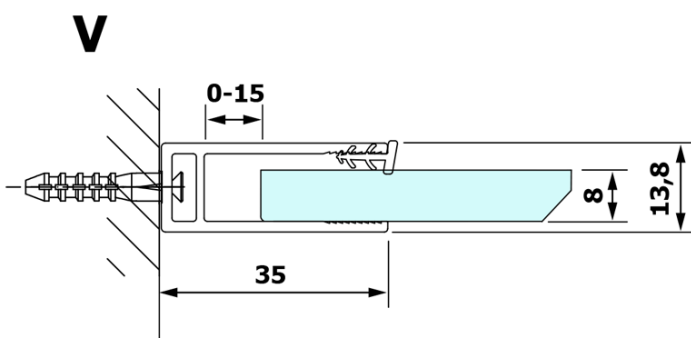

## Size

Height: 2000 mm  
Depth: 1400 mm

## Properties

Profile colour: Gold  
Shape: Single-wall fixed screen  
Glass colour: NORDIC glass  
Glass finish: Coated glass  
Glass thickness: 8 mm  
Weight / Piece: 78.0 kg  
Packaging: 2 Piece  
Warranty: 3 years

## We recommend buy

1 Piece VARIO shower screen wall support bar 1400mm, gold (Order code: GX2216)

**Technical sheet**

MODEL	A
GX1570	685-700
GX1580	785-800
GX1590	885-900
GX1510	985-1000
GX1511	1085-1100
GX1512	1185-1200
GX1514	1385-1400