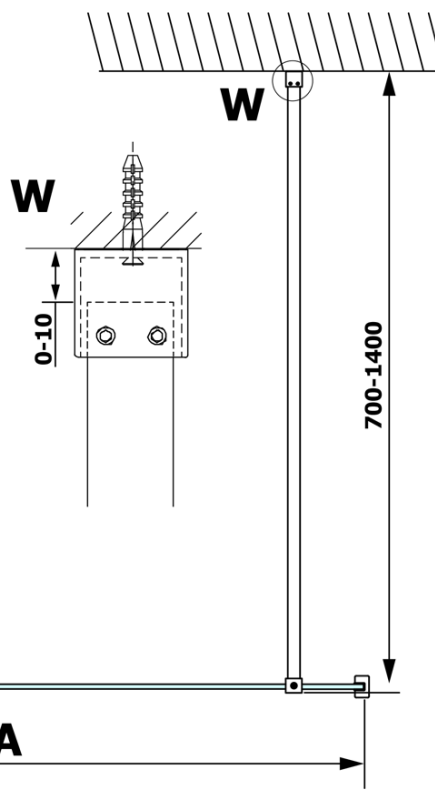

## Size

Height: 2000 mm  
Depth: 1400 mm

## Properties

Profile colour: Gold  
Shape: Single-wall fixed screen  
Glass colour: NORDIC glass  
Glass finish: Coated glass  
Glass thickness: 8 mm  
Weight / Piece: 78.0 kg  
Packaging: 2 Piece  
Warranty: 3 years

## We recommend buy

1 Piece VARIO shower screen wall support bar 1400mm, gold (Order code: GX2216)

**Technical sheet**

MODEL	A
GX1570	685-700
GX1580	785-800
GX1590	885-900
GX1510	985-1000
GX1511	1085-1100
GX1512	1185-1200
GX1514	1385-1400