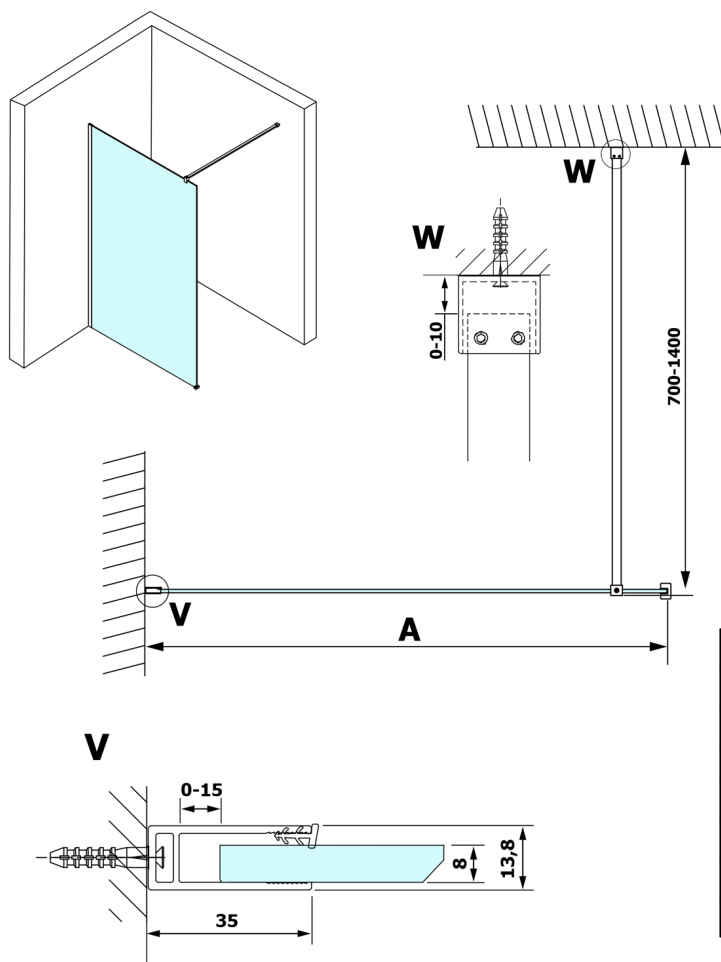

VARIO GOLD Walk-In Shower Enclosure, Nordic Glass, 1400 mm

Order code: GX1514-08

Size

Height: 2000 mm

Depth: 1400 mm

Properties

Warranty: 3 years

Technical sheet

MODEL	A
GX1570	685-700
GX1580	785-800
GX1590	885-900
GX1510	985-1000
GX1511	1085-1100
GX1512	1185-1200
GX1514	1385-1400