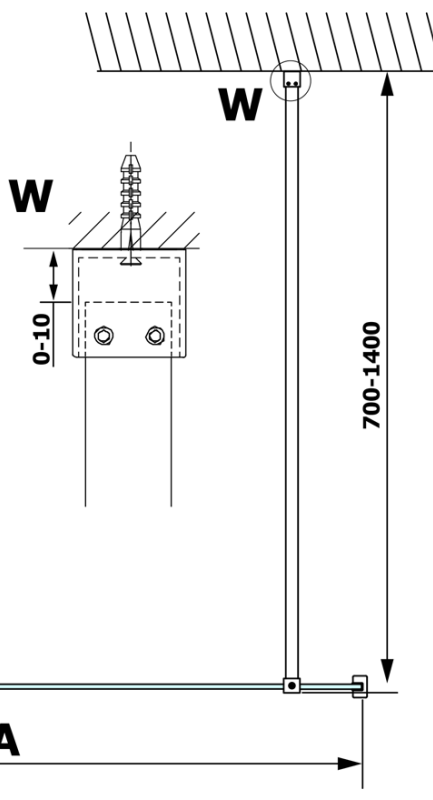

VARIO WHITE Walk-In Shower Enclosure, Nordic Glass, 1400 mm

Order code: GX1514-07

Basic information

Brand: Gelco
Series: VARIO

Size

Height: 2000 mm
Depth: 1400 mm

Properties

Profile colour: White
Shape: Single-wall fixed screen
Glass colour: NORDIC glass
Glass finish: Coated glass
Glass thickness: 8 mm
Weight / Piece: 78.0 kg
Packaging: 2 Piece
Warranty: 3 years

We recommend buy

1 Piece VARIO shower screen wall support bar 1400mm, white matt (Order code: GX2215)

Technical sheet

MODEL	A
GX1570	685-700
GX1580	785-800
GX1590	885-900
GX1510	985-1000
GX1511	1085-1100
GX1512	1185-1200
GX1514	1385-1400