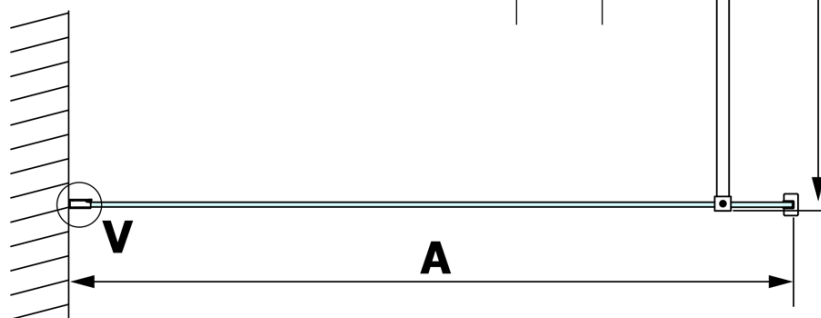

VARIO WHITE Walk-In Shower Enclosure, Nordic Glass, 1400 mm

Order code: GX1514-07

Basic information

Brand: Gelco
Series: VARIO

Size

Height: 2000 mm
Depth: 1400 mm

Properties

Profile colour: White
Shape: Single-wall fixed screen
Glass colour: NORDIC glass
Glass finish: Coated glass
Glass thickness: 8 mm
Weight / Piece: 78.0 kg
Packaging: 2 Piece
Warranty: 3 years

We recommend buy

1 Piece VARIO shower screen wall support bar 1400mm, white matt (Order code: GX2215)

Technical sheet

MODEL	A
GX1570	685-700
GX1580	785-800
GX1590	885-900
GX1510	985-1000
GX1511	1085-1100
GX1512	1185-1200
GX1514	1385-1400