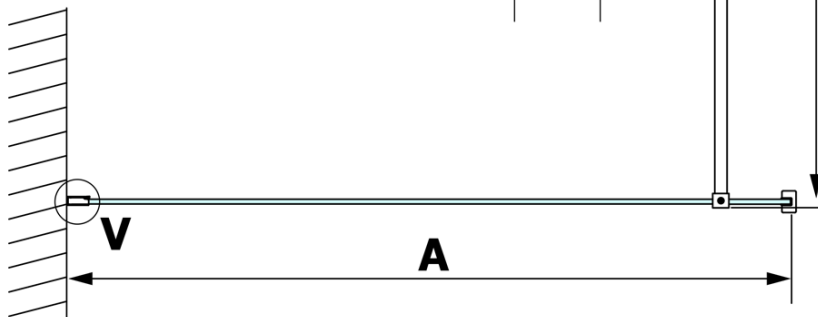

VARIO BLACK Walk-In Shower Enclosure, Nordic Glass, 1400 mm

Order code: GX1514-06

Basic information

Brand: Gelco
Series: VARIO

Size

Height: 2000 mm
Depth: 1400 mm

Properties

Profile colour: Black matt
Shape: Single-wall fixed screen
Glass colour: NORDIC glass
Glass finish: Coated glass
Glass thickness: 8 mm
Weight / Piece: 78.0 kg
Packaging: 2 Piece
Warranty: 3 years

We recommend buy

1 Piece VARIO shower screen wall support bar 1400mm, black (Order code: GX2214)

**VARIO BLACK Walk-In Shower Enclosure, Nordic Glass,
1400 mm**

Technical sheet

MODEL	A
GX1570	685-700
GX1580	785-800
GX1590	885-900
GX1510	985-1000
GX1511	1085-1100
GX1512	1185-1200
GX1514	1385-1400